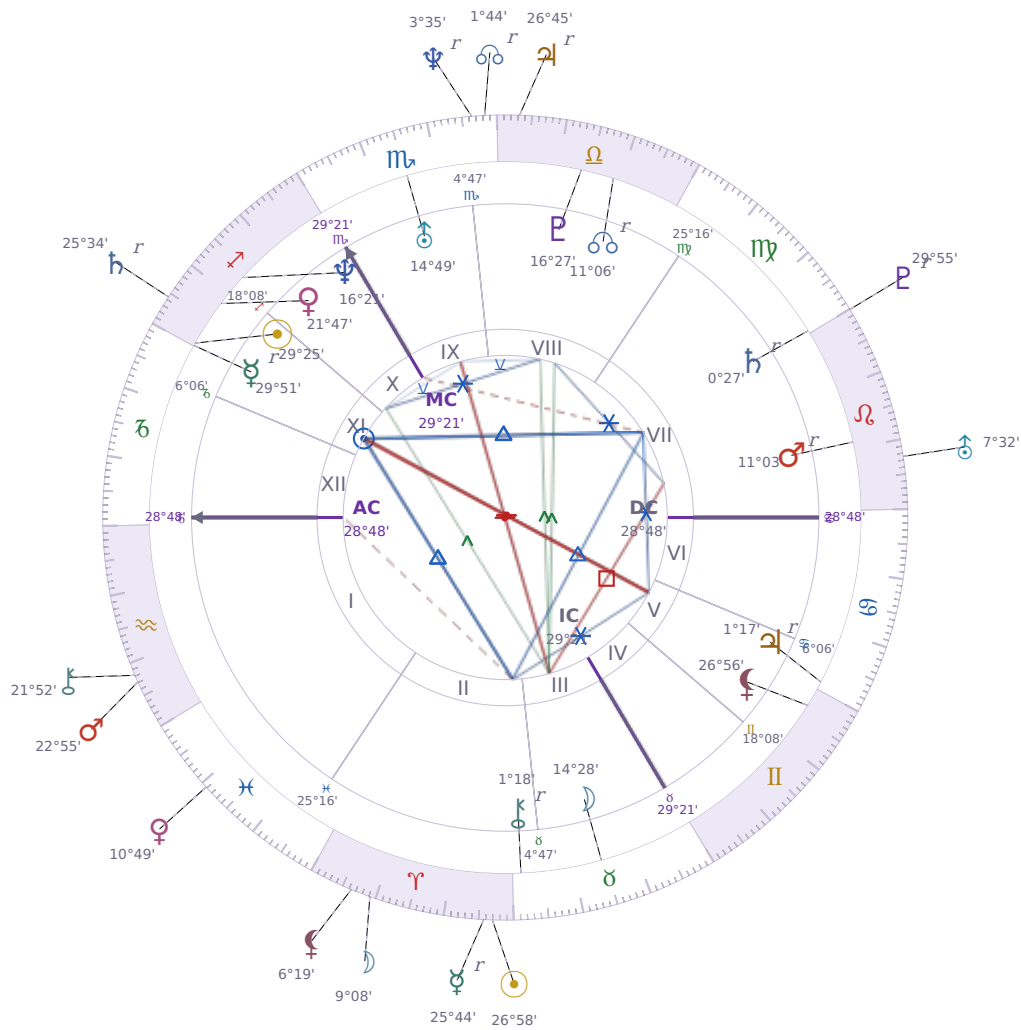

DAILY HOROSCOPE

## Emmanuel Macron

President of France since 2017

♊ Sagittarius December 21, 1977 10:40 Amiens

**Thursday, 17 April 1958**