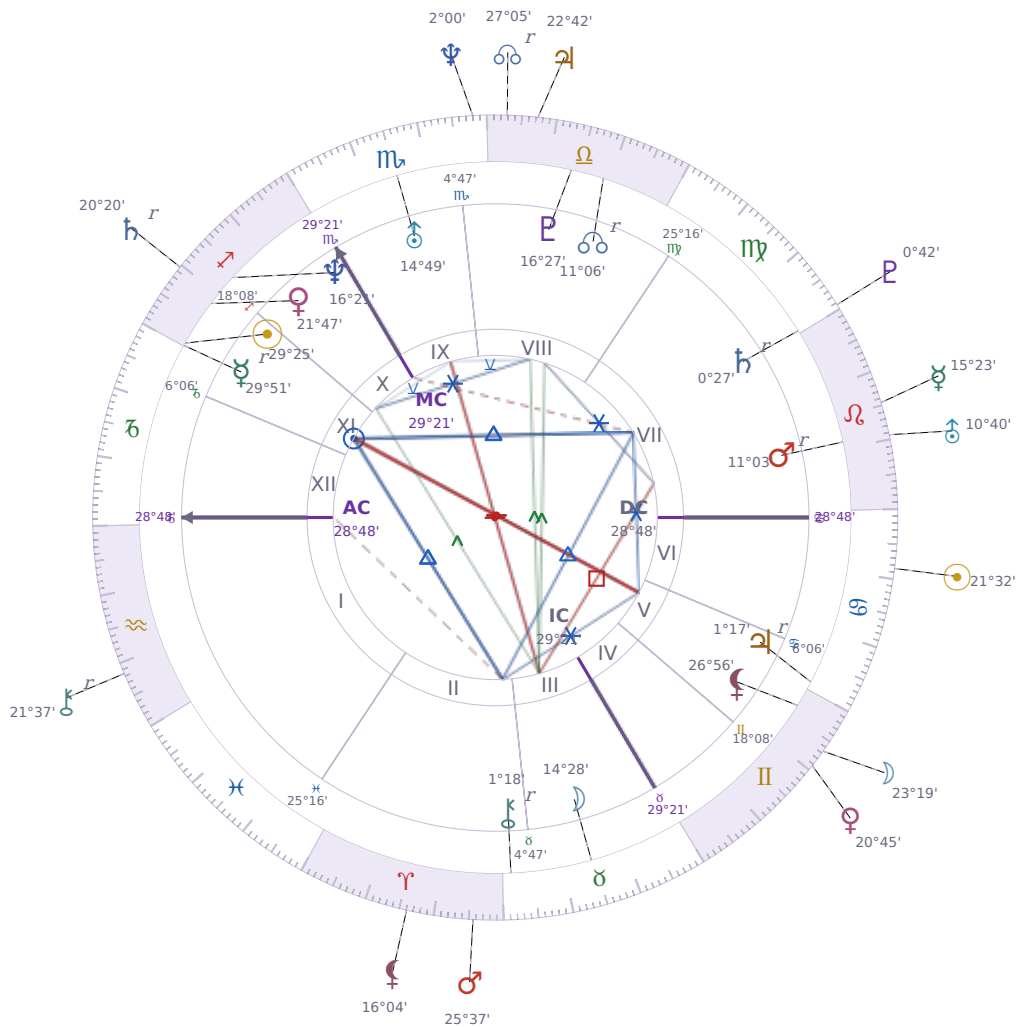

DAILY HOROSCOPE

## Emmanuel Macron

President of France since 2017

♊ Sagittarius December 21, 1977 10:40 Amiens

**Monday, 14 July 1958**

### TRANSITS FOR TODAY

☉ Sun	in ♋ Cancer	21°32'04"
☾ Moon	in ♊ Gemini	23°19'45"
☿ Mercury	in ♌ Leo	15°23'31"
♀ Venus	in ♊ Gemini	20°45'59"
♂ Mars	in ♈ Aries	25°37'53"
♃ Jupiter	in ♎ Libra	22°42'01"
♄ Saturn	in ♐ Sagittarius Rx	20°20'17"