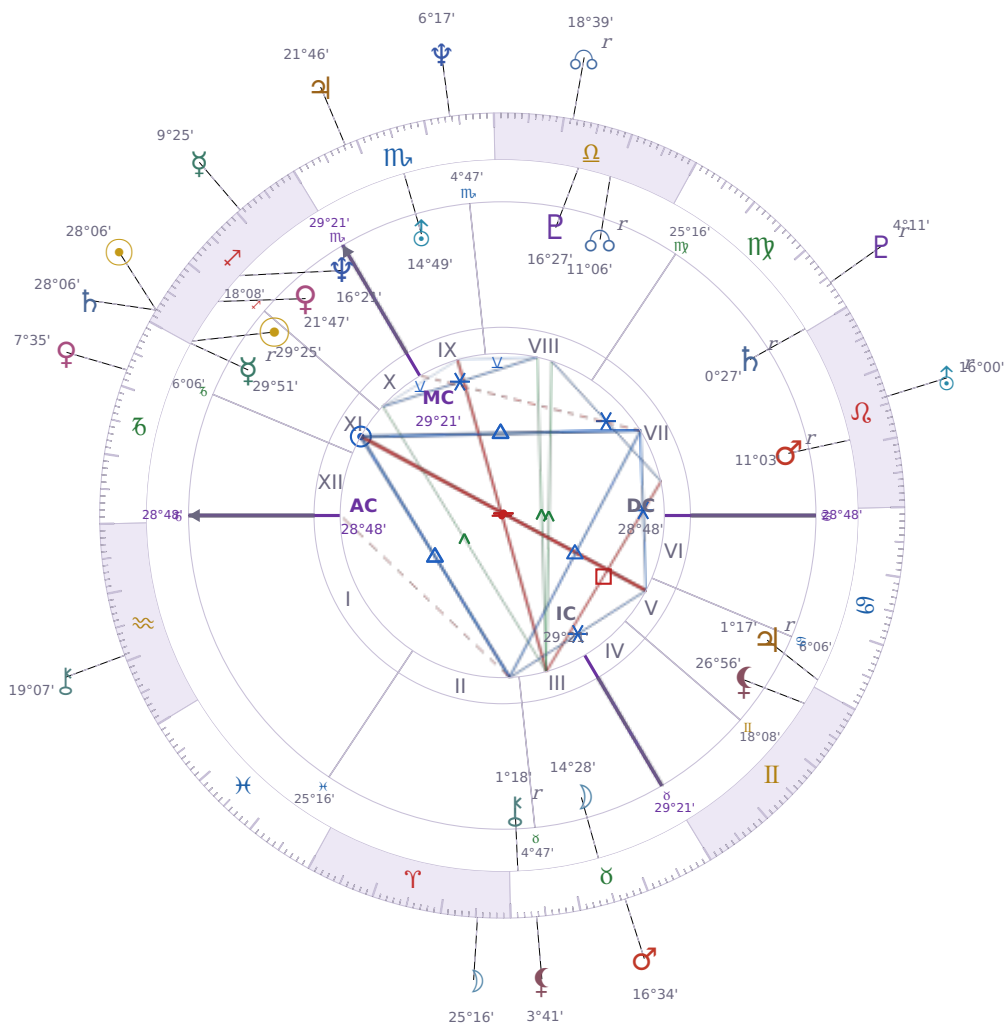

DAILY HOROSCOPE

Emmanuel Macron

President of France since 2017

♐ Sagittarius December 21, 1977 10:40 Amiens

Saturday, 20 December 1958

TRANSITS FOR TODAY

☉ Sun	in ♐ Sagittarius	28°06'19"
☾ Moon	in ♈ Aries	25°16'38"
☿ Mercury	in ♐ Sagittarius	9°25'40"
♀ Venus	in ♐ Capricorn	7°35'47"
♂ Mars	in ♉ Taurus	16°34'41"
♃ Jupiter	in ♏ Scorpio	21°46'40"
♄ Saturn	in ♐ Sagittarius	28°06'57"

♅ Uranus	in ♌ Leo Rx	16°00'13"
♆ Neptune	in ♏ Scorpio	6°17'43"
♇ Pluto	in ♍ Virgo Rx	4°11'01"
♁ Chiron	in ♒ Aquarius	19°07'32"
♊ NNode	in ♎ Libra Rx	18°39'52"
♁ Lilith	in ♉ Taurus	3°41'26"

NATAL PLANETS