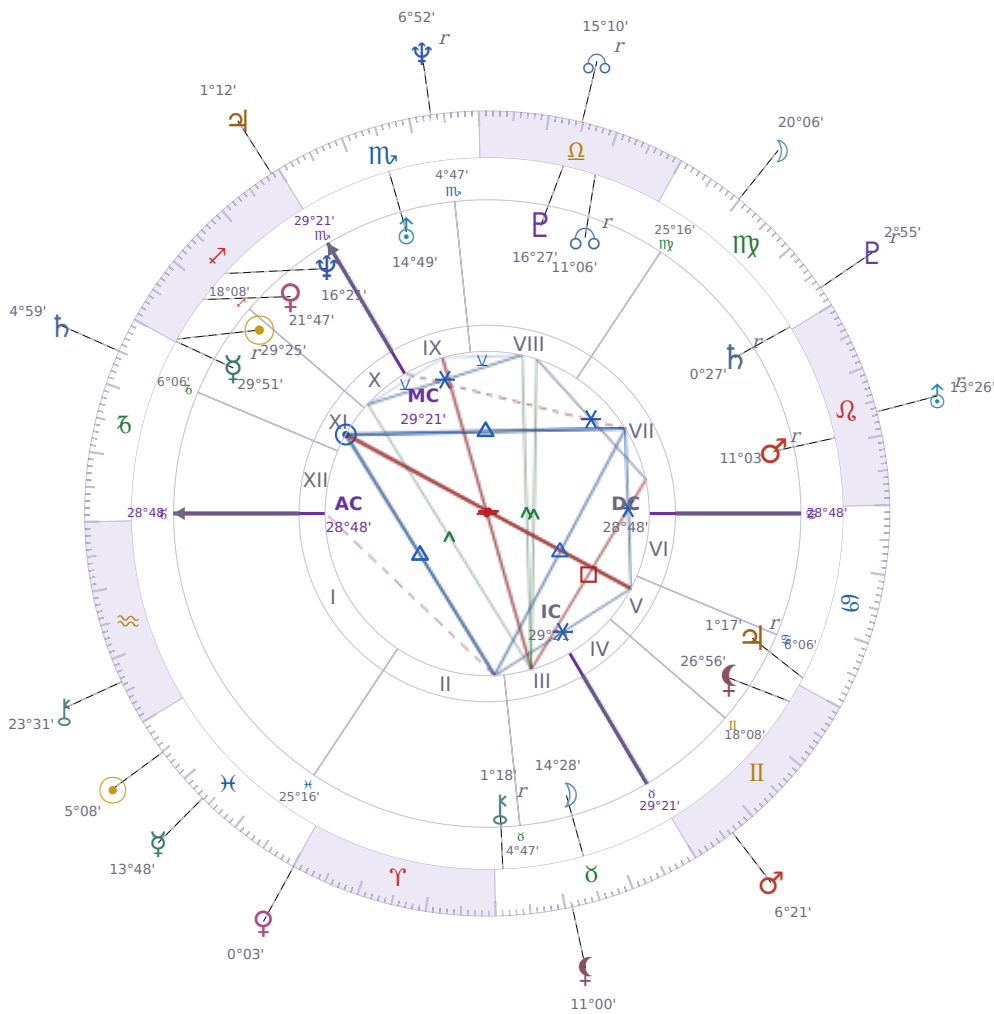

DAILY HOROSCOPE

## Emmanuel Macron

President of France since 2017

♊ Sagittarius December 21, 1977 10:40 Amiens

**Tuesday, 24 February 1959**