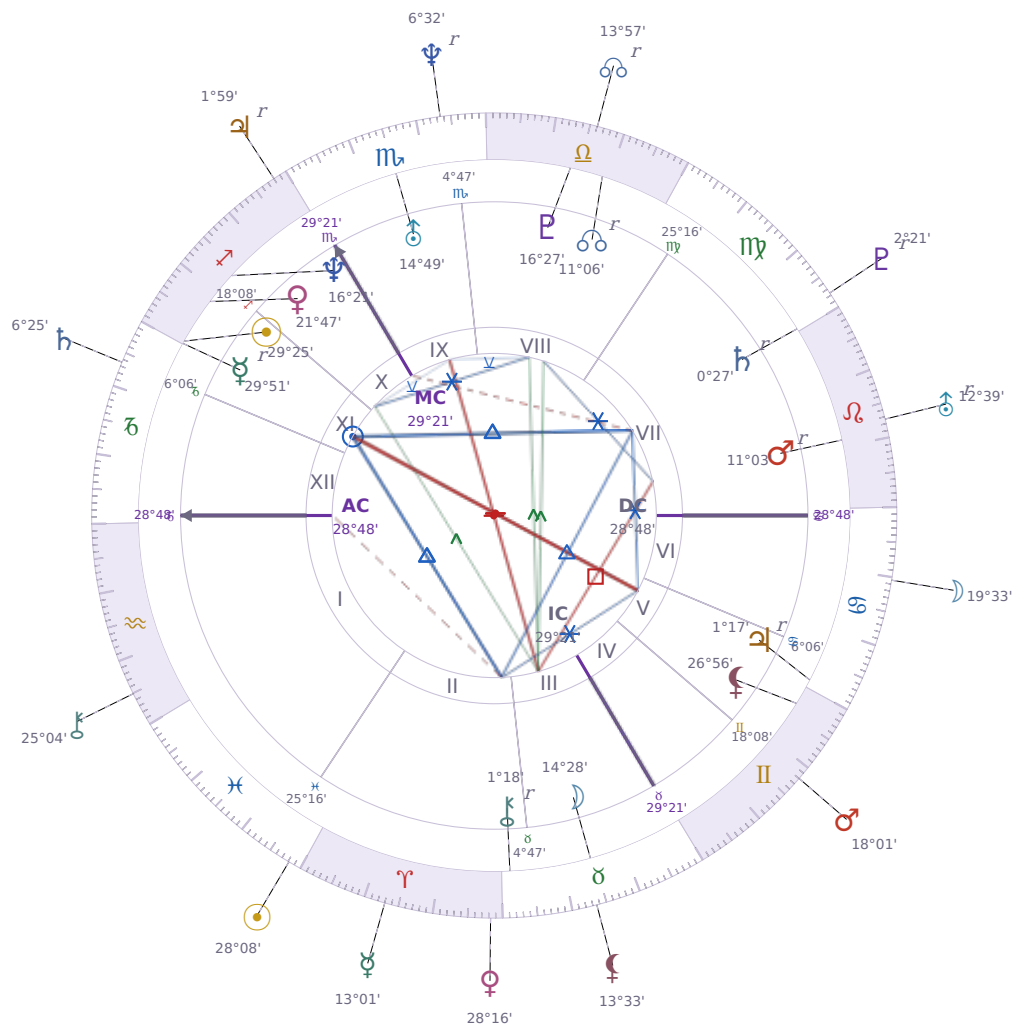

DAILY HOROSCOPE

Emmanuel Macron

President of France since 2017

♐ Sagittarius December 21, 1977 10:40 Amiens

Thursday, 19 March 1959

TRANSITS FOR TODAY

☉ Sun	in ♓ Pisces	28°08'29"
☾ Moon	in ♋ Cancer	19°33'40"
☿ Mercury	in ♈ Aries	13°01'20"
♀ Venus	in ♈ Aries	28°16'51"
♂ Mars	in ♊ Gemini	18°01'40"
♃ Jupiter	in ♐ Sagittarius Rx	1°59'23"
♄ Saturn	in ♐ Capricorn	6°25'05"

♅ Uranus	in ♌ Leo Rx	12°39'40"
♆ Neptune	in ♏ Scorpio Rx	6°32'18"
♇ Pluto	in ♍ Virgo Rx	2°21'33"
♁ Chiron	in ♒ Aquarius	25°04'32"
♊ NNode	in ♎ Libra Rx	13°57'05"
♁ Lilith	in ♉ Taurus	13°33'49"

NATAL PLANETS