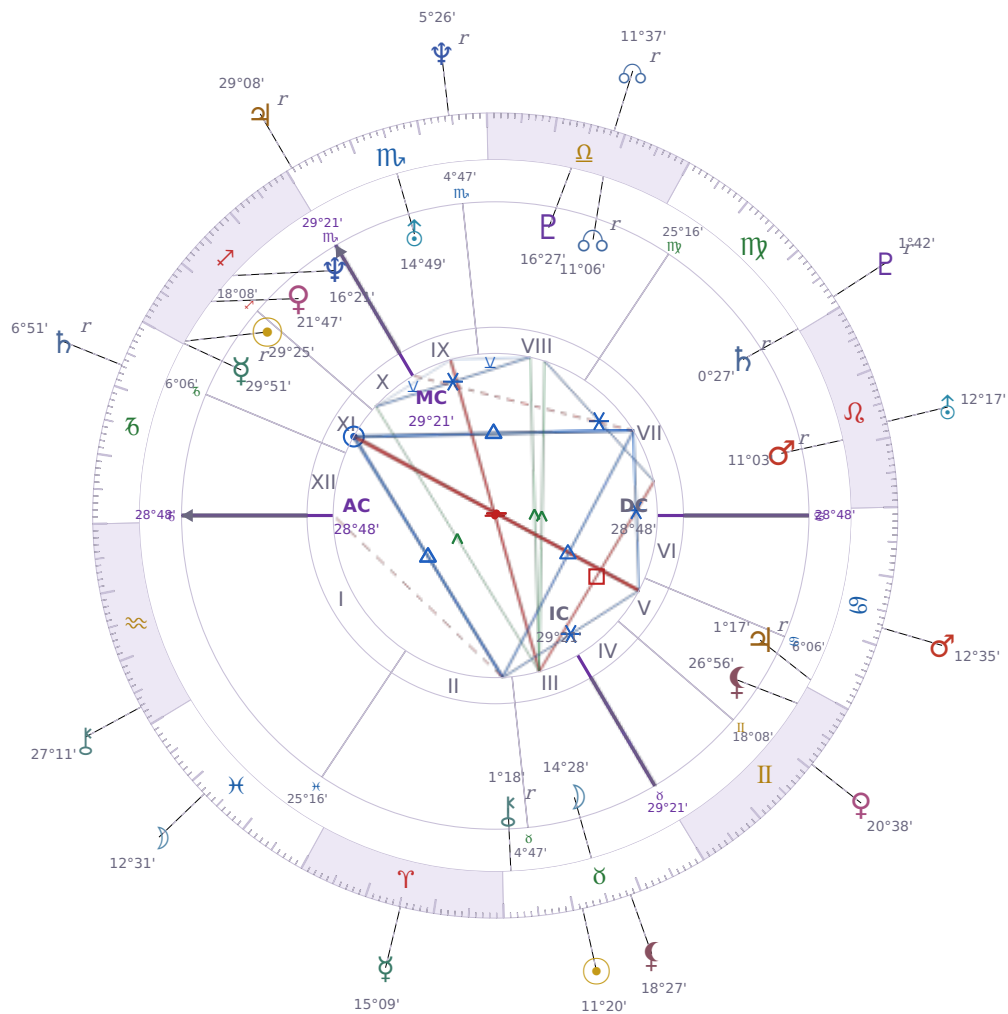

DAILY HOROSCOPE

Emmanuel Macron

President of France since 2017

♊ Sagittarius December 21, 1977 10:40 Amiens

Saturday, 2 May 1959

TRANSITS FOR TODAY

☉ Sun	in ♉ Taurus	11°20'18"
☾ Moon	in ♓ Pisces	12°31'46"
☿ Mercury	in ♈ Aries	15°09'59"
♀ Venus	in ♊ Gemini	20°38'23"
♂ Mars	in ♋ Cancer	12°35'41"
♃ Jupiter	in ♏ Scorpio Rx	29°08'22"
♄ Saturn	in ♐ Capricorn Rx	6°51'43"

♅ Uranus	in ♌ Leo	12°17'22"
♆ Neptune	in ♏ Scorpio Rx	5°26'07"
♇ Pluto	in ♍ Virgo Rx	1°42'09"
♁ Chiron	in ♒ Aquarius	27°11'40"
♊ NNode	in ♎ Libra Rx	11°37'15"
♁ Lilith	in ♉ Taurus	18°27'12"

NATAL PLANETS