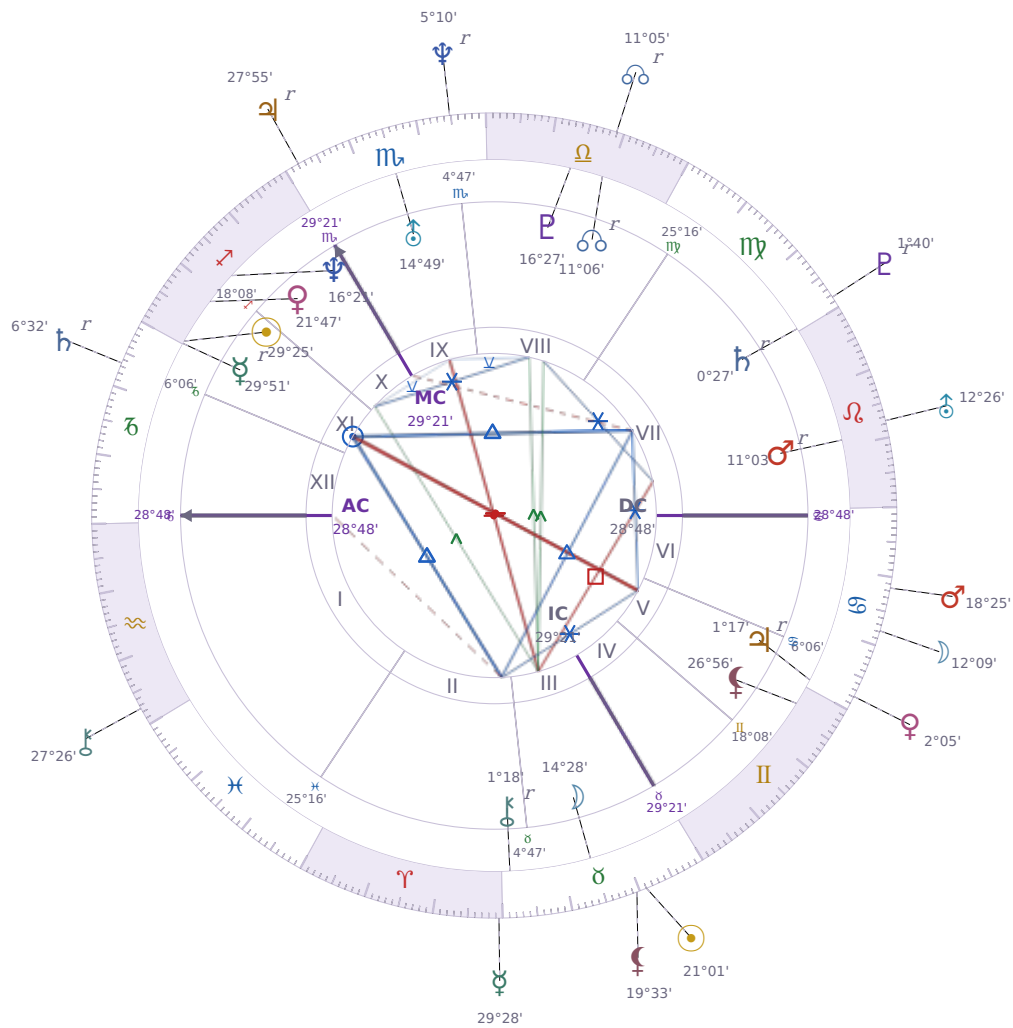

DAILY HOROSCOPE

Emmanuel Macron

President of France since 2017

♊ Sagittarius December 21, 1977 10:40 Amiens

Tuesday, 12 May 1959

TRANSITS FOR TODAY

☉ Sun	in ♉ Taurus	21°01'09"
☾ Moon	in ♋ Cancer	12°09'15"
☿ Mercury	in ♈ Aries	29°28'34"
♀ Venus	in ♋ Cancer	2°05'46"
♂ Mars	in ♋ Cancer	18°25'04"
♃ Jupiter	in ♏ Scorpio Rx	27°55'42"
♄ Saturn	in ♐ Capricorn Rx	6°32'06"

♅ Uranus	in ♌ Leo	12°26'35"
♆ Neptune	in ♏ Scorpio Rx	5°10'08"
♇ Pluto	in ♍ Virgo Rx	1°40'14"
♁ Chiron	in ♒ Aquarius	27°26'56"
♊ NNode	in ♎ Libra Rx	11°05'28"
♁ Lilith	in ♉ Taurus	19°33'56"

NATAL PLANETS