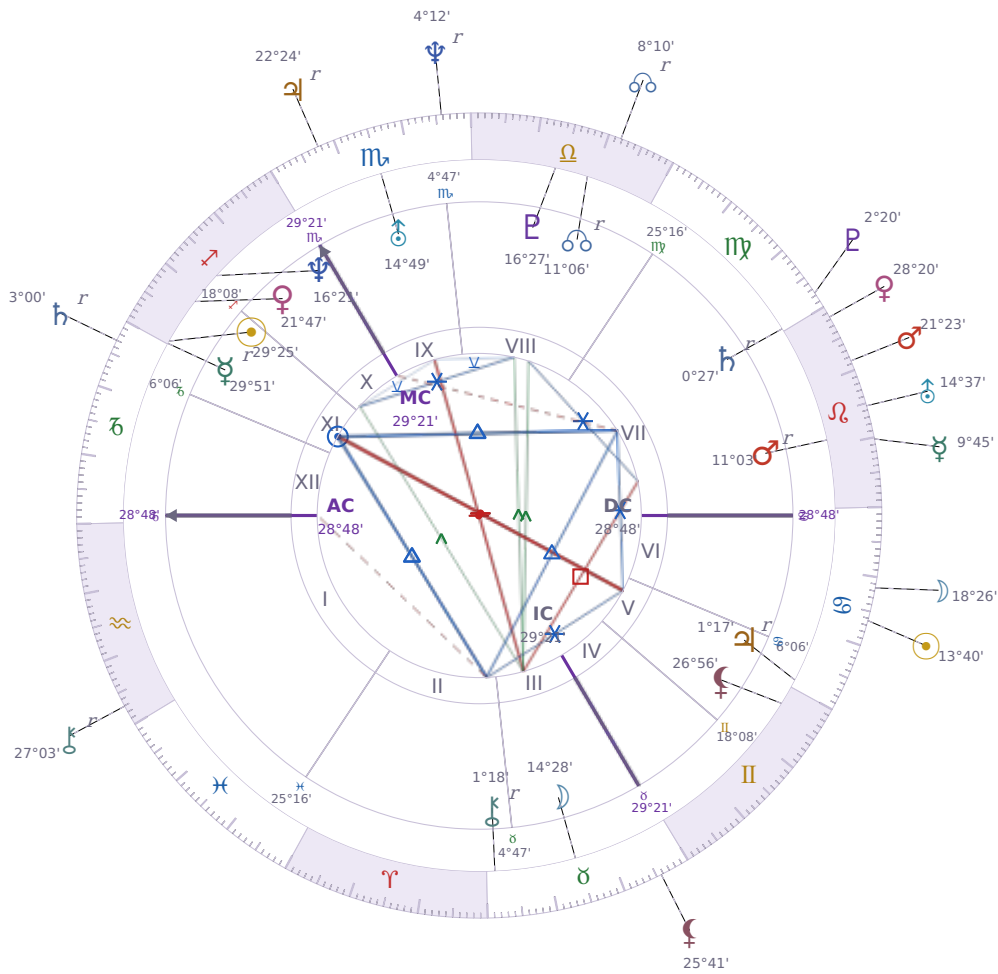

DAILY HOROSCOPE

Emmanuel Macron

President of France since 2017

♐ Sagittarius December 21, 1977 10:40 Amiens

Monday, 6 July 1959

TRANSITS FOR TODAY

☉ Sun	in ♋ Cancer	13°40'32"
☾ Moon	in ♋ Cancer	18°26'45"
☿ Mercury	in ♌ Leo	9°45'56"
♀ Venus	in ♌ Leo	28°20'58"
♂ Mars	in ♌ Leo	21°23'58"
♃ Jupiter	in ♏ Scorpio Rx	22°24'52"
♄ Saturn	in ♑ Capricorn Rx	3°00'49"

♅ Uranus	in ♌ Leo	14°37'15"
♆ Neptune	in ♏ Scorpio Rx	4°12'51"
♇ Pluto	in ♍ Virgo	2°20'52"
♁ Chiron	in ♒ Aquarius Rx	27°03'58"
♊ NNode	in ♎ Libra Rx	8°10'44"
♁ Lilith	in ♉ Taurus	25°41'26"

NATAL PLANETS