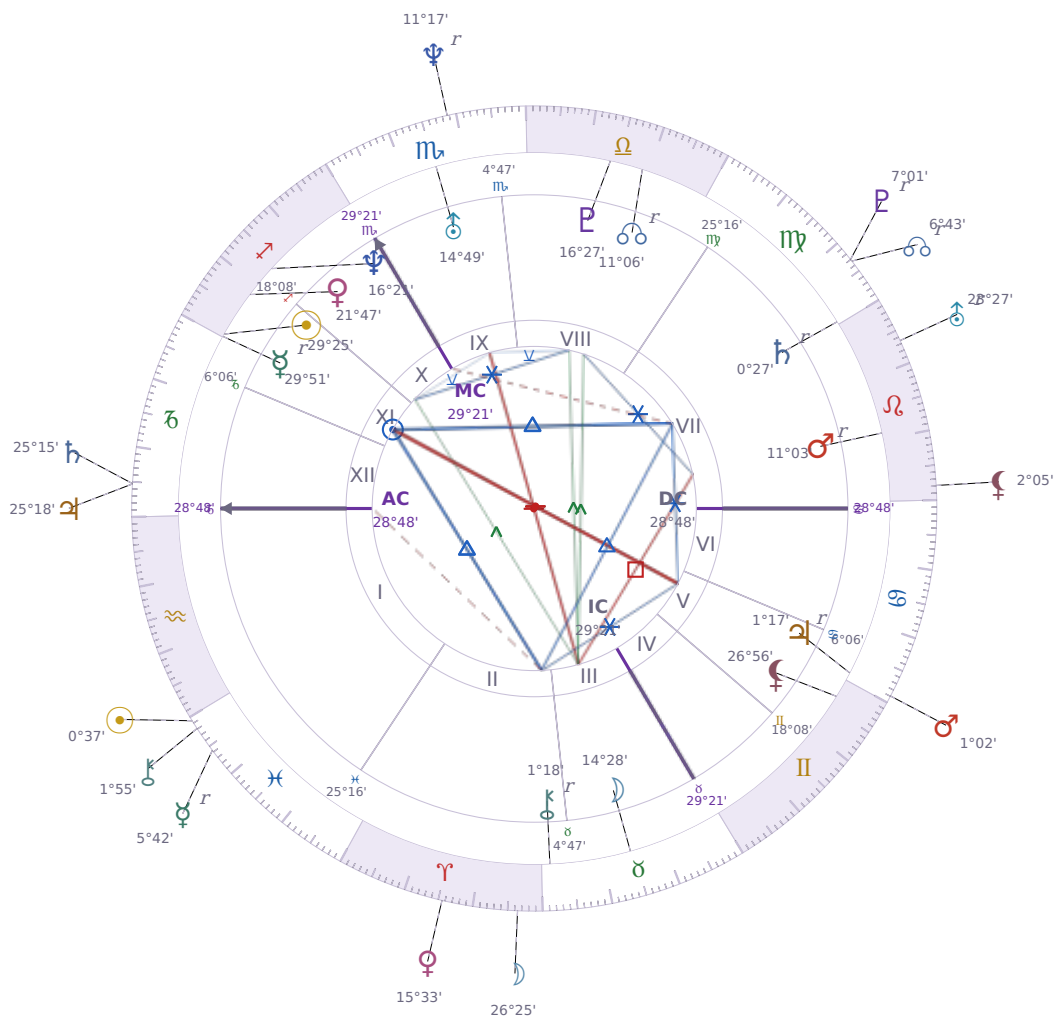

DAILY HOROSCOPE

Emmanuel Macron

President of France since 2017

♊ Sagittarius December 21, 1977 10:40 Amiens

Sunday, 19 February 1961

TRANSITS FOR TODAY

☉ Sun	in ♋ Pisces	0°37'08"
☾ Moon	in ♈ Aries	26°25'29"
☿ Mercury	in ♋ Pisces Rx	5°42'58"
♀ Venus	in ♈ Aries	15°33'18"
♂ Mars	in ♋ Cancer	1°02'52"
♃ Jupiter	in ♏ Capricorn	25°18'22"
♄ Saturn	in ♏ Capricorn	25°15'09"

♅ Uranus	in ♌ Leo Rx	23°27'31"
♆ Neptune	in ♏ Scorpio Rx	11°17'52"
♇ Pluto	in ♍ Virgo Rx	7°01'10"
♁ Chiron	in ♓ Pisces	1°55'21"
♁ NNode	in ♍ Virgo Rx	6°43'19"
♁ Lilith	in ♌ Leo	2°05'08"

## KEY TRANSIT FACTORS