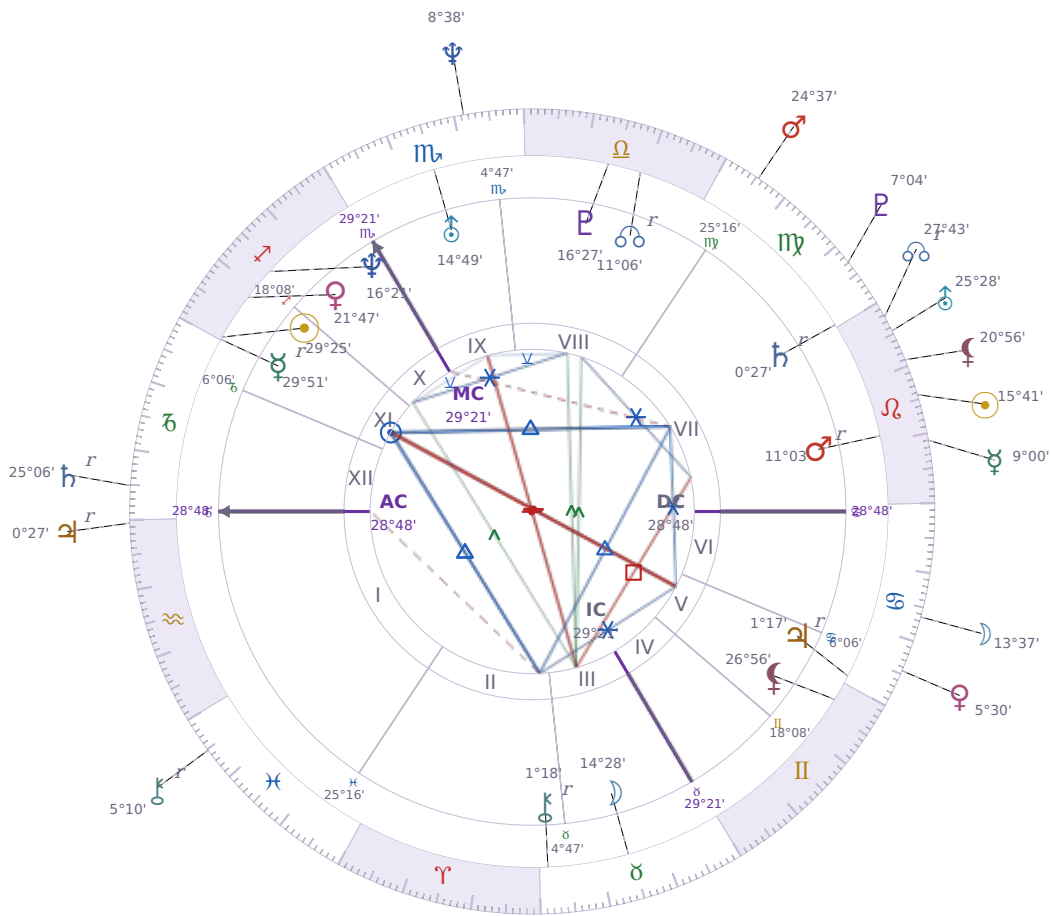

DAILY HOROSCOPE

Emmanuel Macron

President of France since 2017

♊ Sagittarius December 21, 1977 10:40 Amiens

Tuesday, 8 August 1961

TRANSITS FOR TODAY

☉ Sun	in ♌ Leo	15°41'13"
☾ Moon	in ♋ Cancer	13°37'10"
☿ Mercury	in ♌ Leo	9°00'02"
♀ Venus	in ♋ Cancer	5°30'53"
♂ Mars	in ♍ Virgo	24°37'24"
♃ Jupiter	in ♒ Aquarius Rx	0°27'25"
♄ Saturn	in ♑ Capricorn Rx	25°06'32"

♅ Uranus	in ♌ Leo	25°28'20"
♆ Neptune	in ♏ Scorpio	8°38'09"
♇ Pluto	in ♍ Virgo	7°04'58"
♁ Chiron	in ♓ Pisces Rx	5°10'16"
♁ NNode	in ♌ Leo Rx	27°43'09"
♁ Lilith	in ♌ Leo	20°56'32"