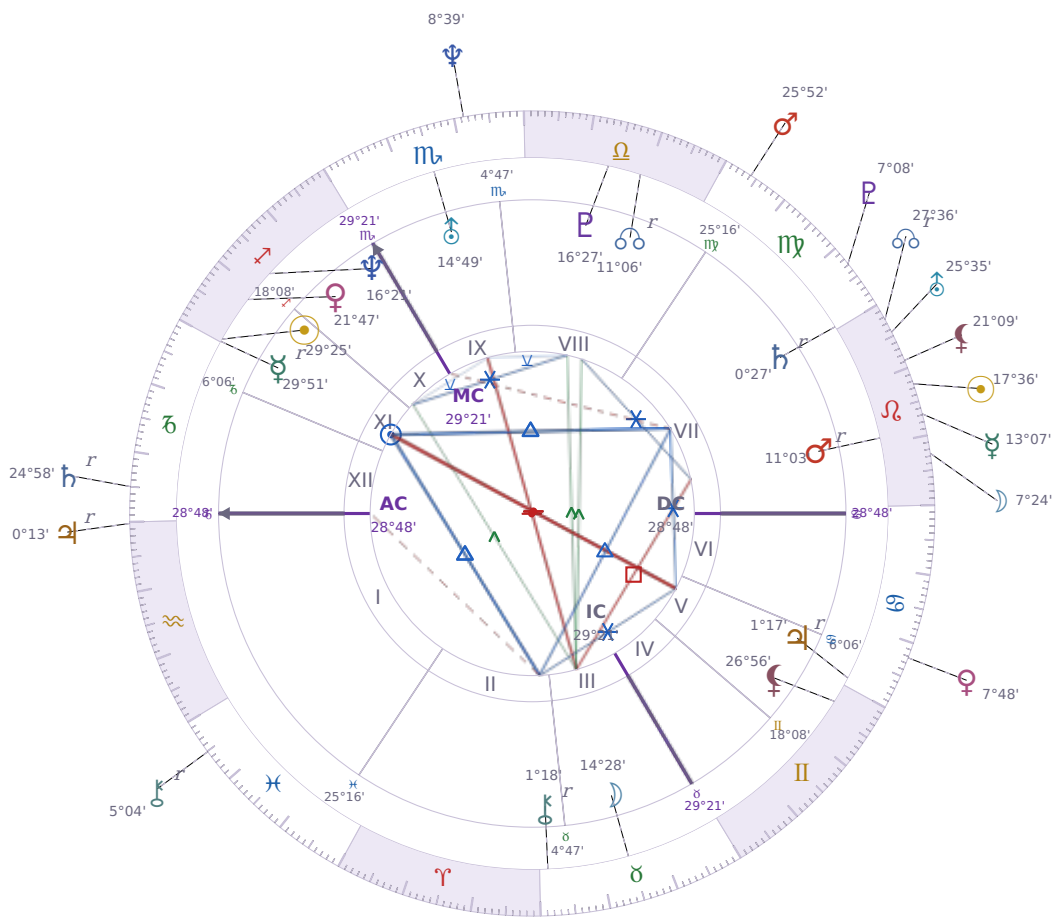

DAILY HOROSCOPE

Emmanuel Macron

President of France since 2017

♊ Sagittarius December 21, 1977 10:40 Amiens

Thursday, 10 August 1961

TRANSITS FOR TODAY

☉ Sun	in ♌ Leo	17°36'21"
☾ Moon	in ♌ Leo	7°24'12"
☿ Mercury	in ♌ Leo	13°07'26"
♀ Venus	in ♋ Cancer	7°48'03"
♂ Mars	in ♍ Virgo	25°52'42"
♃ Jupiter	in ♒ Aquarius Rx	0°13'06"
♄ Saturn	in ♑ Capricorn Rx	24°58'38"

♅ Uranus	in ♌ Leo	25°35'46"
♆ Neptune	in ♏ Scorpio	8°39'25"
♇ Pluto	in ♍ Virgo	7°08'52"
♁ Chiron	in ♓ Pisces Rx	5°04'49"
♁ NNode	in ♌ Leo Rx	27°36'48"
♁ Lilith	in ♌ Leo	21°09'50"

NATAL PLANETS

☉ Sun	in ♐ Sagittarius	29°25'05"	XI
☾ Moon	in ♉ Taurus	14°28'55"	III
☿ Mercury	in ♐ Sagittarius	29°51'52"	XI Rx
♀ Venus	in ♐ Sagittarius	21°47'46"	XI
♂ Mars	in ♌ Leo	11°03'34"	VII Rx
♃ Jupiter	in ♋ Cancer	1°17'35"	V Rx
♄ Saturn	in ♍ Virgo	0°27'25"	VII Rx
♅ Uranus	in ♏ Scorpio	14°49'33"	IX
♆ Neptune	in ♐ Sagittarius	16°21'30"	X
♇ Pluto	in ♎ Libra	16°27'10"	VIII
♁ Chiron	in ♉ Taurus	1°18'59"	II Rx
♁ North Node	in ♎ Libra	11°07'00"	VIII Rx
♁ Lilith	in ♊ Gemini	26°56'07"	V