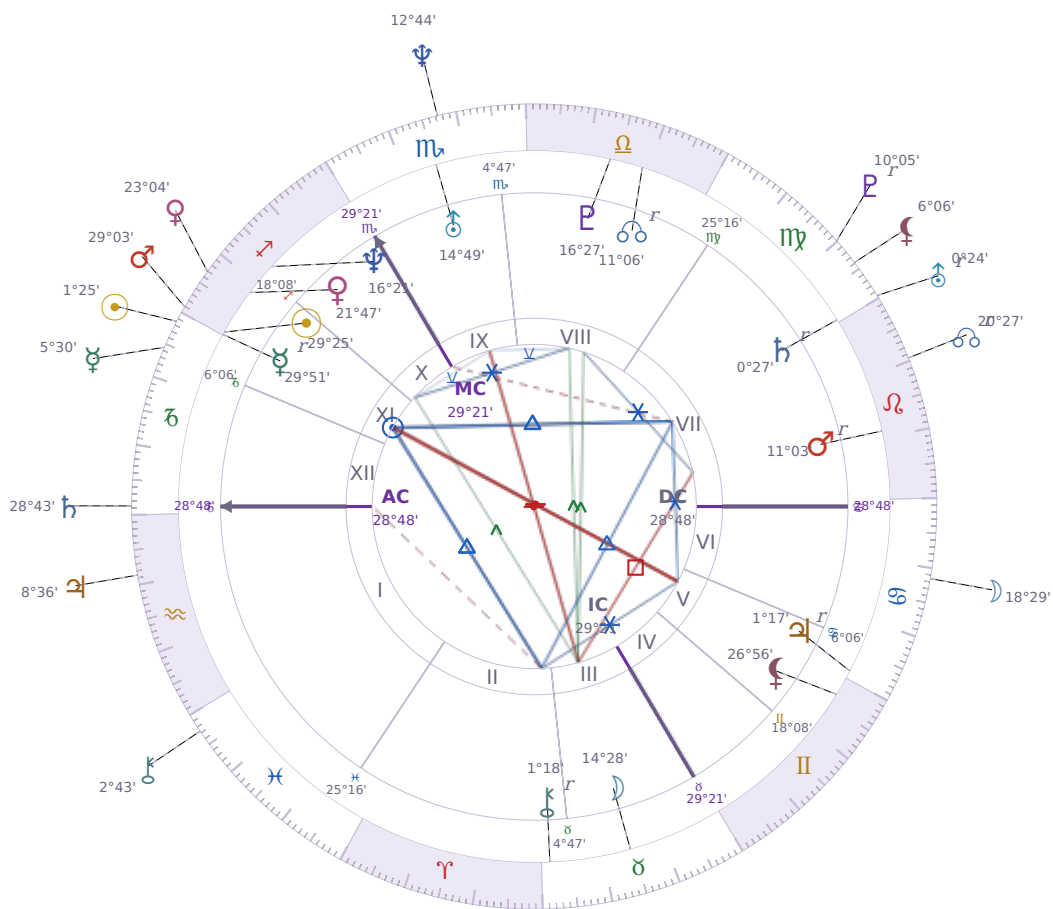

DAILY HOROSCOPE

Emmanuel Macron

President of France since 2017

♐ Sagittarius December 21, 1977 10:40 Amiens

Saturday, 23 December 1961

TRANSITS FOR TODAY

☉ Sun	in ♐ Sagittarius	1°25'44"
☾ Moon	in ♋ Cancer	18°29'19"
☿ Mercury	in ♐ Sagittarius	5°30'04"
♀ Venus	in ♐ Sagittarius	23°04'28"
♂ Mars	in ♐ Sagittarius	29°03'59"
♃ Jupiter	in ♒ Aquarius	8°36'35"
♄ Saturn	in ♐ Sagittarius	28°43'26"

♅ Uranus	in ♍ Virgo Rx	0°24'35"
♆ Neptune	in ♏ Scorpio	12°44'31"
♇ Pluto	in ♍ Virgo Rx	10°05'57"
♁ Chiron	in ♓ Pisces	2°43'06"
♁ NNode	in ♌ Leo Rx	20°27'49"
♁ Lilith	in ♍ Virgo	6°06'59"

NATAL PLANETS

☉ Sun	in ♐ Sagittarius	29°25'05"	XI
☾ Moon	in ♉ Taurus	14°28'55"	III
☿ Mercury	in ♐ Sagittarius	29°51'52"	XI Rx
♀ Venus	in ♐ Sagittarius	21°47'46"	XI
♂ Mars	in ♌ Leo	11°03'34"	VII Rx
♃ Jupiter	in ♋ Cancer	1°17'35"	V Rx
♄ Saturn	in ♍ Virgo	0°27'25"	VII Rx
♅ Uranus	in ♏ Scorpio	14°49'33"	IX
♆ Neptune	in ♐ Sagittarius	16°21'30"	X
♇ Pluto	in ♎ Libra	16°27'10"	VIII
♁ Chiron	in ♉ Taurus	1°18'59"	II Rx
♁ North Node	in ♎ Libra	11°07'00"	VIII Rx
♁ Lilith	in ♊ Gemini	26°56'07"	V

KEY TRANSIT FACTORS

☉ Sun △ Trine ♁ natal Chiron ★

Right now you find it easier to talk about past hurts without becoming defensive or withdrawn. You're **more willing to listen to feedback** about your weak spots and actually do something practical with it. These few weeks are a good window to work on old patterns that usually trip you up, since you're approaching them with less shame and more actual curiosity.

Saturday · ♄ Saturn

Colors: Violet

Stone: Obsidian

Number: 8