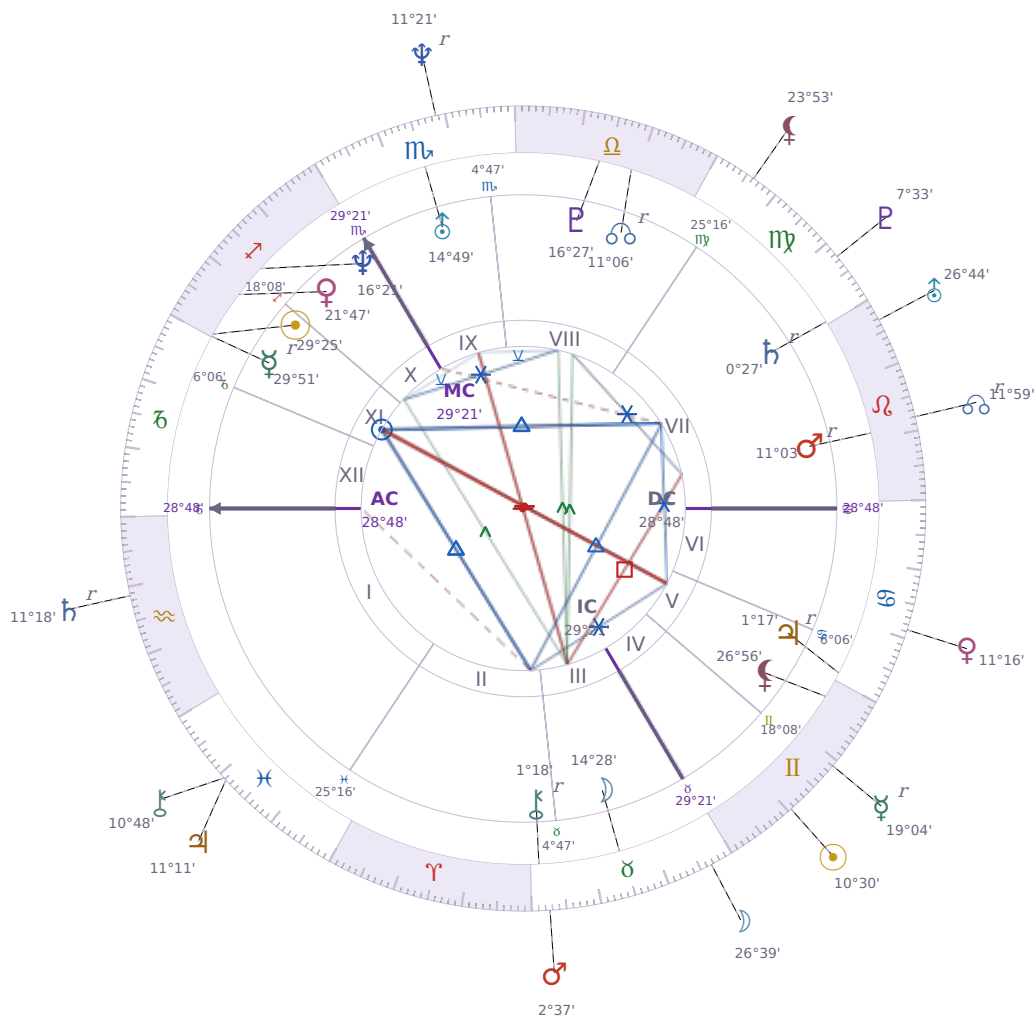

DAILY HOROSCOPE

Emmanuel Macron

President of France since 2017

♊ Sagittarius December 21, 1977 10:40 Amiens

Friday, 1 June 1962

TRANSITS FOR TODAY

☉ Sun	in ♊ Gemini	10°30'31"
☾ Moon	in ♉ Taurus	26°39'43"
☿ Mercury	in ♊ Gemini Rx	19°04'35"
♀ Venus	in ♋ Cancer	11°16'22"
♂ Mars	in ♉ Taurus	2°37'24"
♃ Jupiter	in ♓ Pisces	11°11'49"
♄ Saturn	in ♒ Aquarius Rx	11°18'29"

♅ Uranus	in ♌ Leo	26°44'42"
♆ Neptune	in ♏ Scorpio Rx	11°21'59"
♇ Pluto	in ♍ Virgo	7°33'51"
♁ Chiron	in ♓ Pisces	10°48'44"
♊ NNode	in ♌ Leo Rx	11°59'25"
♁ Lilith	in ♍ Virgo	23°53'08"

## KEY TRANSIT FACTORS