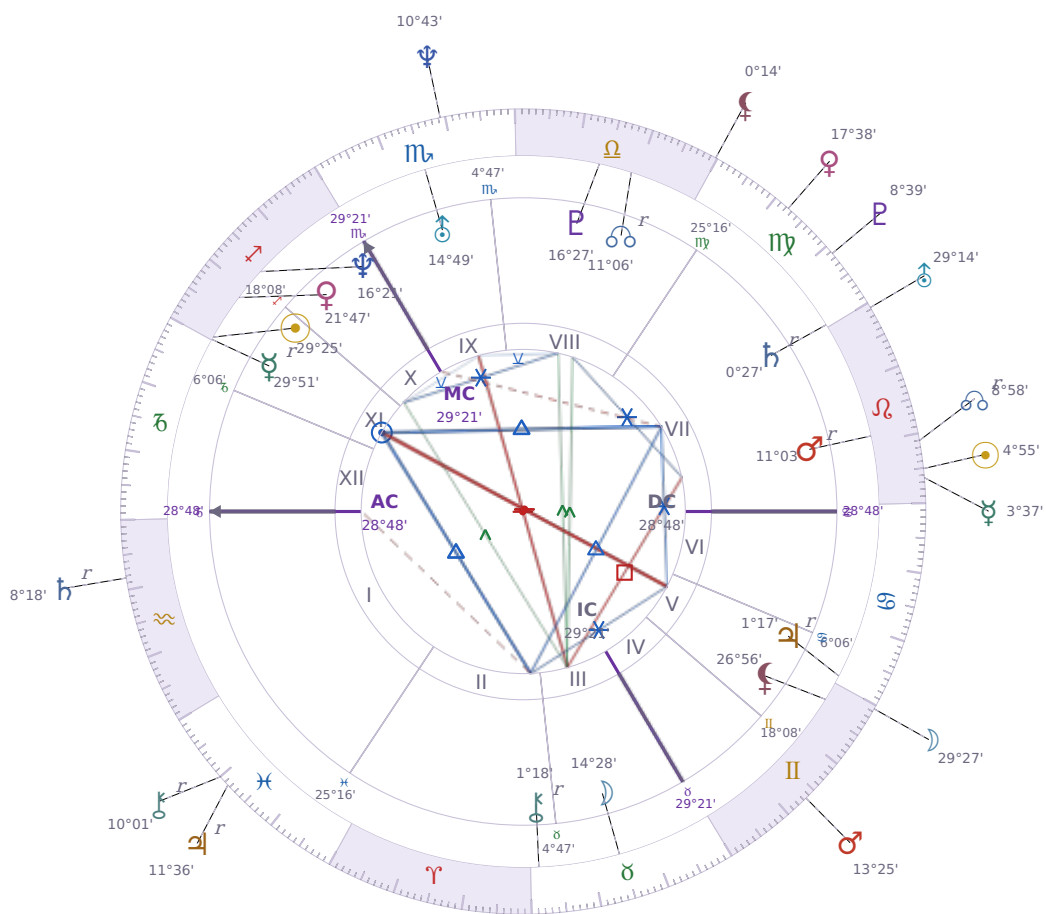

DAILY HOROSCOPE

Emmanuel Macron

President of France since 2017

♊ Sagittarius December 21, 1977 10:40 Amiens

Saturday, 28 July 1962

TRANSITS FOR TODAY

☉ Sun	in ♌ Leo	4°55'30"
☾ Moon	in ♊ Gemini	29°27'17"
☿ Mercury	in ♌ Leo	3°37'32"
♀ Venus	in ♍ Virgo	17°38'02"
♂ Mars	in ♊ Gemini	13°25'26"
♃ Jupiter	in ♓ Pisces Rx	11°36'29"
♄ Saturn	in ♒ Aquarius Rx	8°18'39"

☾ Moon ♀ Opposition ☉ natal Sun

Right now you feel **pulled in opposite directions between what you want and what others need from you**. Your usual confidence takes a dip, and you second-guess decisions you would normally make without hesitation. These tensions with people around you are real—they're reflecting back something about what you're not giving yourself permission to want.

★ = natal resonance — this transit echoes your birth chart, amplifying its influence

LUNAR DAY

Moon in ♊ Gemini · Day 27 / 30 · Waning Crescent

Social activity picks up for the next day or two, with conversations starting easily but rarely staying on one topic. A general restlessness makes it harder to finish tasks or sit with one idea long enough to go deep.

Saturday · ♄ Saturn

Colors: Violet

Stone: Obsidian

Number: 8