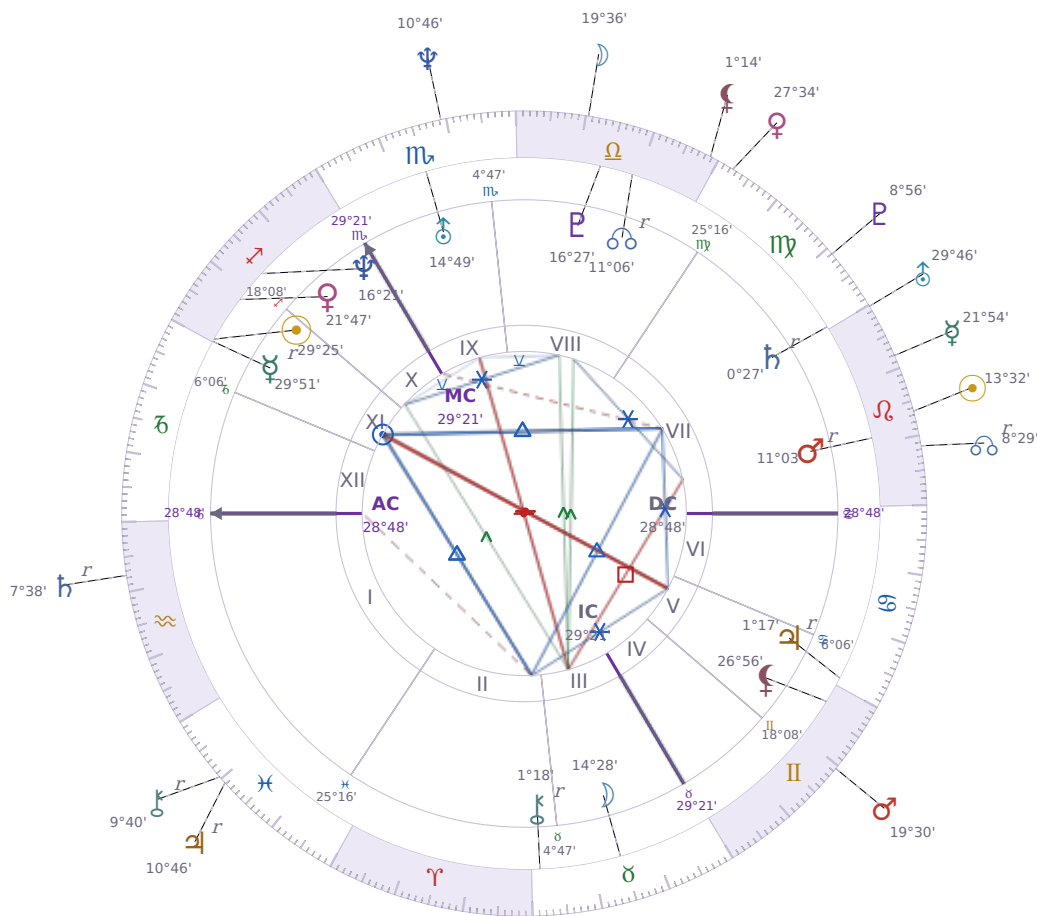

DAILY HOROSCOPE

Emmanuel Macron

President of France since 2017

♏ Sagittarius December 21, 1977 10:40 Amiens

Monday, 6 August 1962

TRANSITS FOR TODAY

☉ Sun	in ♌ Leo	13°32'24"
☾ Moon	in ♎ Libra	19°36'06"
☿ Mercury	in ♌ Leo	21°54'20"
♀ Venus	in ♍ Virgo	27°35'00"
♂ Mars	in ♊ Gemini	19°30'07"
♃ Jupiter	in ♓ Pisces Rx	10°46'43"
♄ Saturn	in ♒ Aquarius Rx	7°38'33"

♅ Uranus	in ♌ Leo	29°46'59"
♆ Neptune	in ♏ Scorpio	10°46'15"
♇ Pluto	in ♍ Virgo	8°56'38"
♁ Chiron	in ♓ Pisces Rx	9°40'09"
♁ NNode	in ♌ Leo Rx	8°29'44"
♁ Lilith	in ♎ Libra	1°14'31"

NATAL PLANETS

☉ Sun	in ♐ Sagittarius	29°25'05"	XI
☾ Moon	in ♉ Taurus	14°28'55"	III
☿ Mercury	in ♐ Sagittarius	29°51'52"	XI Rx
♀ Venus	in ♐ Sagittarius	21°47'46"	XI
♂ Mars	in ♌ Leo	11°03'34"	VII Rx
♃ Jupiter	in ♋ Cancer	1°17'35"	V Rx
♄ Saturn	in ♍ Virgo	0°27'25"	VII Rx
♅ Uranus	in ♏ Scorpio	14°49'33"	IX
♆ Neptune	in ♐ Sagittarius	16°21'30"	X
♇ Pluto	in ♎ Libra	16°27'10"	VIII
♁ Chiron	in ♉ Taurus	1°18'59"	II Rx
♁ North Node	in ♎ Libra	11°07'00"	VIII Rx
♁ Lilith	in ♊ Gemini	26°56'07"	V

KEY TRANSIT FACTORS

♅ Uranus △ Trine ☿ natal Mercury

Your thinking becomes sharper and more original right now, and you find yourself spotting solutions that other people miss. You're willing to question old assumptions and try new approaches, which makes you **unusually flexible in conversations and problem-solving**. This is a good window to pitch ideas, learn something outside your normal interests, or tackle a complicated project that needs fresh perspective.