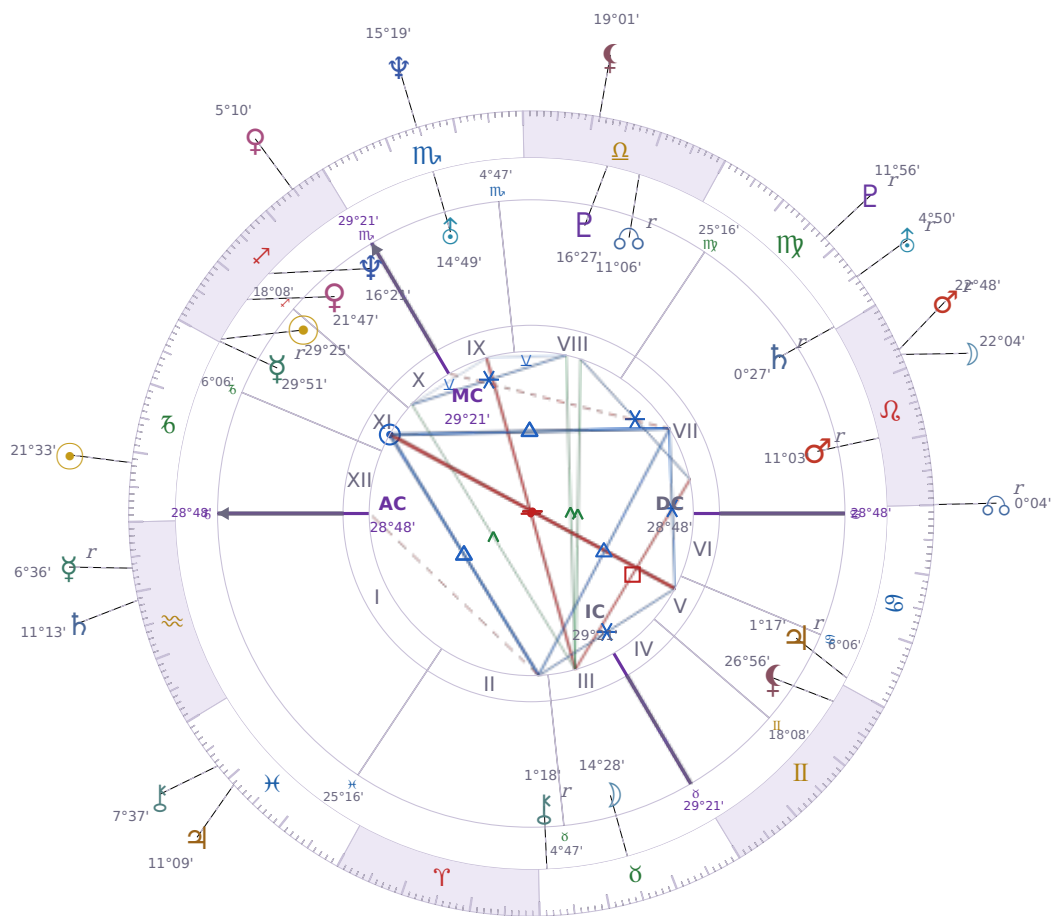

DAILY HOROSCOPE

Emmanuel Macron

President of France since 2017

♏ Sagittarius December 21, 1977 10:40 Amiens

Saturday, 12 January 1963

TRANSITS FOR TODAY

☉ Sun	in ♐ Capricorn	21°33'40"
☾ Moon	in ♌ Leo	22°04'34"
☿ Mercury	in ♒ Aquarius Rx	6°36'10"
♀ Venus	in ♏ Sagittarius	5°10'45"
♂ Mars	in ♌ Leo Rx	22°48'28"
♃ Jupiter	in ♓ Pisces	11°09'45"
♄ Saturn	in ♒ Aquarius	11°13'31"

♅ Uranus	in ♍ Virgo Rx	4°50'02"
♆ Neptune	in ♏ Scorpio	15°19'32"
♇ Pluto	in ♍ Virgo Rx	11°57'00"
♁ Chiron	in ♓ Pisces	7°37'43"
♁ NNode	in ♌ Leo Rx	0°04'32"
♁ Lilith	in ♎ Libra	19°01'22"

## KEY TRANSIT FACTORS