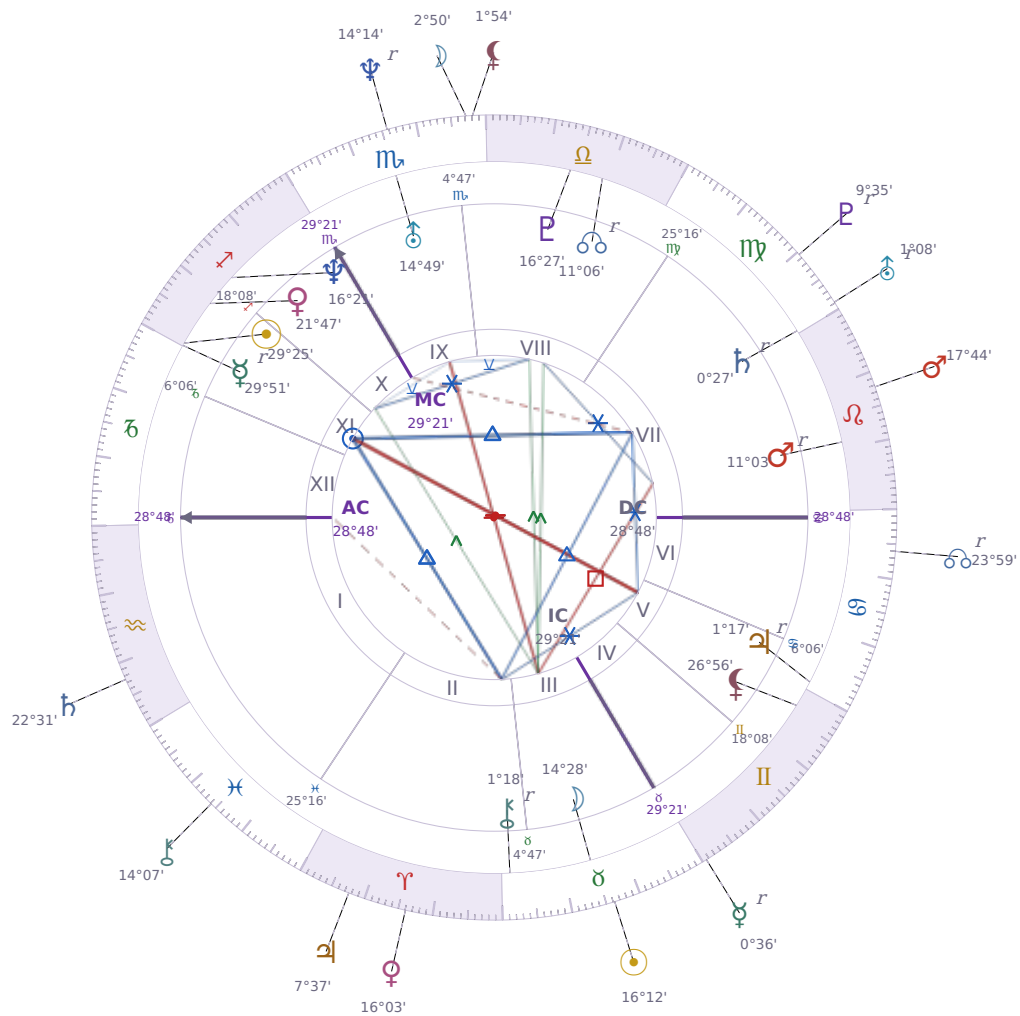

DAILY HOROSCOPE

Emmanuel Macron

President of France since 2017

♊ Sagittarius December 21, 1977 10:40 Amiens

Tuesday, 7 May 1963

TRANSITS FOR TODAY

☉ Sun	in ♉ Taurus	16°12'54"
☾ Moon	in ♏ Scorpio	2°50'19"
☿ Mercury	in ♊ Gemini Rx	0°36'26"
♀ Venus	in ♈ Aries	16°03'24"
♂ Mars	in ♌ Leo	17°44'47"
♃ Jupiter	in ♈ Aries	7°37'16"
♄ Saturn	in ♒ Aquarius	22°31'22"

♅ Uranus	in ♍ Virgo Rx	1°08'58"
♆ Neptune	in ♏ Scorpio Rx	14°14'42"
♇ Pluto	in ♍ Virgo Rx	9°35'17"
♁ Chiron	in ♓ Pisces	14°07'18"
♊ NNode	in ♋ Cancer Rx	23°59'06"
♁ Lilith	in ♏ Scorpio	1°54'30"

NATAL PLANETS