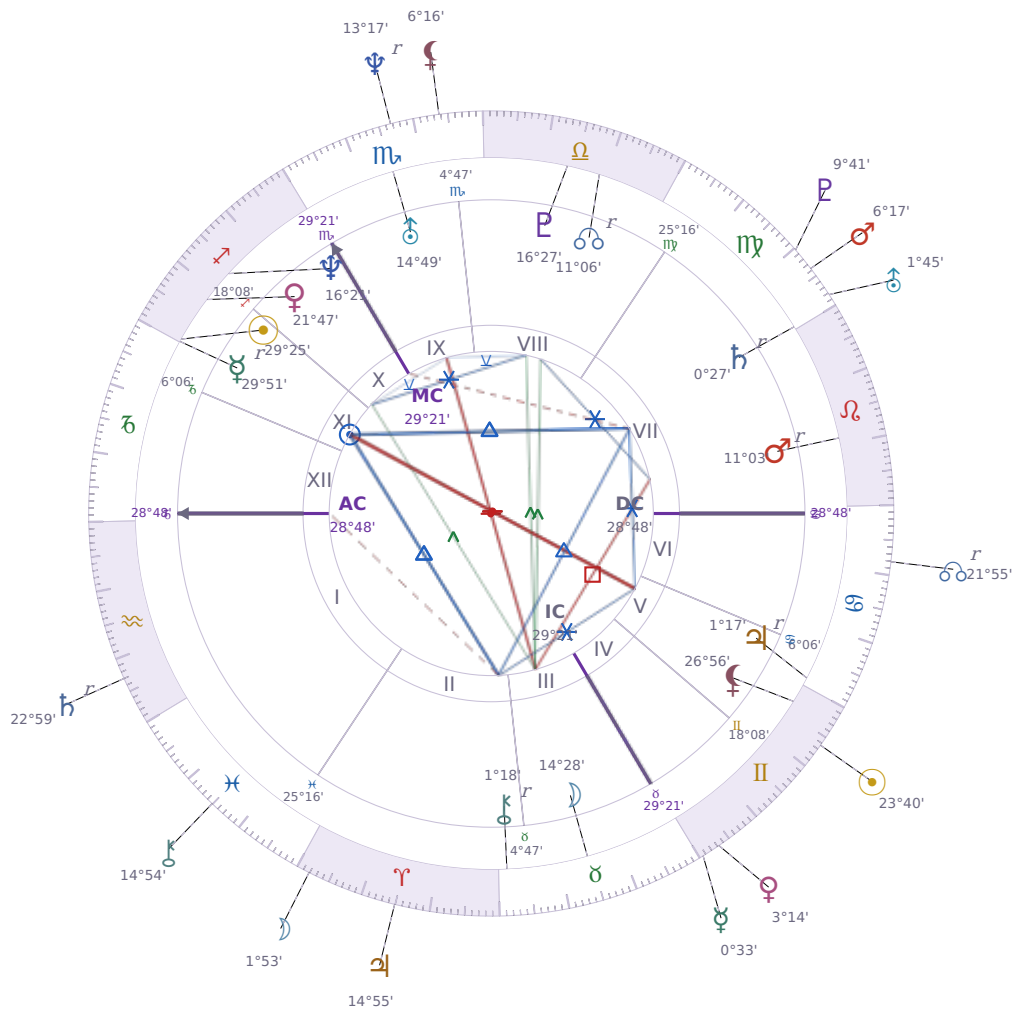

DAILY HOROSCOPE

## Emmanuel Macron

President of France since 2017

♊ Sagittarius December 21, 1977 10:40 Amiens

**Saturday, 15 June 1963**