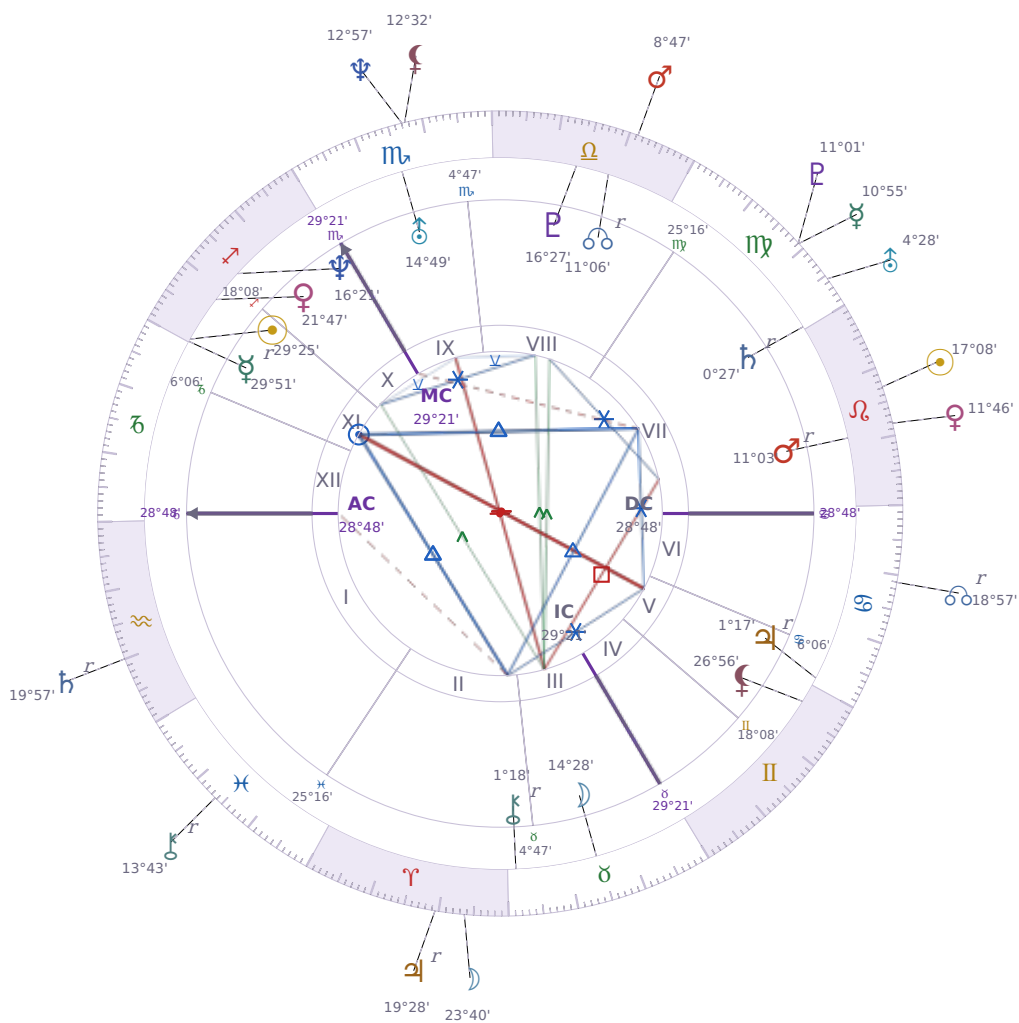

DAILY HOROSCOPE

Emmanuel Macron

President of France since 2017

♊ Sagittarius December 21, 1977 10:40 Amiens

Saturday, 10 August 1963

TRANSITS FOR TODAY

☉ Sun	in ♌ Leo	17°08'23"
☾ Moon	in ♈ Aries	23°40'52"
☿ Mercury	in ♍ Virgo	10°55'12"
♀ Venus	in ♌ Leo	11°46'22"
♂ Mars	in ♎ Libra	8°47'11"
♃ Jupiter	in ♈ Aries Rx	19°28'53"
♄ Saturn	in ♒ Aquarius Rx	19°57'50"

♅ Uranus	in ♍ Virgo	4°28'27"
♆ Neptune	in ♏ Scorpio	12°57'19"
♇ Pluto	in ♍ Virgo	11°01'49"
♁ Chiron	in ♓ Pisces Rx	13°43'25"
♊ NNode	in ♋ Cancer Rx	18°57'18"
♁ Lilith	in ♏ Scorpio	12°32'43"

NATAL PLANETS