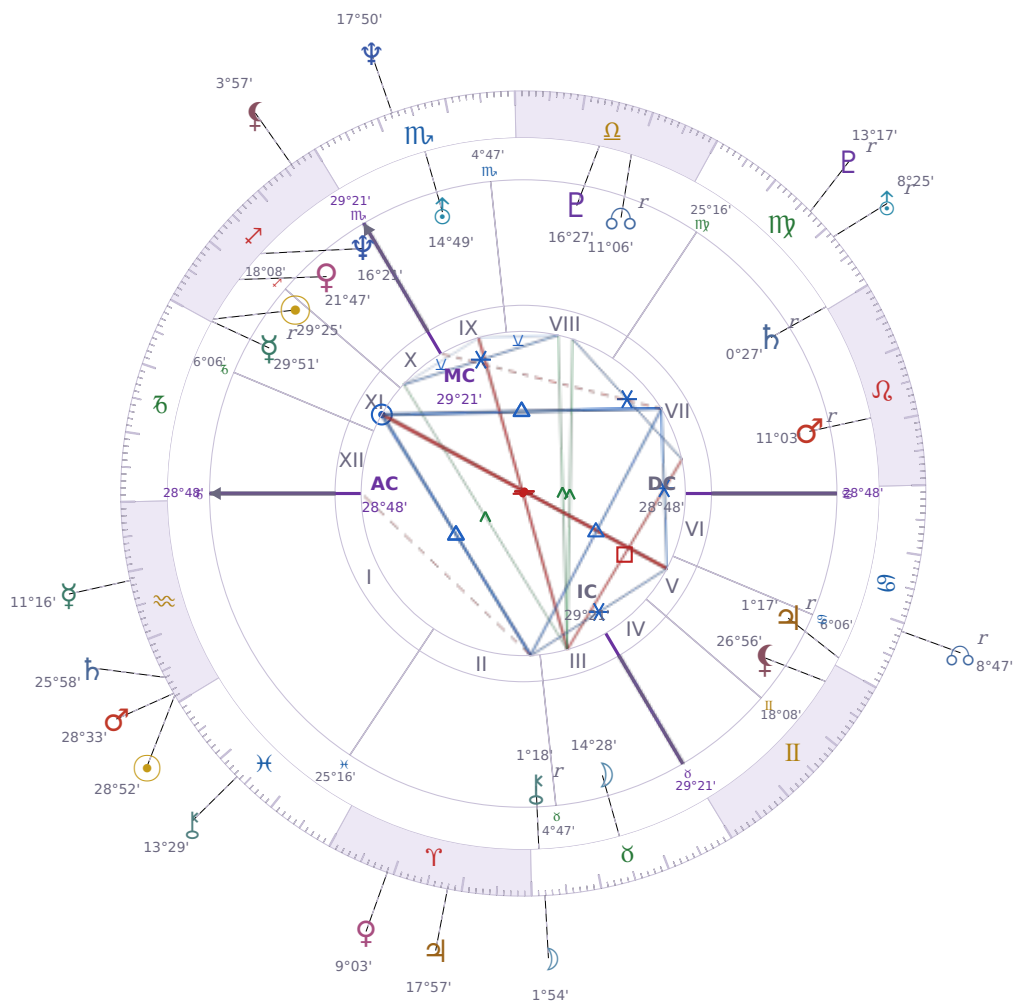

DAILY HOROSCOPE

## Emmanuel Macron

President of France since 2017

♊ Sagittarius December 21, 1977 10:40 Amiens

**Tuesday, 18 February 1964**

### TRANSITS FOR TODAY

|           |               |           |
|-----------|---------------|-----------|
| ☉ Sun     | in ♒ Aquarius | 28°52'01" |
| ☾ Moon    | in ♉ Taurus   | 1°54'22"  |
| ☿ Mercury | in ♒ Aquarius | 11°16'56" |
| ♀ Venus   | in ♈ Aries    | 9°03'31"  |
| ♂ Mars    | in ♒ Aquarius | 28°33'57" |
| ♃ Jupiter | in ♈ Aries    | 17°57'13" |
| ♄ Saturn  | in ♒ Aquarius | 25°58'40" |