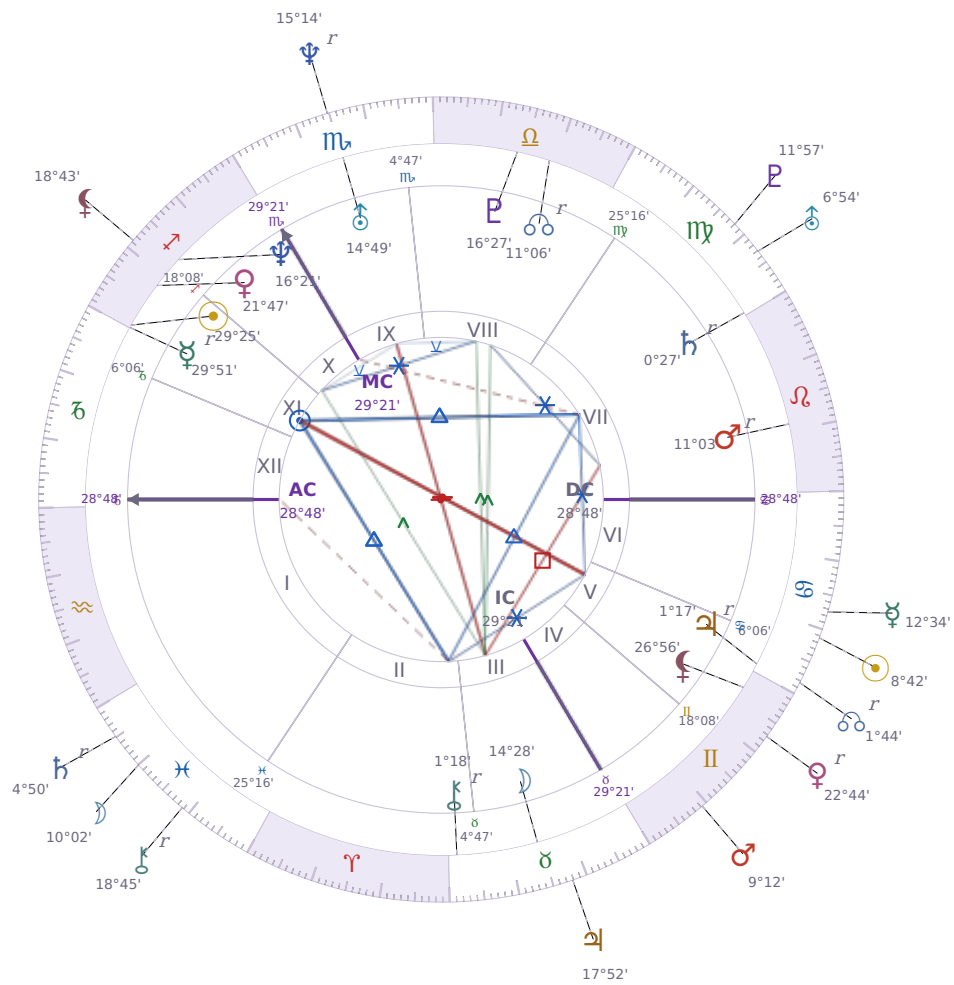

DAILY HOROSCOPE

## Emmanuel Macron

President of France since 2017

♊ Sagittarius December 21, 1977 10:40 Amiens

**Tuesday, 30 June 1964**