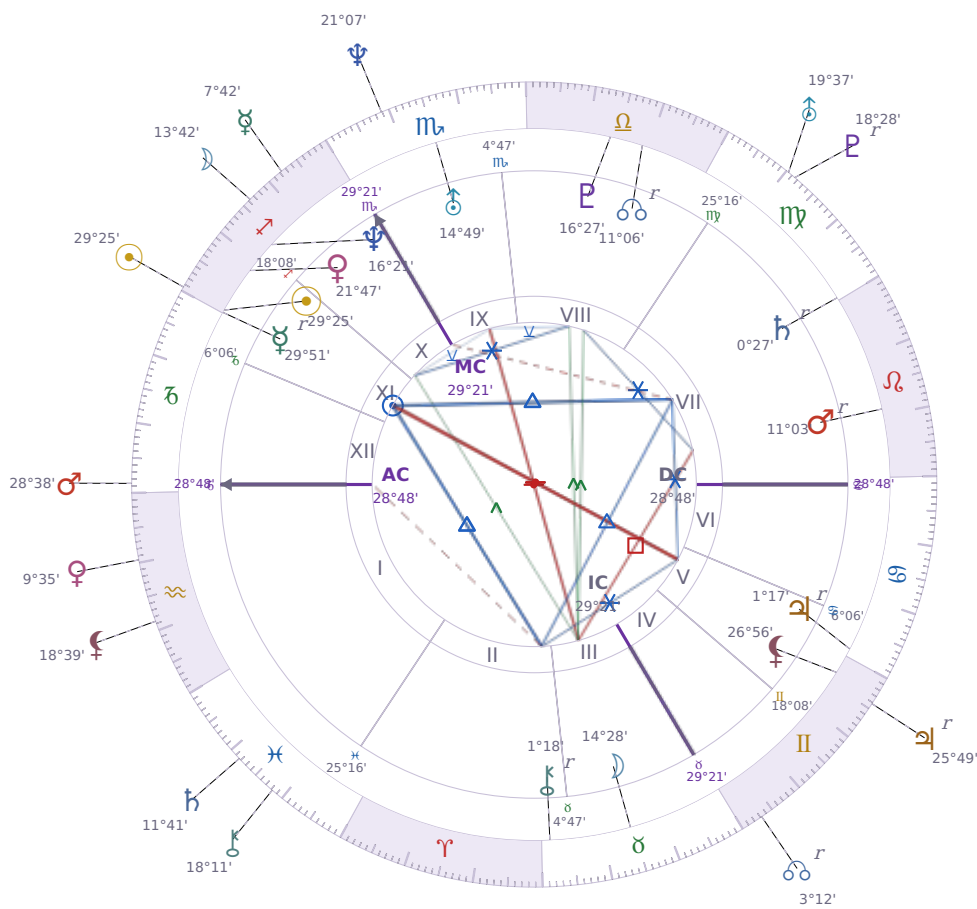

DAILY HOROSCOPE

## Emmanuel Macron

President of France since 2017

♏ Sagittarius December 21, 1977 10:40 Amiens

**Tuesday, 21 December 1965**