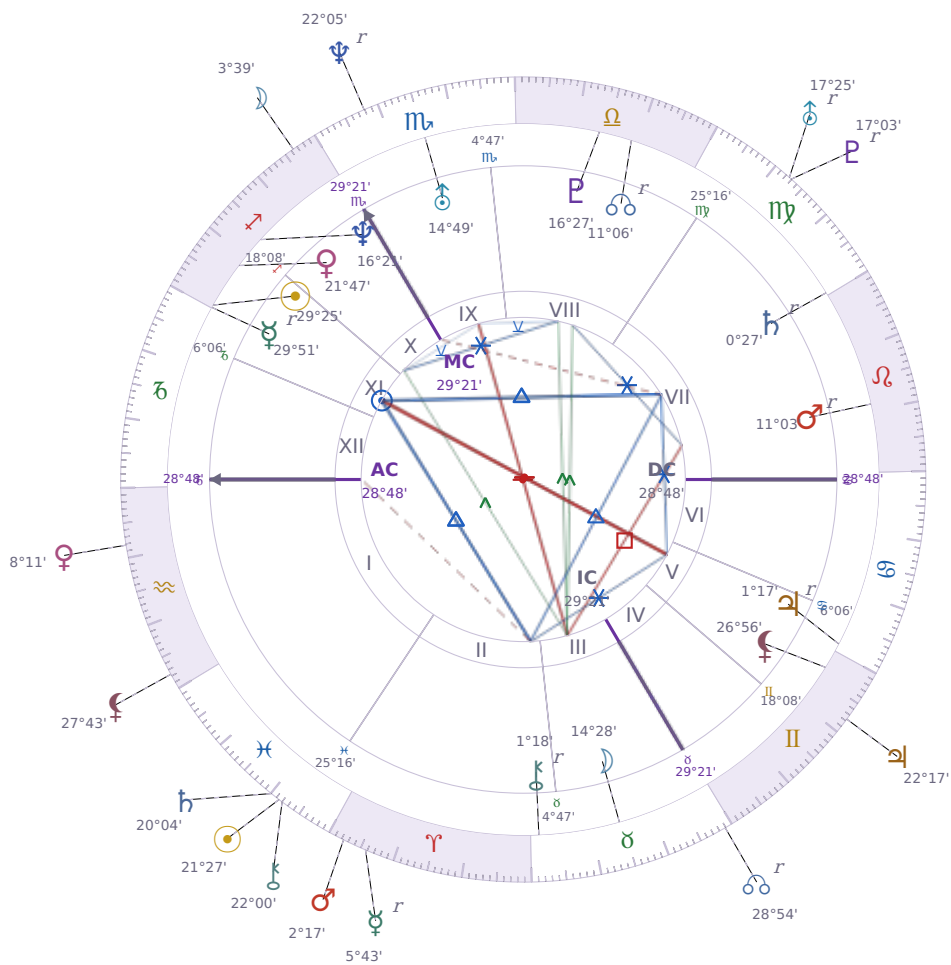

DAILY HOROSCOPE

Emmanuel Macron

President of France since 2017

♊ Sagittarius December 21, 1977 10:40 Amiens

Saturday, 12 March 1966

TRANSITS FOR TODAY

☉ Sun	in ♋ Pisces	21°27'33"
☾ Moon	in ♋ Sagittarius	3°39'44"
☿ Mercury	in ♋ Aries Rx	5°43'50"
♀ Venus	in ♋ Aquarius	8°11'34"
♂ Mars	in ♋ Aries	2°17'45"
♃ Jupiter	in ♋ Gemini	22°17'01"
♄ Saturn	in ♋ Pisces	20°04'06"

♅ Uranus	in ♍ Virgo Rx	17°25'19"
♆ Neptune	in ♏ Scorpio Rx	22°05'27"
♇ Pluto	in ♍ Virgo Rx	17°03'00"
♁ Chiron	in ♋ Pisces	22°00'06"
♁ NNode	in ♉ Taurus Rx	28°54'50"
♁ Lilith	in ♒ Aquarius	27°43'58"

NATAL PLANETS