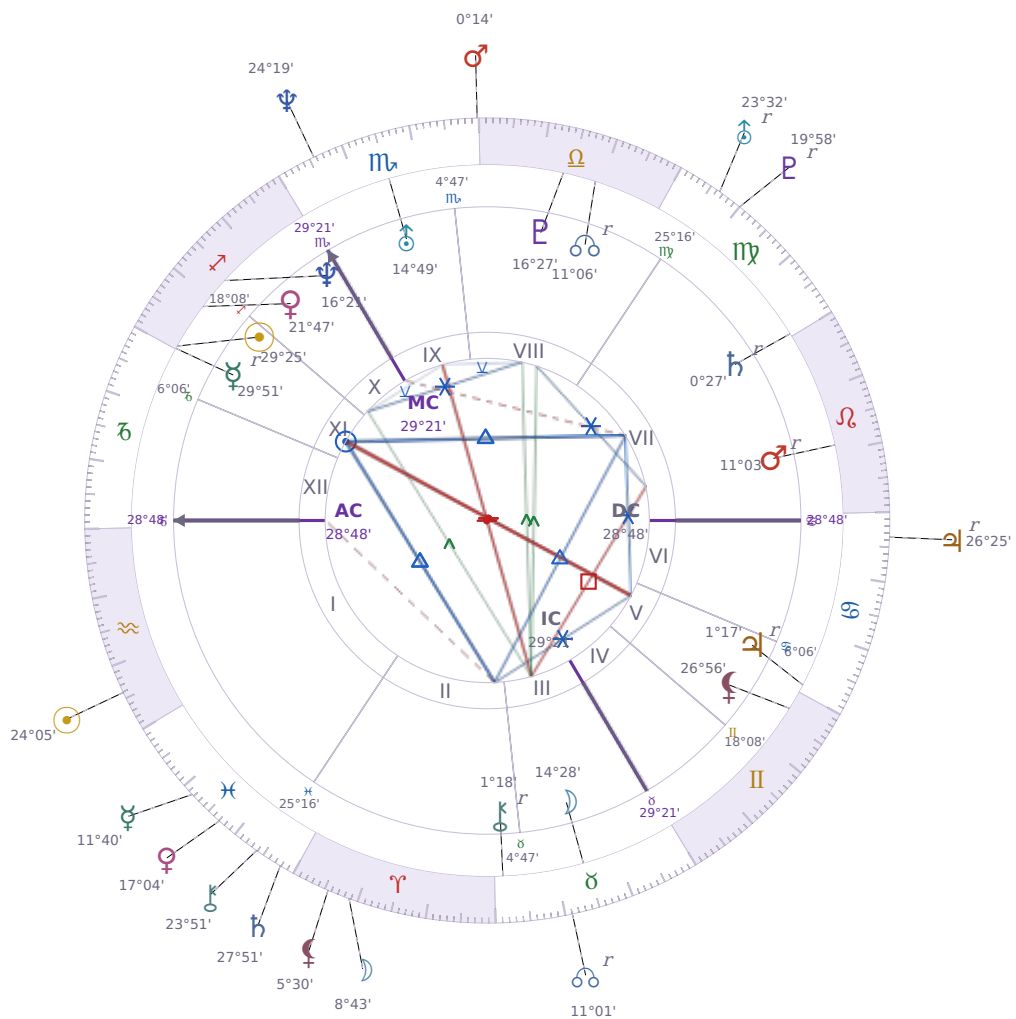

DAILY HOROSCOPE

Emmanuel Macron

President of France since 2017

♊ Sagittarius December 21, 1977 10:40 Amiens

Monday, 13 February 1967

TRANSITS FOR TODAY

☉ Sun	in ♒ Aquarius	24°05'37"
☾ Moon	in ♈ Aries	8°43'43"
☿ Mercury	in ♊ Pisces	11°40'42"
♀ Venus	in ♊ Pisces	17°04'22"
♂ Mars	in ♏ Scorpio	0°14'18"
♃ Jupiter	in ♋ Cancer Rx	26°25'57"
♄ Saturn	in ♊ Pisces	27°51'36"

♅ Uranus	in ♍ Virgo Rx	23°32'27"
♆ Neptune	in ♏ Scorpio	24°19'02"
♇ Pluto	in ♍ Virgo Rx	19°58'41"
♁ Chiron	in ♓ Pisces	23°51'30"
♁ NNode	in ♉ Taurus Rx	11°01'00"
♁ Lilith	in ♈ Aries	5°30'10"

NATAL PLANETS