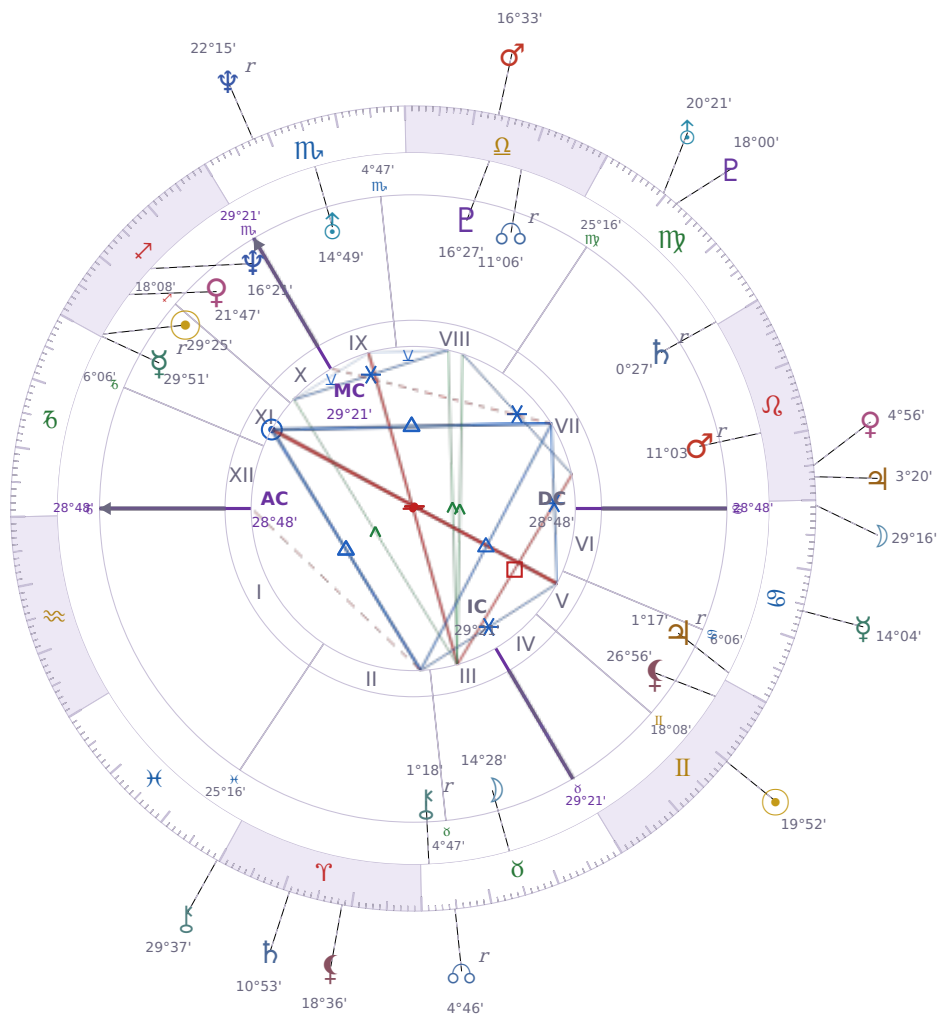

DAILY HOROSCOPE

Emmanuel Macron

President of France since 2017

♊ Sagittarius December 21, 1977 10:40 Amiens

Sunday, 11 June 1967

TRANSITS FOR TODAY

☉ Sun	in ♊ Gemini	19°52'46"
☾ Moon	in ♋ Cancer	29°16'14"
☿ Mercury	in ♋ Cancer	14°04'11"
♀ Venus	in ♌ Leo	4°56'30"
♂ Mars	in ♎ Libra	16°33'57"
♃ Jupiter	in ♌ Leo	3°20'11"
♄ Saturn	in ♈ Aries	10°53'44"

♅ Uranus	in ♍ Virgo	20°21'39"
♆ Neptune	in ♏ Scorpio Rx	22°15'48"
♇ Pluto	in ♍ Virgo	18°00'49"
♁ Chiron	in ♋ Pisces	29°37'24"
♁ NNode	in ♉ Taurus Rx	4°46'06"
♁ Lilith	in ♈ Aries	18°36'03"

## NATAL PLANETS

☉ Sun	in ♐ Sagittarius	29°25'05"	XI
☾ Moon	in ♉ Taurus	14°28'55"	III
☿ Mercury	in ♐ Sagittarius	29°51'52"	XI Rx
♀ Venus	in ♐ Sagittarius	21°47'46"	XI
♂ Mars	in ♌ Leo	11°03'34"	VII Rx
♃ Jupiter	in ♋ Cancer	1°17'35"	V Rx
♄ Saturn	in ♍ Virgo	0°27'25"	VII Rx
♅ Uranus	in ♏ Scorpio	14°49'33"	IX
♆ Neptune	in ♐ Sagittarius	16°21'30"	X
♇ Pluto	in ♎ Libra	16°27'10"	VIII
♁ Chiron	in ♉ Taurus	1°18'59"	II Rx
♁ North Node	in ♎ Libra	11°07'00"	VIII Rx
♁ Lilith	in ♊ Gemini	26°56'07"	V

## KEY TRANSIT FACTORS