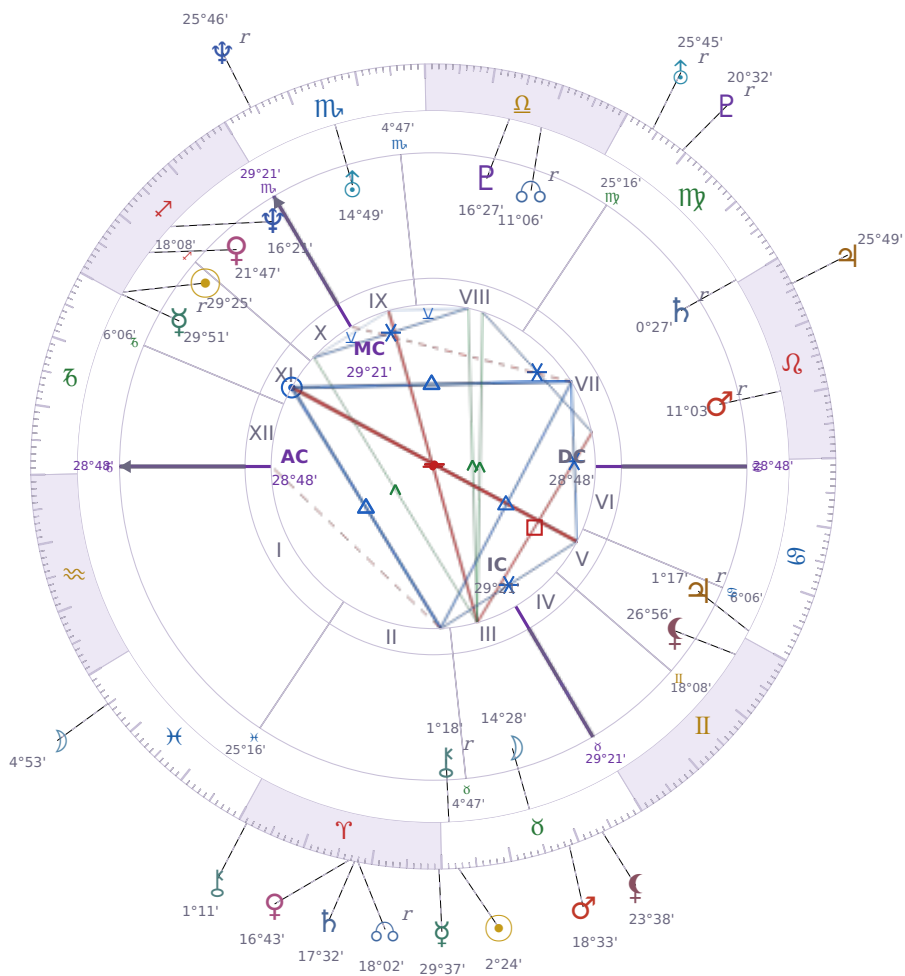

DAILY HOROSCOPE

Emmanuel Macron

President of France since 2017

♊ Sagittarius December 21, 1977 10:40 Amiens

Monday, 22 April 1968

TRANSITS FOR TODAY

☉ Sun	in ♉ Taurus	2°24'39"
☾ Moon	in ♓ Pisces	4°53'36"
☿ Mercury	in ♈ Aries	29°37'25"
♀ Venus	in ♈ Aries	16°43'45"
♂ Mars	in ♉ Taurus	18°33'43"
♃ Jupiter	in ♌ Leo	25°49'48"
♄ Saturn	in ♈ Aries	17°32'22"

♅ Uranus	in ♍ Virgo Rx	25°45'44"
♆ Neptune	in ♏ Scorpio Rx	25°46'44"
♇ Pluto	in ♍ Virgo Rx	20°32'51"
♁ Chiron	in ♈ Aries	1°11'09"
♁ NNode	in ♈ Aries Rx	18°02'09"
♁ Lilith	in ♉ Taurus	23°38'02"

NATAL PLANETS

KEY DATE

♃ Jupiter stations Direct

Jupiter turning **direct again** means opportunities and decisions that felt stuck or unclear over the past months can finally move ahead with real momentum. What becomes **clearer now** is whether plans, applications, or deals are actually going to work — delays lift and you get actual answers instead of waiting. **Growth starts moving** in the areas where *Jupiter* sits in your chart, so watch for openings in money, work, relationships, or learning that were on pause during the retrograde.