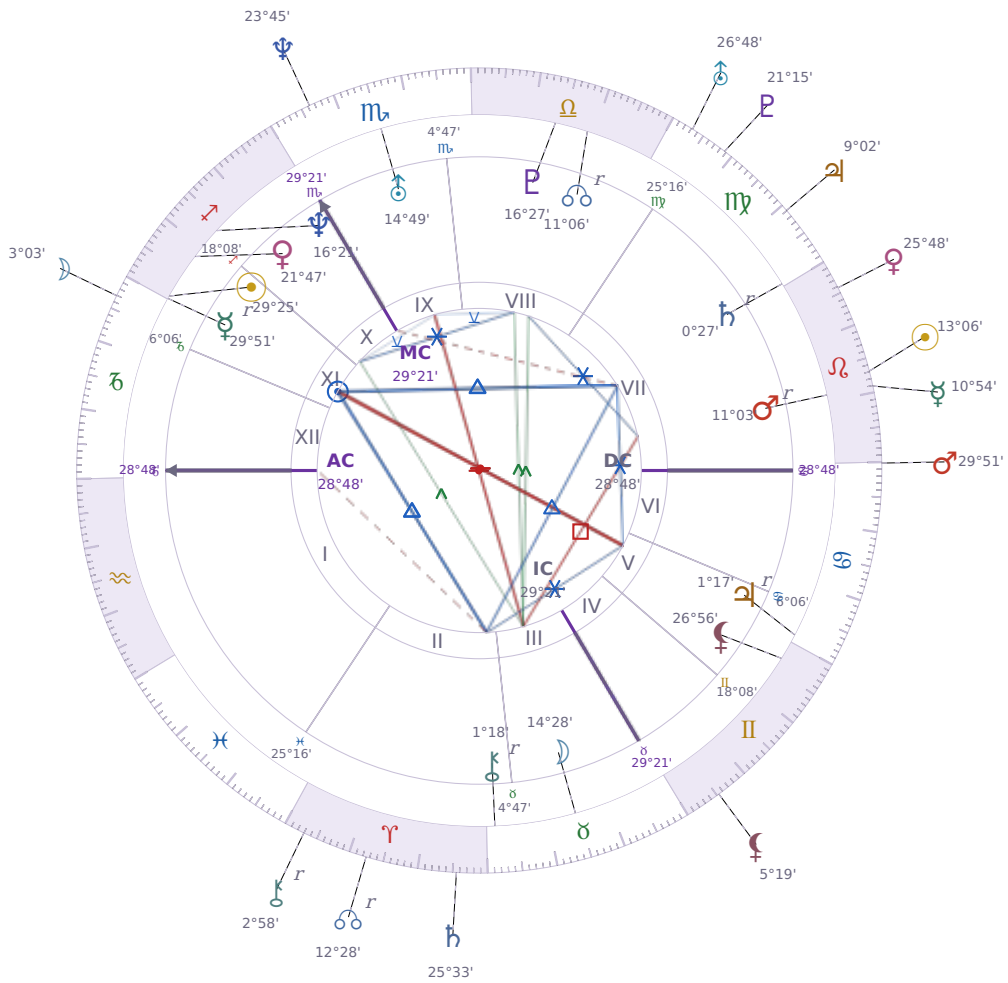

DAILY HOROSCOPE

Emmanuel Macron

President of France since 2017

♊ Sagittarius December 21, 1977 10:40 Amiens

Monday, 5 August 1968

TRANSITS FOR TODAY

☉ Sun	in ♌ Leo	13°06'22"
☾ Moon	in ♑ Capricorn	3°03'32"
☿ Mercury	in ♌ Leo	10°54'48"
♀ Venus	in ♌ Leo	25°48'10"
♂ Mars	in ♋ Cancer	29°51'43"
♃ Jupiter	in ♍ Virgo	9°02'47"
♄ Saturn	in ♈ Aries	25°33'01"

♅ Uranus	in ♍ Virgo	26°48'01"
♆ Neptune	in ♏ Scorpio	23°45'34"
♇ Pluto	in ♍ Virgo	21°15'27"
♁ Chiron	in ♈ Aries Rx	2°58'46"
♊ NNode	in ♈ Aries Rx	12°28'36"
♁ Lilith	in ♊ Gemini	5°19'50"

NATAL PLANETS

☉ Sun	in ♐ Sagittarius	29°25'05"	XI
☾ Moon	in ♉ Taurus	14°28'55"	III
☿ Mercury	in ♐ Sagittarius	29°51'52"	XI Rx
♀ Venus	in ♐ Sagittarius	21°47'46"	XI
♂ Mars	in ♌ Leo	11°03'34"	VII Rx
♃ Jupiter	in ♋ Cancer	1°17'35"	V Rx
♄ Saturn	in ♍ Virgo	0°27'25"	VII Rx
♅ Uranus	in ♏ Scorpio	14°49'33"	IX
♆ Neptune	in ♐ Sagittarius	16°21'30"	X
♇ Pluto	in ♎ Libra	16°27'10"	VIII
♁ Chiron	in ♉ Taurus	1°18'59"	II Rx
♊ North Node	in ♎ Libra	11°07'00"	VIII Rx
♁ Lilith	in ♊ Gemini	26°56'07"	V

★ = natal resonance — this transit echoes your birth chart, amplifying its influence

LUNAR DAY

Moon in ♏ Capricorn · Day 12 / 30 · Waxing Gibbous

Focus narrows toward responsibilities and unfinished obligations during this transit, with less tolerance for distraction or small talk. The emotional tone becomes more reserved and measured for the next 48 hours.