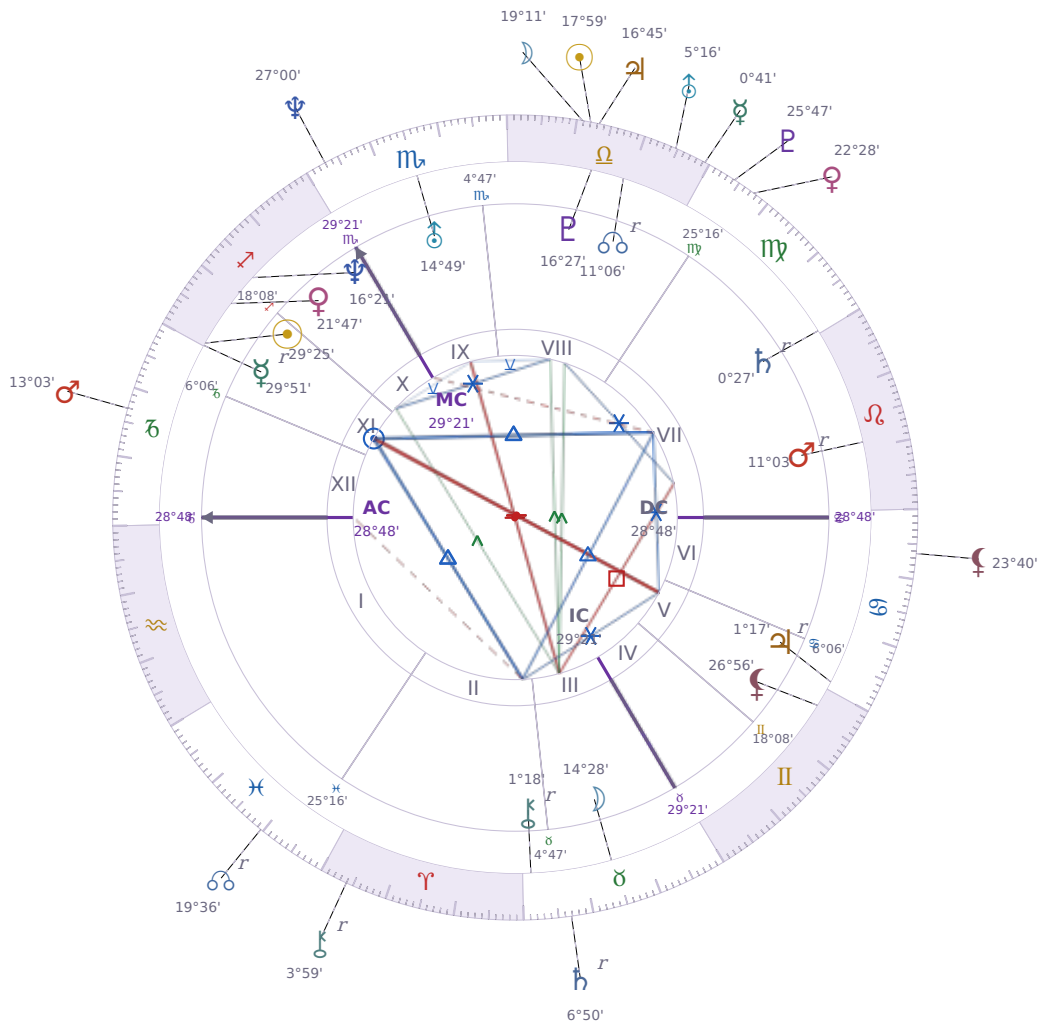

DAILY HOROSCOPE

Emmanuel Macron

President of France since 2017

♊ Sagittarius December 21, 1977 10:40 Amiens

Saturday, 11 October 1969

TRANSITS FOR TODAY

| | | |
|-----------|----------------|-----------|
| ☉ Sun | in ♎ Libra | 17°59'46" |
| ☾ Moon | in ♎ Libra | 19°11'59" |
| ☿ Mercury | in ♎ Libra | 0°41'06" |
| ♀ Venus | in ♍ Virgo | 22°28'15" |
| ♂ Mars | in ♐ Capricorn | 13°03'51" |
| ♃ Jupiter | in ♎ Libra | 16°45'41" |
| ♄ Saturn | in ♉ Taurus Rx | 6°50'22" |

| | | |
|-----------|----------------|-----------|
| ♅ Uranus | in ♎ Libra | 5°16'19" |
| ♆ Neptune | in ♏ Scorpio | 27°00'44" |
| ♇ Pluto | in ♍ Virgo | 25°47'05" |
| ♁ Chiron | in ♈ Aries Rx | 3°59'09" |
| ♁ NNode | in ♓ Pisces Rx | 19°36'07" |
| ♁ Lilith | in ♋ Cancer | 23°40'36" |

NATAL PLANETS

| | | | |
|--------------|------------------|-----------|---------|
| ☉ Sun | in ♐ Sagittarius | 29°25'05" | XI |
| ☾ Moon | in ♉ Taurus | 14°28'55" | III |
| ☿ Mercury | in ♐ Sagittarius | 29°51'52" | XI Rx |
| ♀ Venus | in ♐ Sagittarius | 21°47'46" | XI |
| ♂ Mars | in ♌ Leo | 11°03'34" | VII Rx |
| ♃ Jupiter | in ♋ Cancer | 1°17'35" | V Rx |
| ♄ Saturn | in ♍ Virgo | 0°27'25" | VII Rx |
| ♅ Uranus | in ♏ Scorpio | 14°49'33" | IX |
| ♆ Neptune | in ♐ Sagittarius | 16°21'30" | X |
| ♇ Pluto | in ♎ Libra | 16°27'10" | VIII |
| ♁ Chiron | in ♉ Taurus | 1°18'59" | II Rx |
| ♁ North Node | in ♎ Libra | 11°07'00" | VIII Rx |
| ♁ Lilith | in ♊ Gemini | 26°56'07" | V |

Saturday · ♄ Saturn

Colors: Violet

Stone: Obsidian

Number: 8