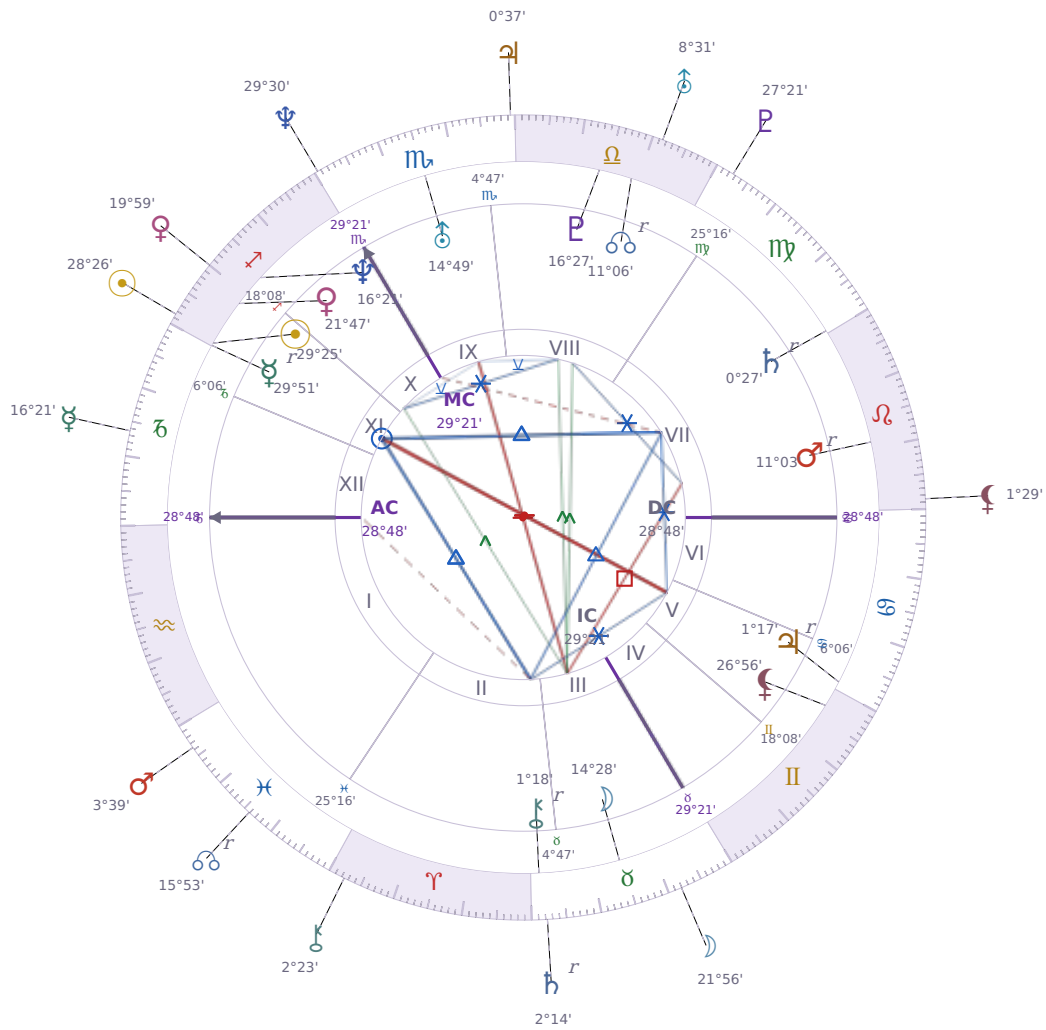

DAILY HOROSCOPE

Emmanuel Macron

President of France since 2017

♐ Sagittarius December 21, 1977 10:40 Amiens

Saturday, 20 December 1969

TRANSITS FOR TODAY

☉ Sun	in ♐ Sagittarius	28°26'31"
☾ Moon	in ♉ Taurus	21°56'40"
☿ Mercury	in ♐ Capricorn	16°21'47"
♀ Venus	in ♐ Sagittarius	19°59'03"
♂ Mars	in ♋ Pisces	3°39'22"
♃ Jupiter	in ♏ Scorpio	0°37'18"
♄ Saturn	in ♉ Taurus Rx	2°14'44"

♅ Uranus	in ♎ Libra	8°31'32"
♆ Neptune	in ♏ Scorpio	29°30'53"
♇ Pluto	in ♍ Virgo	27°21'55"
♁ Chiron	in ♈ Aries	2°23'29"
♊ NNode	in ♓ Pisces Rx	15°53'44"
♁ Lilith	in ♌ Leo	1°29'02"

NATAL PLANETS

☉ Sun	in ♐ Sagittarius	29°25'05"	XI
☾ Moon	in ♉ Taurus	14°28'55"	III
☿ Mercury	in ♐ Sagittarius	29°51'52"	XI Rx
♀ Venus	in ♐ Sagittarius	21°47'46"	XI
♂ Mars	in ♌ Leo	11°03'34"	VII Rx
♃ Jupiter	in ♋ Cancer	1°17'35"	V Rx
♄ Saturn	in ♍ Virgo	0°27'25"	VII Rx
♅ Uranus	in ♏ Scorpio	14°49'33"	IX
♆ Neptune	in ♐ Sagittarius	16°21'30"	X
♇ Pluto	in ♎ Libra	16°27'10"	VIII
♁ Chiron	in ♉ Taurus	1°18'59"	II Rx
♊ North Node	in ♎ Libra	11°07'00"	VIII Rx
♁ Lilith	in ♊ Gemini	26°56'07"	V

** = natal resonance — this transit echoes your birth chart, amplifying its influence*

LUNAR DAY

Moon in ♉ Taurus · Day 12 / 30 · Waxing Gibbous

The pace slows considerably during this transit as comfort and familiar surroundings take priority over efficiency. Resistance to change hardens, and any disruption to routine tends to provoke stubborn pushback.

Saturday · ♄ Saturn

Colors: Violet

Stone: Obsidian

Number: 8