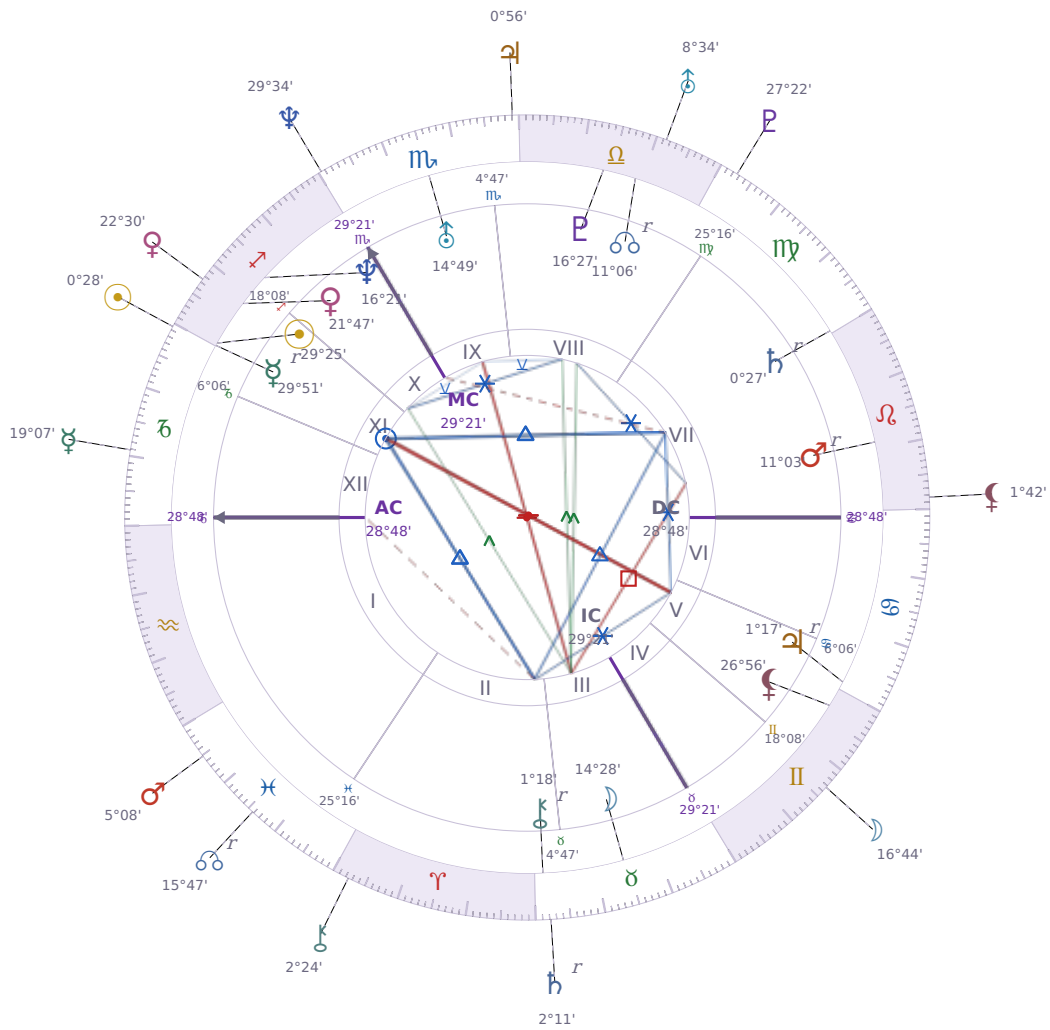

DAILY HOROSCOPE

Emmanuel Macron

President of France since 2017

♏ Sagittarius December 21, 1977 10:40 Amiens

Monday, 22 December 1969

TRANSITS FOR TODAY

☉ Sun	in ♑ Capricorn	0°28'42"
☾ Moon	in ♊ Gemini	16°44'26"
☿ Mercury	in ♑ Capricorn	19°07'44"
♀ Venus	in ♏ Sagittarius	22°30'01"
♂ Mars	in ♓ Pisces	5°08'55"
♃ Jupiter	in ♏ Scorpio	0°56'09"
♄ Saturn	in ♉ Taurus Rx	2°11'48"

♅ Uranus	in ♎ Libra	8°34'05"
♆ Neptune	in ♏ Scorpio	29°34'55"
♇ Pluto	in ♍ Virgo	27°22'31"
♁ Chiron	in ♈ Aries	2°24'18"
♁ NNode	in ♓ Pisces Rx	15°47'23"
♁ Lilith	in ♌ Leo	1°42'24"

NATAL PLANETS

☉ Sun	in ♐ Sagittarius	29°25'05"	XI
☾ Moon	in ♉ Taurus	14°28'55"	III
☿ Mercury	in ♐ Sagittarius	29°51'52"	XI Rx
♀ Venus	in ♐ Sagittarius	21°47'46"	XI
♂ Mars	in ♌ Leo	11°03'34"	VII Rx
♃ Jupiter	in ♋ Cancer	1°17'35"	V Rx
♄ Saturn	in ♍ Virgo	0°27'25"	VII Rx
♅ Uranus	in ♏ Scorpio	14°49'33"	IX
♆ Neptune	in ♐ Sagittarius	16°21'30"	X
♇ Pluto	in ♎ Libra	16°27'10"	VIII
♁ Chiron	in ♉ Taurus	1°18'59"	II Rx
♁ North Node	in ♎ Libra	11°07'00"	VIII Rx
♁ Lilith	in ♊ Gemini	26°56'07"	V

KEY DATE

☉ Sun enters ♐ Capricorn

The Sun moving into *Capricorn* shifts focus toward **getting results** and **building something real** — you'll notice people around you tightening routines, setting deadlines, and cutting away what doesn't work. At work and in projects, there's a **push for efficiency** over comfort, so meetings get shorter, decisions happen faster, and people care less about feelings and more about the bottom line. In relationships and friendships, expect **less small talk** and more honest conversations about what actually matters — this is when people check in on whether things are moving forward or just stalling.