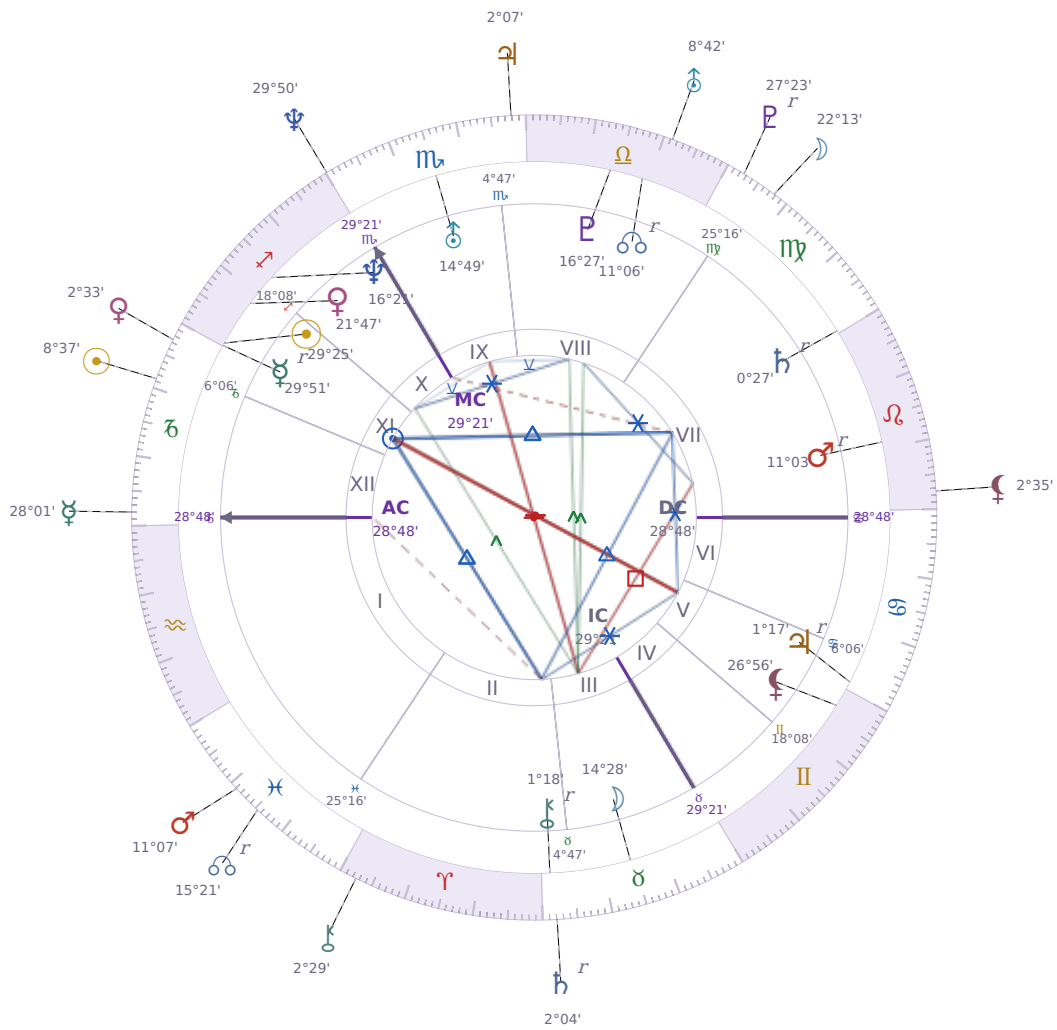

DAILY HOROSCOPE

## Emmanuel Macron

President of France since 2017

♐ Sagittarius December 21, 1977 10:40 Amiens

**Tuesday, 30 December 1969**

TRANSITS FOR TODAY

☉ Sun	in ♐ Capricorn	8°37'39"
☾ Moon	in ♍ Virgo	22°13'57"
☿ Mercury	in ♐ Capricorn	28°01'27"
♀ Venus	in ♐ Capricorn	2°33'57"
♂ Mars	in ♓ Pisces	11°07'03"
♃ Jupiter	in ♏ Scorpio	2°07'03"
♄ Saturn	in ♉ Taurus Rx	2°04'21"