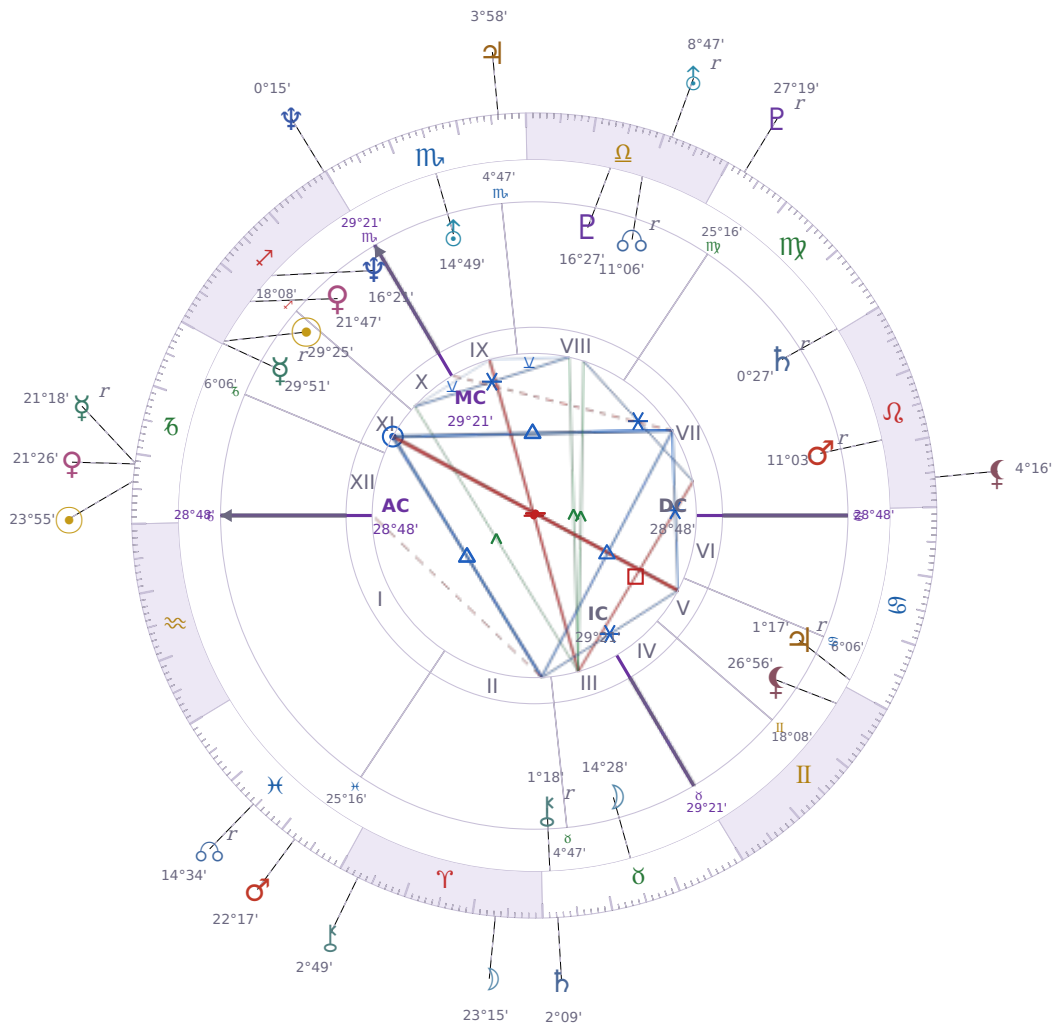

DAILY HOROSCOPE

Emmanuel Macron

President of France since 2017

♐ Sagittarius December 21, 1977 10:40 Amiens

Wednesday, 14 January 1970

TRANSITS FOR TODAY

| | | |
|-----------|-------------------|-----------|
| ☉ Sun | in ♑ Capricorn | 23°55'03" |
| ☾ Moon | in ♈ Aries | 23°15'24" |
| ☿ Mercury | in ♑ Capricorn Rx | 21°18'30" |
| ♀ Venus | in ♑ Capricorn | 21°26'20" |
| ♂ Mars | in ♋ Pisces | 22°17'32" |
| ♃ Jupiter | in ♏ Scorpio | 3°58'05" |
| ♄ Saturn | in ♉ Taurus | 2°09'38" |

| | | |
|-----------|------------------|-----------|
| ♅ Uranus | in ♎ Libra Rx | 8°47'30" |
| ♆ Neptune | in ♐ Sagittarius | 0°15'48" |
| ♇ Pluto | in ♍ Virgo Rx | 27°19'44" |
| ♁ Chiron | in ♈ Aries | 2°49'15" |
| ♋ NNode | in ♓ Pisces Rx | 14°34'20" |
| ♁ Lilith | in ♌ Leo | 4°16'04" |

NATAL PLANETS

| | | | |
|--------------|------------------|-----------|---------|
| ☉ Sun | in ♐ Sagittarius | 29°25'05" | XI |
| ☾ Moon | in ♉ Taurus | 14°28'55" | III |
| ☿ Mercury | in ♐ Sagittarius | 29°51'52" | XI Rx |
| ♀ Venus | in ♐ Sagittarius | 21°47'46" | XI |
| ♂ Mars | in ♌ Leo | 11°03'34" | VII Rx |
| ♃ Jupiter | in ♋ Cancer | 1°17'35" | V Rx |
| ♄ Saturn | in ♍ Virgo | 0°27'25" | VII Rx |
| ♅ Uranus | in ♏ Scorpio | 14°49'33" | IX |
| ♆ Neptune | in ♐ Sagittarius | 16°21'30" | X |
| ♇ Pluto | in ♎ Libra | 16°27'10" | VIII |
| ♁ Chiron | in ♉ Taurus | 1°18'59" | II Rx |
| ♋ North Node | in ♎ Libra | 11°07'00" | VIII Rx |
| ♁ Lilith | in ♊ Gemini | 26°56'07" | V |