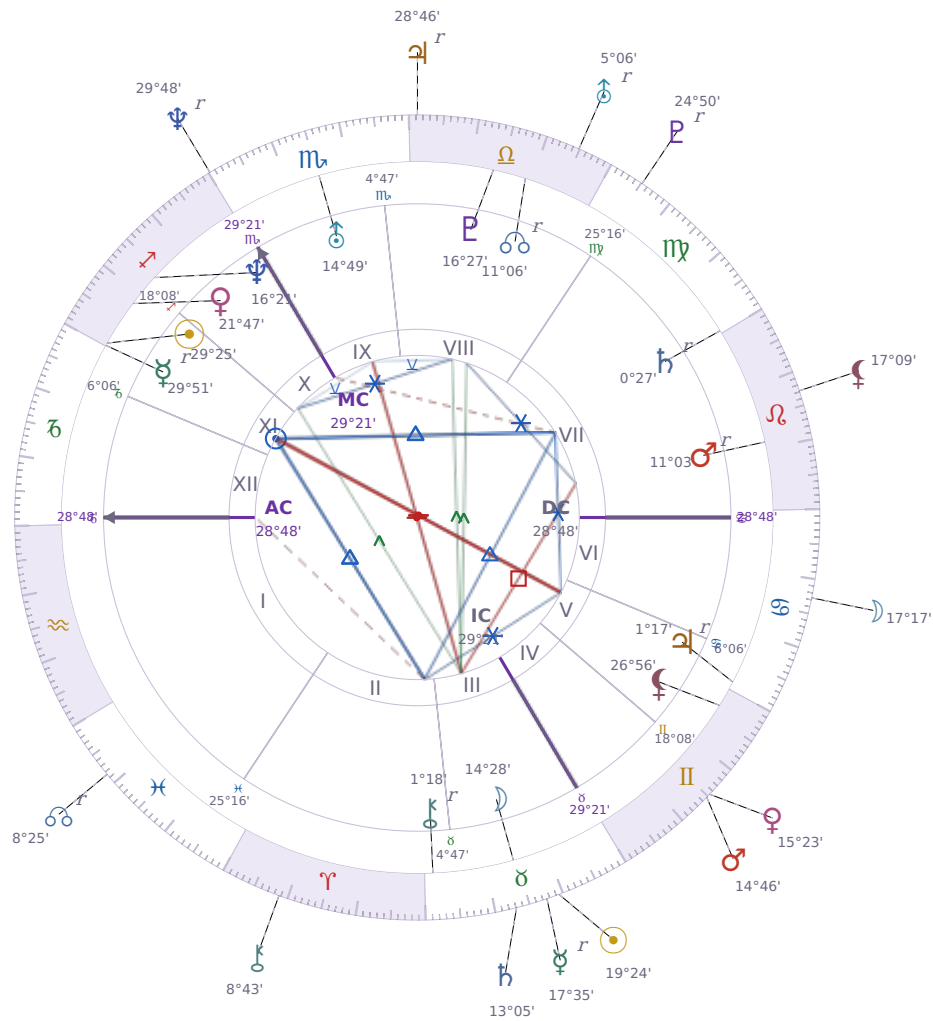

DAILY HOROSCOPE

Emmanuel Macron

President of France since 2017

♊ Sagittarius December 21, 1977 10:40 Amiens

Sunday, 10 May 1970

TRANSITS FOR TODAY

☉ Sun	in ♉ Taurus	19°24'45"
☾ Moon	in ♋ Cancer	17°17'30"
☿ Mercury	in ♉ Taurus Rx	17°35'40"
♀ Venus	in ♊ Gemini	15°23'05"
♂ Mars	in ♊ Gemini	14°46'55"
♃ Jupiter	in ♎ Libra Rx	28°46'38"
♄ Saturn	in ♉ Taurus	13°05'31"

♅ Uranus	in ♎ Libra Rx	5°06'51"
♆ Neptune	in ♏ Scorpio Rx	29°48'24"
♇ Pluto	in ♍ Virgo Rx	24°50'58"
♁ Chiron	in ♈ Aries	8°43'02"
♊ NNode	in ♓ Pisces Rx	8°25'46"
♁ Lilith	in ♌ Leo	17°09'17"

NATAL PLANETS