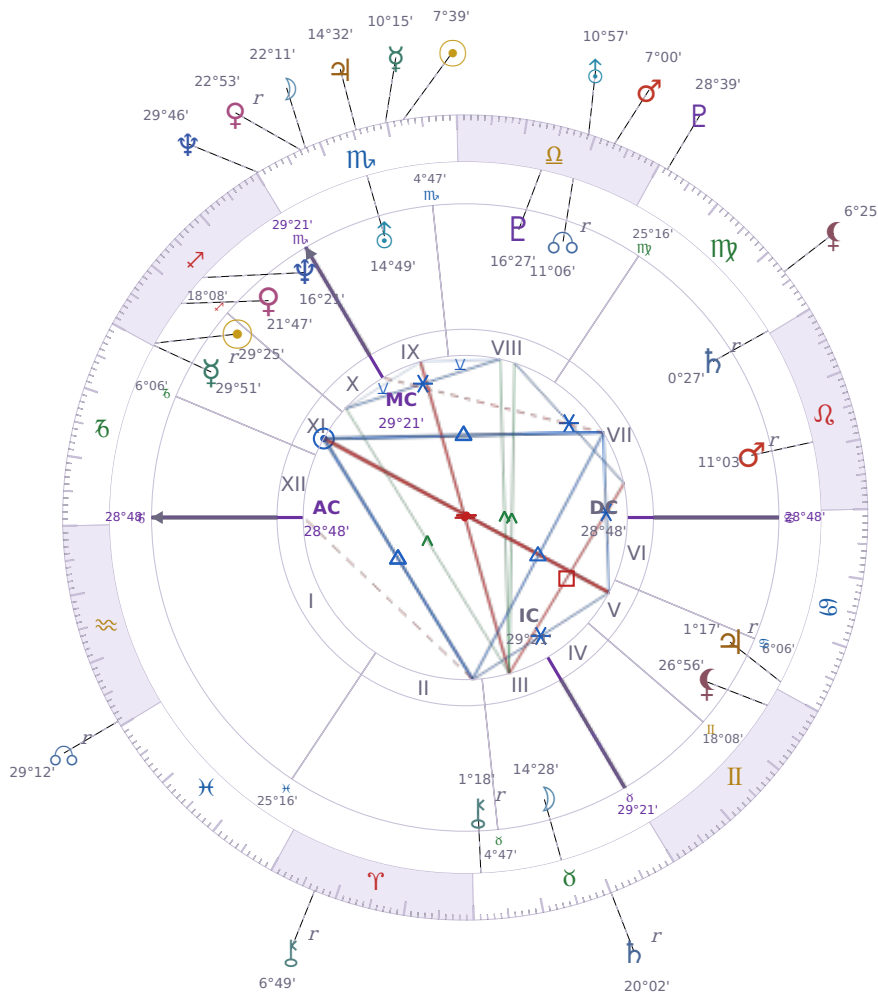

DAILY HOROSCOPE

## Emmanuel Macron

President of France since 2017

♊ Sagittarius December 21, 1977 10:40 Amiens

**Saturday, 31 October 1970**