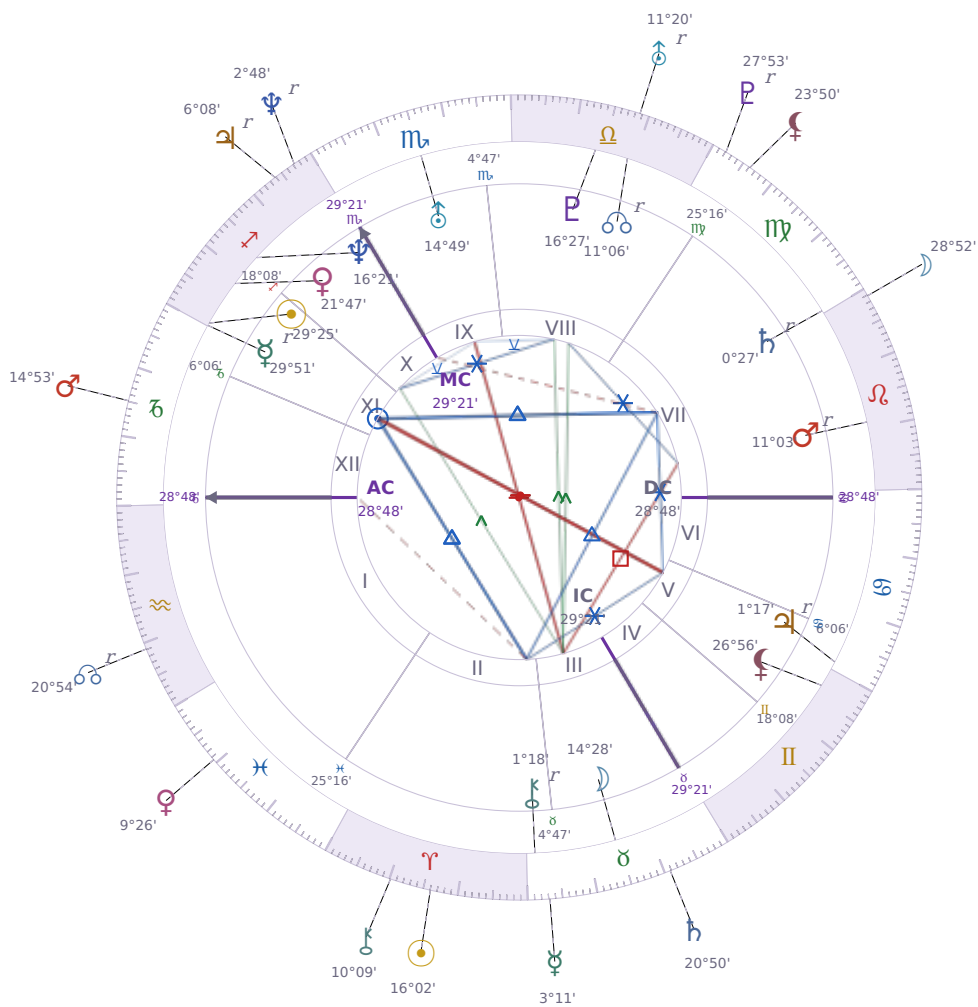

DAILY HOROSCOPE

Emmanuel Macron

President of France since 2017

♊ Sagittarius December 21, 1977 10:40 Amiens

Tuesday, 6 April 1971

TRANSITS FOR TODAY

☉ Sun	in ♈ Aries	16°02'29"
☾ Moon	in ♌ Leo	28°52'58"
☿ Mercury	in ♉ Taurus	3°11'01"
♀ Venus	in ♓ Pisces	9°26'06"
♂ Mars	in ♐ Capricorn	14°53'25"
♃ Jupiter	in ♐ Sagittarius Rx	6°08'59"
♄ Saturn	in ♉ Taurus	20°50'15"

♅ Uranus	in ♎ Libra Rx	11°20'07"
♆ Neptune	in ♐ Sagittarius Rx	2°48'15"
♇ Pluto	in ♍ Virgo Rx	27°53'32"
♁ Chiron	in ♈ Aries	10°09'19"
♋ NNode	in ♒ Aquarius Rx	20°54'12"
♁ Lilith	in ♍ Virgo	23°50'49"

NATAL PLANETS