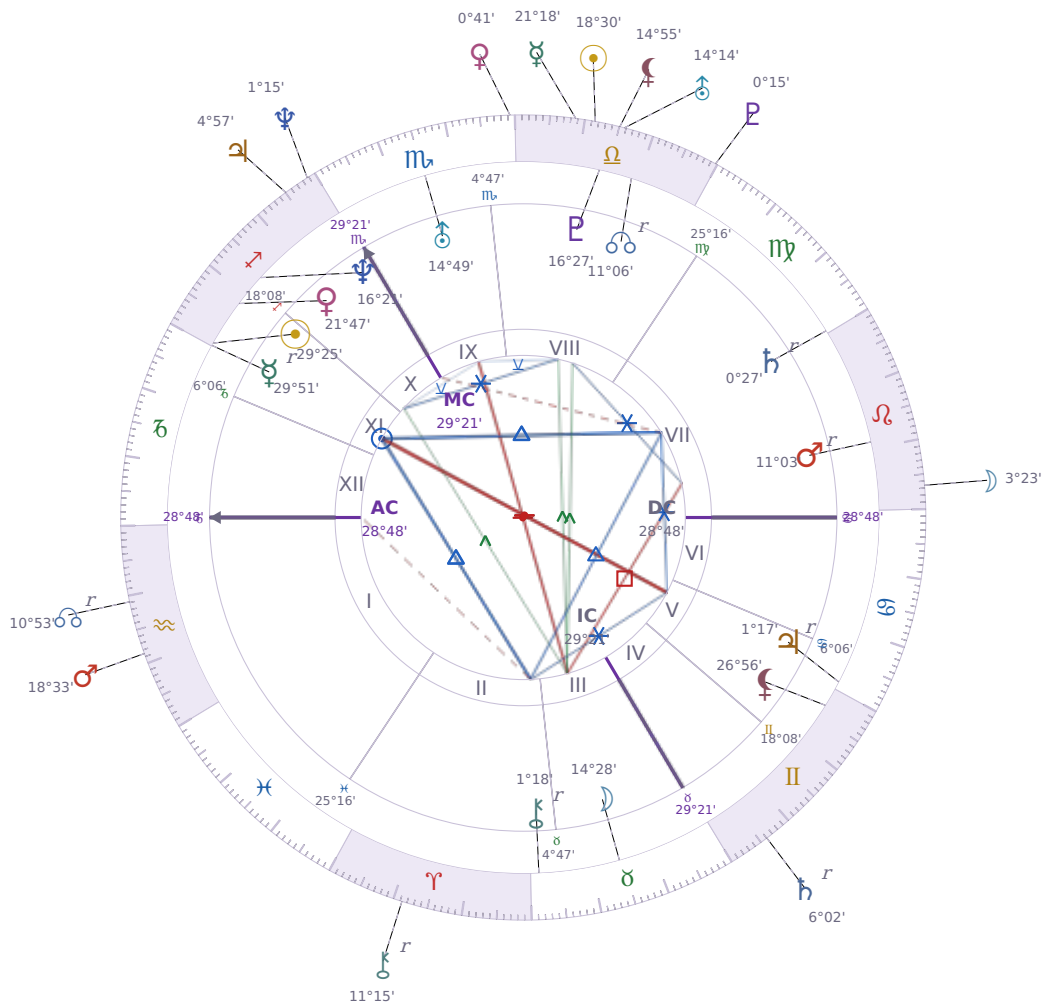

DAILY HOROSCOPE

Emmanuel Macron

President of France since 2017

♊ Sagittarius December 21, 1977 10:40 Amiens

Tuesday, 12 October 1971

TRANSITS FOR TODAY

☉ Sun	in ♎ Libra	18°30'07"
☾ Moon	in ♌ Leo	3°23'27"
☿ Mercury	in ♎ Libra	21°18'47"
♀ Venus	in ♏ Scorpio	0°41'24"
♂ Mars	in ♒ Aquarius	18°33'20"
♃ Jupiter	in ♐ Sagittarius	4°57'30"
♄ Saturn	in ♊ Gemini Rx	6°02'20"

♅ Uranus	in ♎ Libra	14°14'41"
♆ Neptune	in ♐ Sagittarius	1°15'33"
♇ Pluto	in ♎ Libra	0°15'58"
♁ Chiron	in ♈ Aries Rx	11°15'38"
♊ NNode	in ♒ Aquarius Rx	10°53'44"
♁ Lilith	in ♎ Libra	14°55'03"