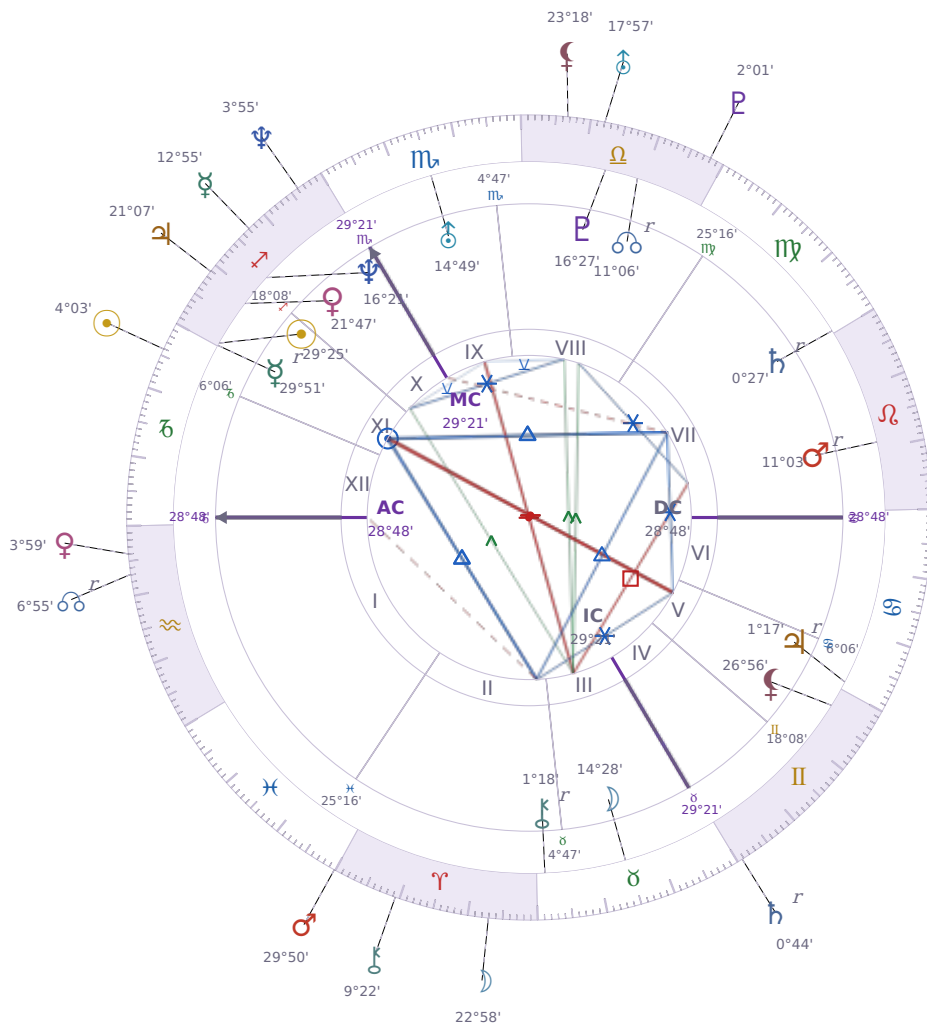

DAILY HOROSCOPE

Emmanuel Macron

President of France since 2017

♊ Sagittarius December 21, 1977 10:40 Amiens

Sunday, 26 December 1971

TRANSITS FOR TODAY

☉ Sun	in ♑ Capricorn	4°03'31"
☾ Moon	in ♈ Aries	22°58'31"
☿ Mercury	in ♐ Sagittarius	12°55'41"
♀ Venus	in ♒ Aquarius	3°59'42"
♂ Mars	in ♓ Pisces	29°50'15"
♃ Jupiter	in ♐ Sagittarius	21°07'25"
♄ Saturn	in ♊ Gemini Rx	0°44'21"

♅ Uranus	in ♎ Libra	17°57'46"
♆ Neptune	in ♐ Sagittarius	3°55'06"
♇ Pluto	in ♎ Libra	2°01'44"
♁ Chiron	in ♈ Aries	9°22'02"
♊ NNode	in ♒ Aquarius Rx	6°55'28"
♁ Lilith	in ♎ Libra	23°18'40"

NATAL PLANETS

☉ Sun	in ♐ Sagittarius	29°25'05"	XI
☾ Moon	in ♉ Taurus	14°28'55"	III
☿ Mercury	in ♐ Sagittarius	29°51'52"	XI Rx
♀ Venus	in ♐ Sagittarius	21°47'46"	XI
♂ Mars	in ♌ Leo	11°03'34"	VII Rx
♃ Jupiter	in ♋ Cancer	1°17'35"	V Rx
♄ Saturn	in ♍ Virgo	0°27'25"	VII Rx
♅ Uranus	in ♏ Scorpio	14°49'33"	IX
♆ Neptune	in ♐ Sagittarius	16°21'30"	X
♇ Pluto	in ♎ Libra	16°27'10"	VIII
♁ Chiron	in ♉ Taurus	1°18'59"	II Rx
♊ North Node	in ♎ Libra	11°07'00"	VIII Rx
♁ Lilith	in ♊ Gemini	26°56'07"	V

KEY TRANSIT FACTORS

☉ Sun △ Trine ♁ natal Chiron ★

Right now you find it easier to talk about past hurts without becoming defensive or withdrawn. You're **more willing to listen to feedback** about your weak spots and actually do something practical with it. These few weeks are a good window to work on old patterns that usually trip you up, since you're approaching them with less shame and more actual curiosity.