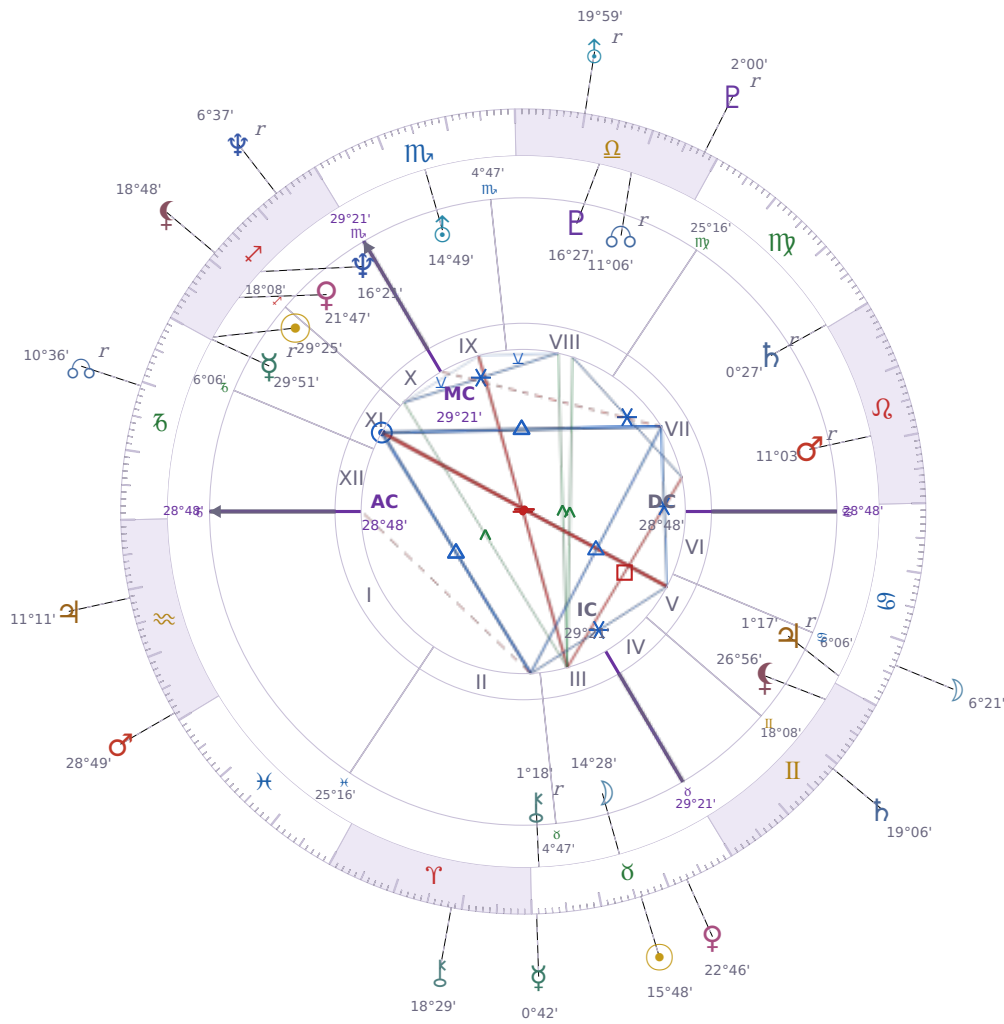

DAILY HOROSCOPE

Emmanuel Macron

President of France since 2017

♊ Sagittarius December 21, 1977 10:40 Amiens

Sunday, 6 May 1973

TRANSITS FOR TODAY

☉ Sun	in ♉ Taurus	15°48'59"
☾ Moon	in ♋ Cancer	6°21'36"
☿ Mercury	in ♉ Taurus	0°42'18"
♀ Venus	in ♉ Taurus	22°46'55"
♂ Mars	in ♒ Aquarius	28°49'12"
♃ Jupiter	in ♒ Aquarius	11°11'58"
♄ Saturn	in ♊ Gemini	19°06'22"

♅ Uranus	in ♎ Libra Rx	19°59'19"
♆ Neptune	in ♐ Sagittarius Rx	6°37'19"
♇ Pluto	in ♎ Libra Rx	2°00'58"
♁ Chiron	in ♈ Aries	18°29'53"
♁ NNode	in ♐ Capricorn Rx	10°36'25"
♁ Lilith	in ♐ Sagittarius	18°48'44"

NATAL PLANETS

☉ Sun	in ♐ Sagittarius	29°25'05"	XI
☾ Moon	in ♉ Taurus	14°28'55"	III
☿ Mercury	in ♐ Sagittarius	29°51'52"	XI Rx
♀ Venus	in ♐ Sagittarius	21°47'46"	XI
♂ Mars	in ♌ Leo	11°03'34"	VII Rx
♃ Jupiter	in ♋ Cancer	1°17'35"	V Rx
♄ Saturn	in ♍ Virgo	0°27'25"	VII Rx
♅ Uranus	in ♏ Scorpio	14°49'33"	IX
♆ Neptune	in ♐ Sagittarius	16°21'30"	X
♇ Pluto	in ♎ Libra	16°27'10"	VIII
♁ Chiron	in ♉ Taurus	1°18'59"	II Rx
♁ North Node	in ♎ Libra	11°07'00"	VIII Rx
♁ Lilith	in ♊ Gemini	26°56'07"	V

KEY DATE

☿ Mercury enters ♉ Taurus

Mercury moving into *Taurus* shifts how you **communicate and think** — you'll notice yourself speaking more slowly, choosing words with care instead of rushing through sentences. At work and in conversations, people tend to **focus on practical details** and want concrete facts rather than abstract ideas, which means discussions about money, plans, or decisions take longer but reach clearer agreements. This transit makes most people **stick to their positions** once they've decided something, so expect less back-and-forth and more people digging in on what they actually believe.