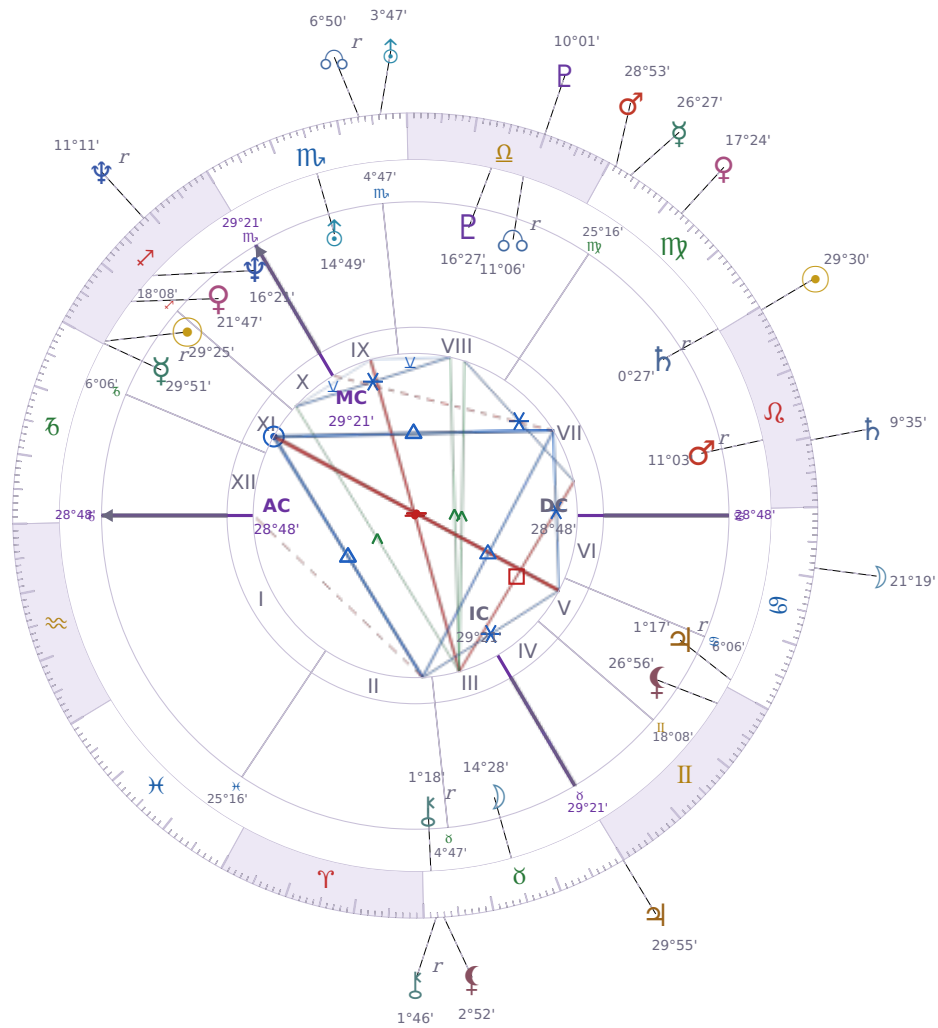

DAILY HOROSCOPE

Emmanuel Macron

President of France since 2017

♊ Sagittarius December 21, 1977 10:40 Amiens

Sunday, 22 August 1976

TRANSITS FOR TODAY

☉ Sun	in ♌ Leo	29°30'21"
☾ Moon	in ♋ Cancer	21°19'00"
☿ Mercury	in ♍ Virgo	26°27'56"
♀ Venus	in ♍ Virgo	17°24'15"
♂ Mars	in ♍ Virgo	28°53'02"
♃ Jupiter	in ♉ Taurus	29°55'07"
♄ Saturn	in ♌ Leo	9°35'53"

♅ Uranus	in ♏ Scorpio	3°47'45"
♆ Neptune	in ♐ Sagittarius Rx	11°11'49"
♇ Pluto	in ♎ Libra	10°01'10"
♁ Chiron	in ♉ Taurus Rx	1°46'43"
♁ NNode	in ♏ Scorpio Rx	6°50'58"
♁ Lilith	in ♉ Taurus	2°52'38"

NATAL PLANETS