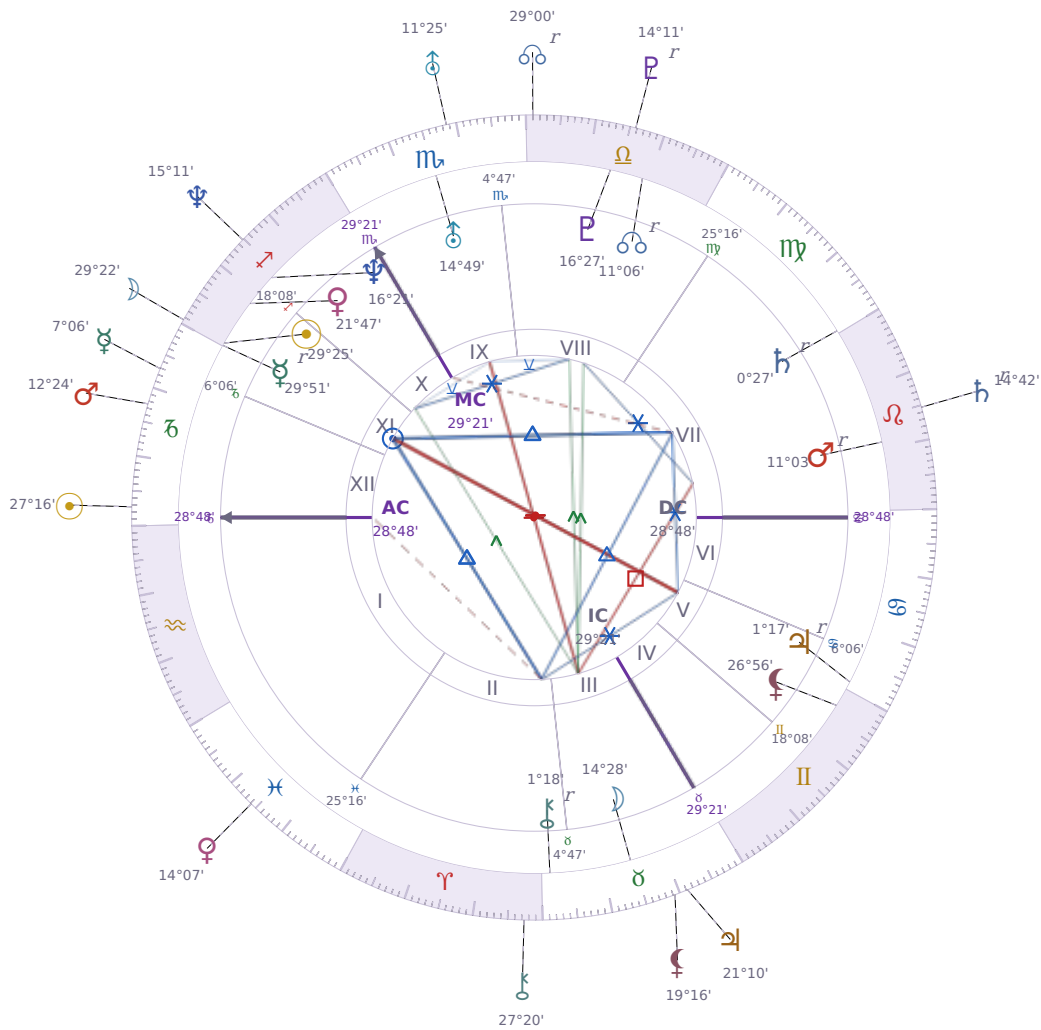

DAILY HOROSCOPE

Emmanuel Macron

President of France since 2017

♐ Sagittarius December 21, 1977 10:40 Amiens

Monday, 17 January 1977

TRANSITS FOR TODAY

☉ Sun	in ♑ Capricorn	27°16'27"
☾ Moon	in ♐ Sagittarius	29°22'43"
☿ Mercury	in ♑ Capricorn	7°06'02"
♀ Venus	in ♋ Pisces	14°07'44"
♂ Mars	in ♑ Capricorn	12°24'11"
♃ Jupiter	in ♉ Taurus	21°10'51"
♄ Saturn	in ♌ Leo Rx	14°42'30"

♅ Uranus	in ♏ Scorpio	11°25'12"
♆ Neptune	in ♐ Sagittarius	15°11'20"
♇ Pluto	in ♎ Libra Rx	14°11'25"
♁ Chiron	in ♈ Aries	27°20'46"
♁ NNode	in ♎ Libra Rx	29°00'42"
♁ Lilith	in ♉ Taurus	19°16'23"

NATAL PLANETS