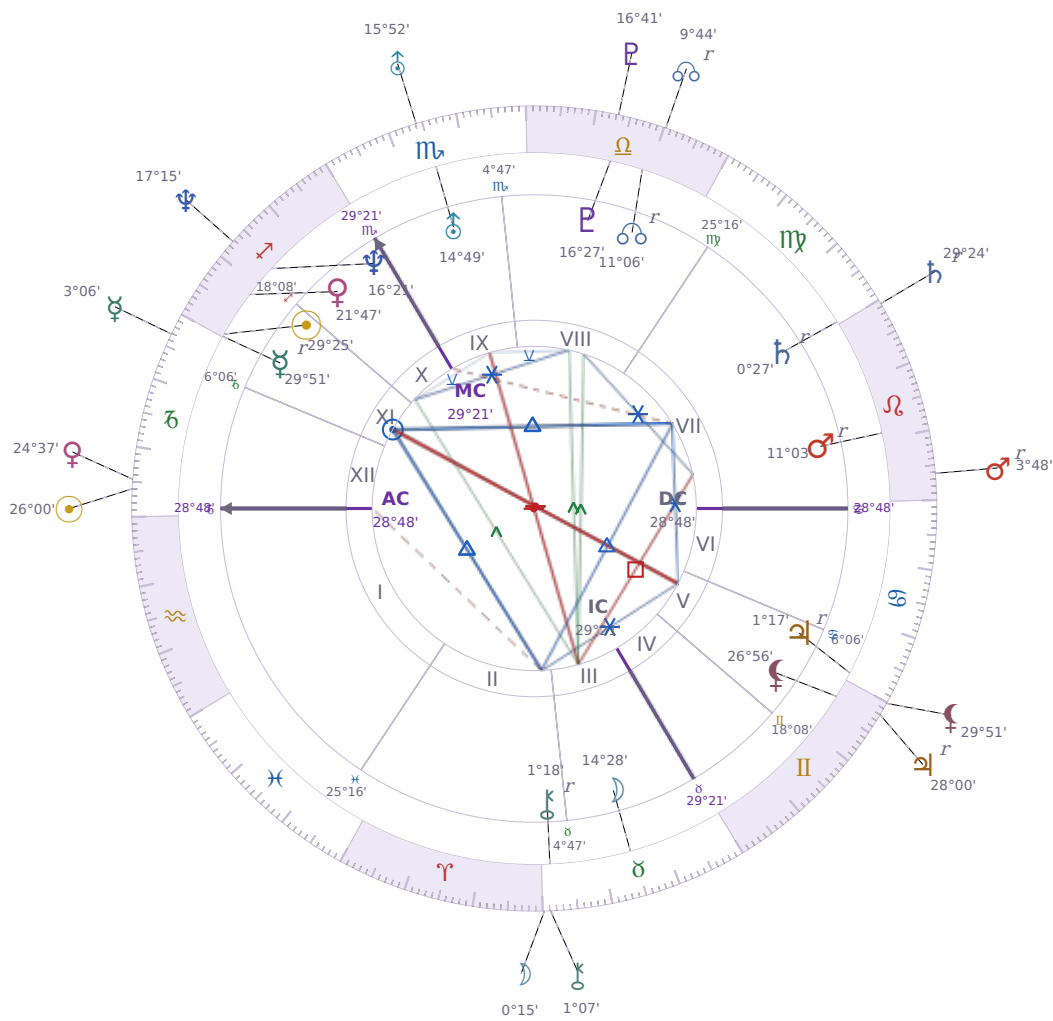

DAILY HOROSCOPE

Emmanuel Macron

President of France since 2017

♊ Sagittarius December 21, 1977 10:40 Amiens

Monday, 16 January 1978

TRANSITS FOR TODAY

☉ Sun	in ♑ Capricorn	26°00'38"
☾ Moon	in ♉ Taurus	0°15'17"
☿ Mercury	in ♑ Capricorn	3°06'43"
♀ Venus	in ♑ Capricorn	24°37'53"
♂ Mars	in ♌ Leo Rx	3°48'40"
♃ Jupiter	in ♊ Gemini Rx	28°00'04"
♄ Saturn	in ♌ Leo Rx	29°24'02"

♅ Uranus	in ♏ Scorpio	15°52'36"
♆ Neptune	in ♐ Sagittarius	17°15'32"
♇ Pluto	in ♎ Libra	16°41'39"
♁ Chiron	in ♉ Taurus	1°07'17"
♁ NNode	in ♎ Libra Rx	9°44'06"
♁ Lilith	in ♊ Gemini	29°51'31"

NATAL PLANETS