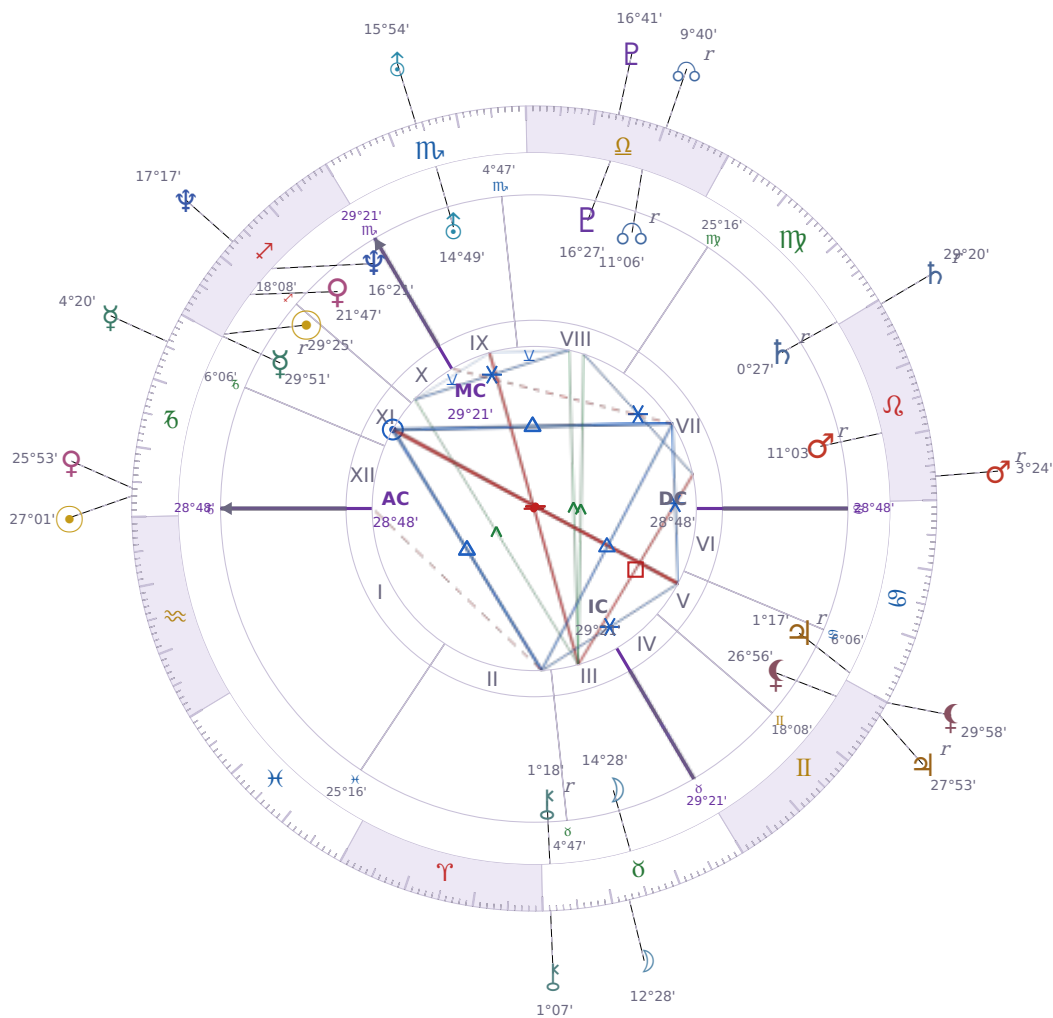

DAILY HOROSCOPE

Emmanuel Macron

President of France since 2017

♊ Sagittarius December 21, 1977 10:40 Amiens

Tuesday, 17 January 1978

TRANSITS FOR TODAY

☉ Sun	in ♑ Capricorn	27°01'43"
☾ Moon	in ♉ Taurus	12°28'06"
☿ Mercury	in ♑ Capricorn	4°20'23"
♀ Venus	in ♑ Capricorn	25°53'20"
♂ Mars	in ♌ Leo Rx	3°24'59"
♃ Jupiter	in ♊ Gemini Rx	27°53'48"
♄ Saturn	in ♌ Leo Rx	29°20'23"

♅ Uranus	in ♏ Scorpio	15°54'24"
♆ Neptune	in ♐ Sagittarius	17°17'24"
♇ Pluto	in ♎ Libra	16°41'43"
♁ Chiron	in ♉ Taurus	1°07'37"
♁ NNode	in ♎ Libra Rx	9°40'55"
♁ Lilith	in ♊ Gemini	29°58'14"

NATAL PLANETS