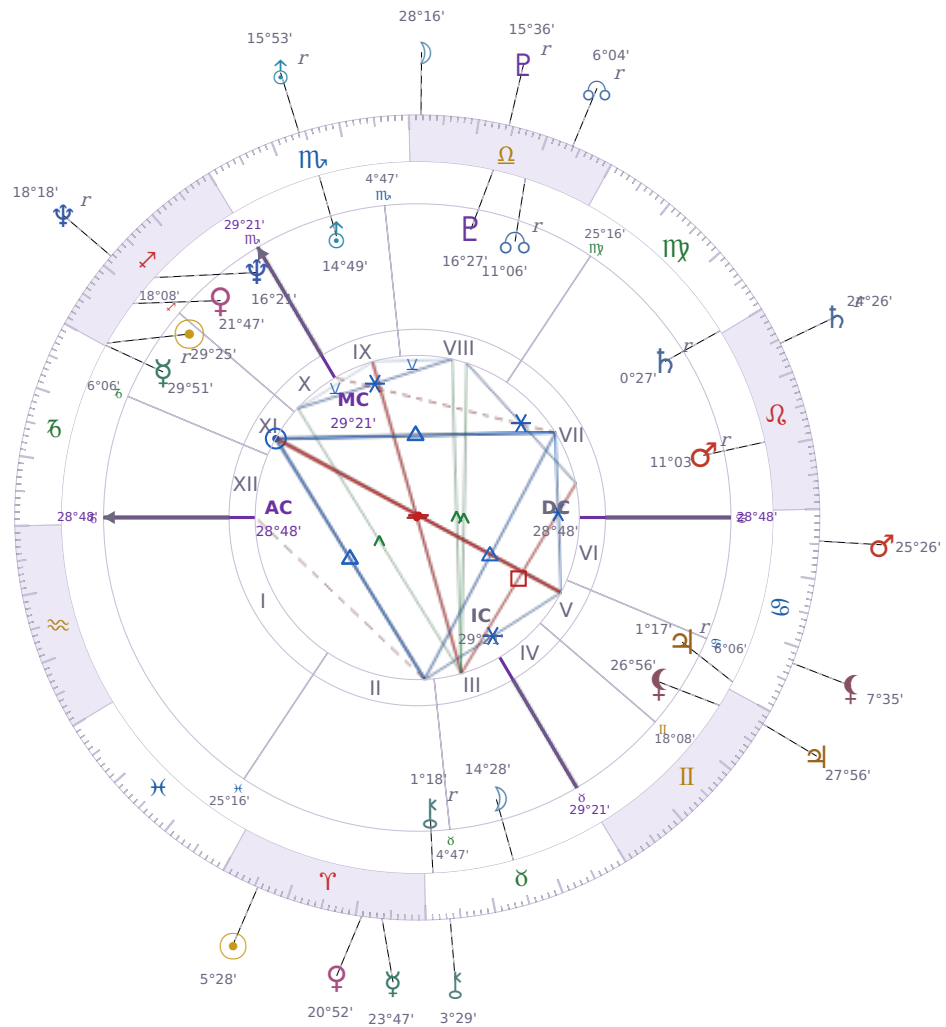

DAILY HOROSCOPE

Emmanuel Macron

President of France since 2017

♐ Sagittarius December 21, 1977 10:40 Amiens

Sunday, 26 March 1978

TRANSITS FOR TODAY

☉ Sun	in ♈ Aries	5°28'12"
☾ Moon	in ♎ Libra	28°16'17"
☿ Mercury	in ♈ Aries	23°47'07"
♀ Venus	in ♈ Aries	20°52'28"
♂ Mars	in ♋ Cancer	25°26'45"
♃ Jupiter	in ♊ Gemini	27°56'55"
♄ Saturn	in ♌ Leo Rx	24°26'00"

♅ Uranus	in ♏ Scorpio Rx	15°53'01"
♆ Neptune	in ♐ Sagittarius Rx	18°18'42"
♇ Pluto	in ♎ Libra Rx	15°36'06"
♁ Chiron	in ♉ Taurus	3°29'44"
♁ NNode	in ♎ Libra Rx	6°04'50"
♁ Lilith	in ♋ Cancer	7°35'24"

NATAL PLANETS