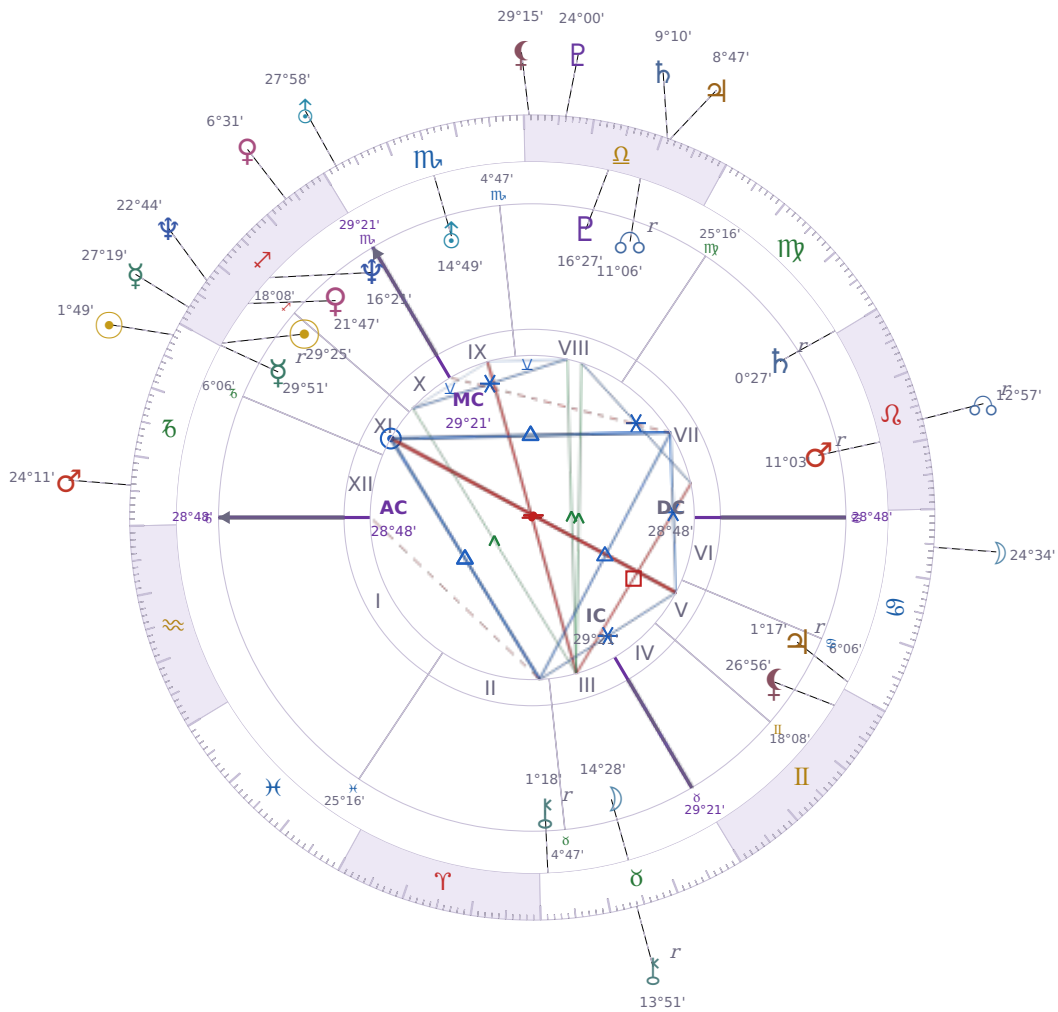

DAILY HOROSCOPE

Emmanuel Macron

President of France since 2017

♐ Sagittarius December 21, 1977 10:40 Amiens

Tuesday, 23 December 1980

TRANSITS FOR TODAY

☉ Sun	in ♐ Sagittarius	1°49'38"
☾ Moon	in ♋ Cancer	24°34'00"
☿ Mercury	in ♐ Sagittarius	27°19'35"
♀ Venus	in ♐ Sagittarius	6°31'34"
♂ Mars	in ♐ Sagittarius	24°11'00"
♃ Jupiter	in ♎ Libra	8°47'20"
♄ Saturn	in ♎ Libra	9°10'15"

♅ Uranus	in ♏ Scorpio	27°58'05"
♆ Neptune	in ♐ Sagittarius	22°44'18"
♇ Pluto	in ♎ Libra	24°00'01"
♁ Chiron	in ♉ Taurus Rx	13°51'32"
♁ NNode	in ♌ Leo Rx	12°57'50"
♁ Lilith	in ♎ Libra	29°15'53"

## NATAL PLANETS

☉ Sun	in ♐ Sagittarius	29°25'05"	XI
☾ Moon	in ♉ Taurus	14°28'55"	III
☿ Mercury	in ♐ Sagittarius	29°51'52"	XI Rx
♀ Venus	in ♐ Sagittarius	21°47'46"	XI
♂ Mars	in ♌ Leo	11°03'34"	VII Rx
♃ Jupiter	in ♋ Cancer	1°17'35"	V Rx
♄ Saturn	in ♍ Virgo	0°27'25"	VII Rx
♅ Uranus	in ♏ Scorpio	14°49'33"	IX
♆ Neptune	in ♐ Sagittarius	16°21'30"	X
♇ Pluto	in ♎ Libra	16°27'10"	VIII
♁ Chiron	in ♉ Taurus	1°18'59"	II Rx
♁ North Node	in ♎ Libra	11°07'00"	VIII Rx
♁ Lilith	in ♊ Gemini	26°56'07"	V

## KEY TRANSIT FACTORS