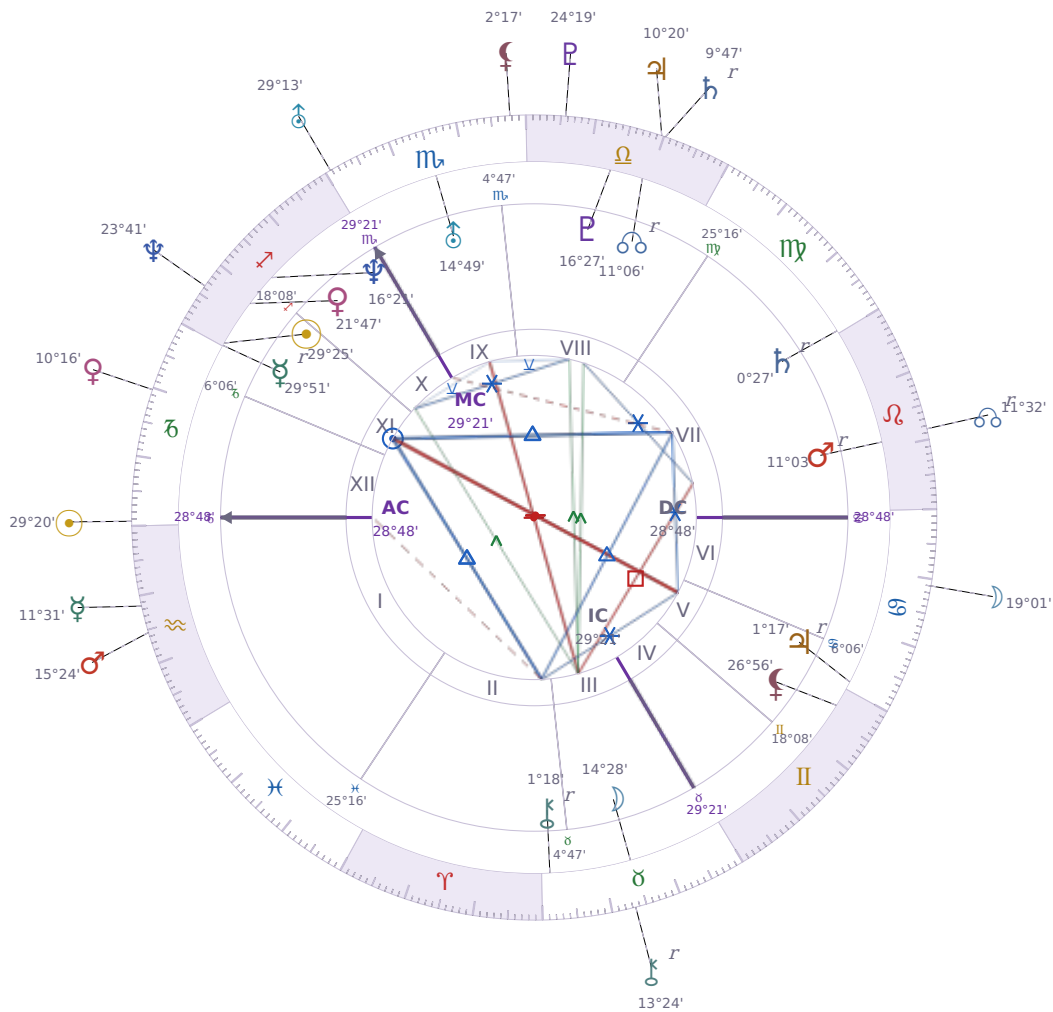

DAILY HOROSCOPE

Emmanuel Macron

President of France since 2017

♊ Sagittarius December 21, 1977 10:40 Amiens

Monday, 19 January 1981

TRANSITS FOR TODAY

☉ Sun	in ♑ Capricorn	29°20'19"
☾ Moon	in ♋ Cancer	19°01'15"
☿ Mercury	in ♒ Aquarius	11°31'06"
♀ Venus	in ♑ Capricorn	10°16'50"
♂ Mars	in ♒ Aquarius	15°24'25"
♃ Jupiter	in ♎ Libra	10°20'40"
♄ Saturn	in ♎ Libra Rx	9°47'01"

♅ Uranus	in ♏ Scorpio	29°13'55"	
♆ Neptune	in ♐ Sagittarius	23°41'29"	
♇ Pluto	in ♎ Libra	24°19'51"	
♁ Chiron	in ♉ Taurus Rx	13°24'22"	
♁ NNode	in ♌ Leo Rx	11°32'04"	
♁ Lilith	in ♏ Scorpio	2°17'21"	

NATAL PLANETS