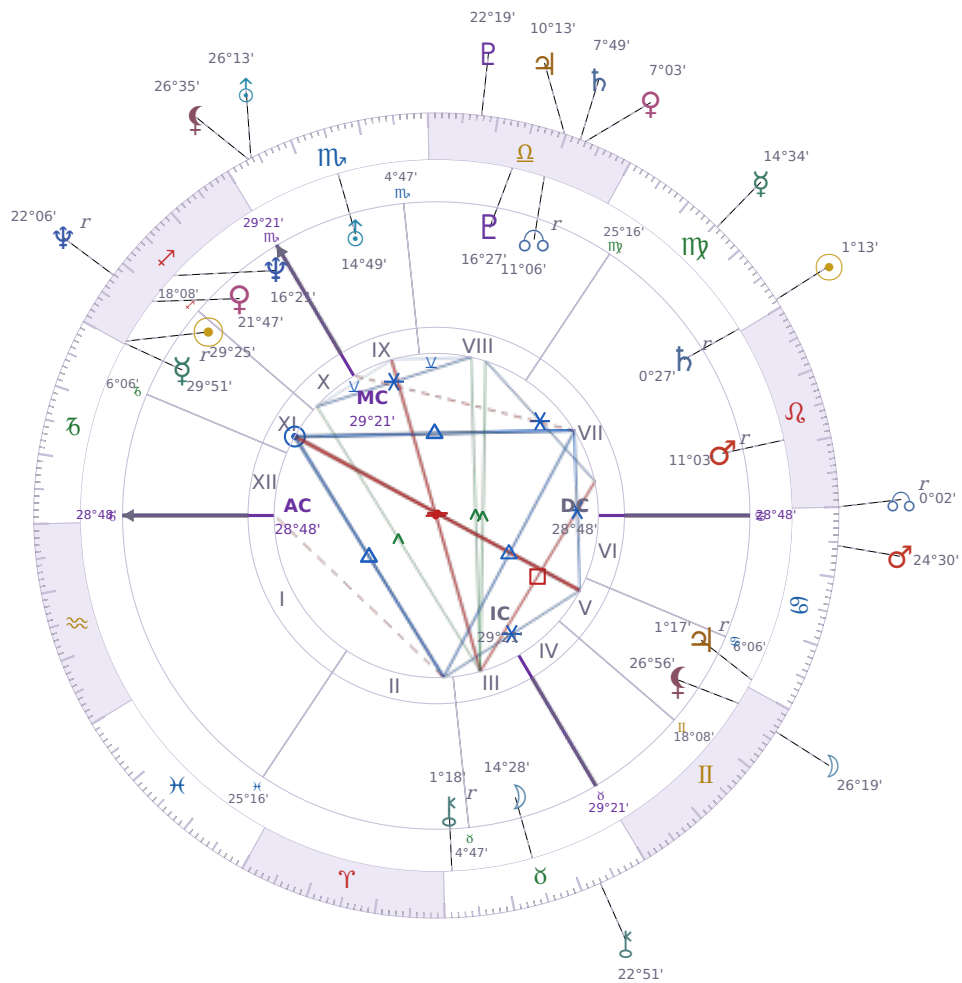

DAILY HOROSCOPE

Emmanuel Macron

President of France since 2017

♊ Sagittarius December 21, 1977 10:40 Amiens

Monday, 24 August 1981

TRANSITS FOR TODAY

|           |             |           |
|-----------|-------------|-----------|
| ☉ Sun     | in ♍ Virgo  | 1°13'12"  |
| ☾ Moon    | in ♊ Gemini | 26°19'47" |
| ☿ Mercury | in ♍ Virgo  | 14°34'06" |
| ♀ Venus   | in ♎ Libra  | 7°03'18"  |
| ♂ Mars    | in ♋ Cancer | 24°30'29" |
| ♃ Jupiter | in ♎ Libra  | 10°13'09" |
| ♄ Saturn  | in ♎ Libra  | 7°49'21"  |

|           |                     |           |
|-----------|---------------------|-----------|
| ♅ Uranus  | in ♏ Scorpio        | 26°13'32" |
| ♆ Neptune | in ♐ Sagittarius Rx | 22°06'48" |
| ♇ Pluto   | in ♎ Libra          | 22°19'20" |
| ♁ Chiron  | in ♉ Taurus         | 22°51'23" |
| ♁ NNode   | in ♌ Leo Rx         | 0°02'34"  |
| ♁ Lilith  | in ♏ Scorpio        | 26°35'32" |

## NATAL PLANETS

|              |                  |           |         |
|--------------|------------------|-----------|---------|
| ☉ Sun        | in ♐ Sagittarius | 29°25'05" | XI      |
| ☾ Moon       | in ♉ Taurus      | 14°28'55" | III     |
| ☿ Mercury    | in ♐ Sagittarius | 29°51'52" | XI Rx   |
| ♀ Venus      | in ♐ Sagittarius | 21°47'46" | XI      |
| ♂ Mars       | in ♌ Leo         | 11°03'34" | VII Rx  |
| ♃ Jupiter    | in ♋ Cancer      | 1°17'35"  | V Rx    |
| ♄ Saturn     | in ♍ Virgo       | 0°27'25"  | VII Rx  |
| ♅ Uranus     | in ♏ Scorpio     | 14°49'33" | IX      |
| ♆ Neptune    | in ♐ Sagittarius | 16°21'30" | X       |
| ♇ Pluto      | in ♎ Libra       | 16°27'10" | VIII    |
| ♁ Chiron     | in ♉ Taurus      | 1°18'59"  | II Rx   |
| ♁ North Node | in ♎ Libra       | 11°07'00" | VIII Rx |
| ♁ Lilith     | in ♊ Gemini      | 26°56'07" | V       |

## KEY TRANSIT FACTORS