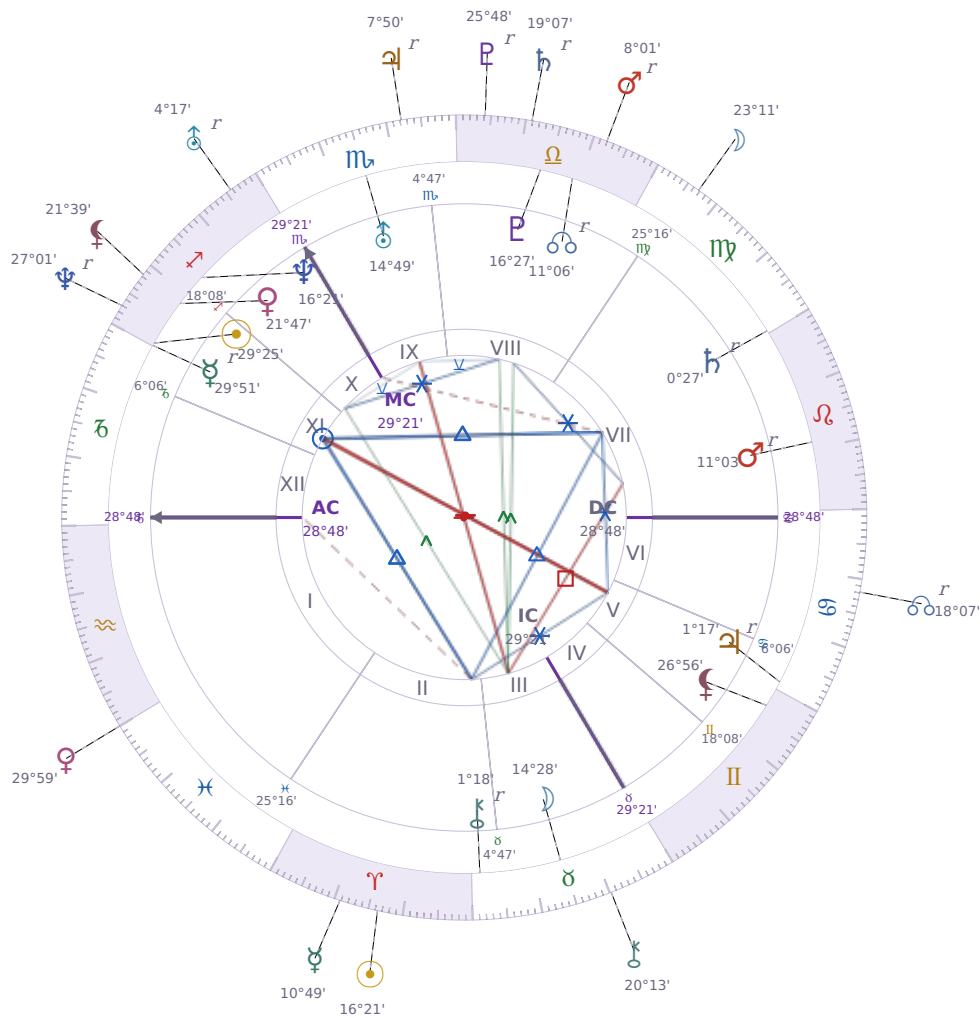

DAILY HOROSCOPE

## Emmanuel Macron

President of France since 2017

♊ Sagittarius December 21, 1977 10:40 Amiens

**Tuesday, 6 April 1982**

### TRANSITS FOR TODAY

☉ Sun	in ♈ Aries	16°21'29"
☾ Moon	in ♍ Virgo	23°11'20"
☿ Mercury	in ♈ Aries	10°49'07"
♀ Venus	in ♒ Aquarius	29°59'08"
♂ Mars	in ♎ Libra Rx	8°01'47"
♃ Jupiter	in ♏ Scorpio Rx	7°50'19"
♄ Saturn	in ♎ Libra Rx	19°07'06"