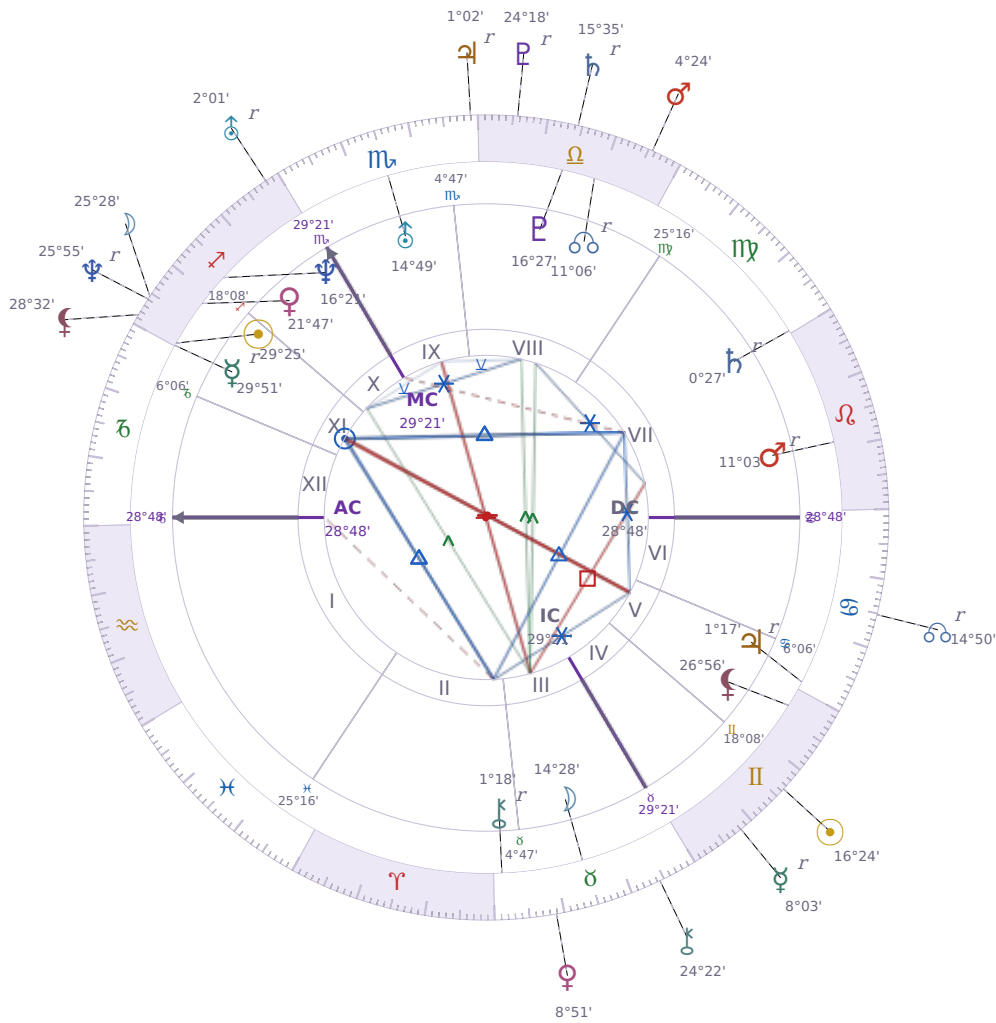

DAILY HOROSCOPE

Emmanuel Macron

President of France since 2017

♐ Sagittarius December 21, 1977 10:40 Amiens

Monday, 7 June 1982

TRANSITS FOR TODAY

☉ Sun	in ♊ Gemini	16°24'40"
☾ Moon	in ♐ Sagittarius	25°28'38"
☿ Mercury	in ♊ Gemini Rx	8°03'38"
♀ Venus	in ♉ Taurus	8°51'12"
♂ Mars	in ♎ Libra	4°24'41"
♃ Jupiter	in ♏ Scorpio Rx	1°02'58"
♄ Saturn	in ♎ Libra Rx	15°35'50"

♅ Uranus	in ♏ Sagittarius Rx	2°01'57"
♆ Neptune	in ♏ Sagittarius Rx	25°55'44"
♇ Pluto	in ♎ Libra Rx	24°18'58"
♁ Chiron	in ♉ Taurus	24°22'36"
♊ NNode	in ♋ Cancer Rx	14°50'39"
♁ Lilith	in ♏ Sagittarius	28°32'03"