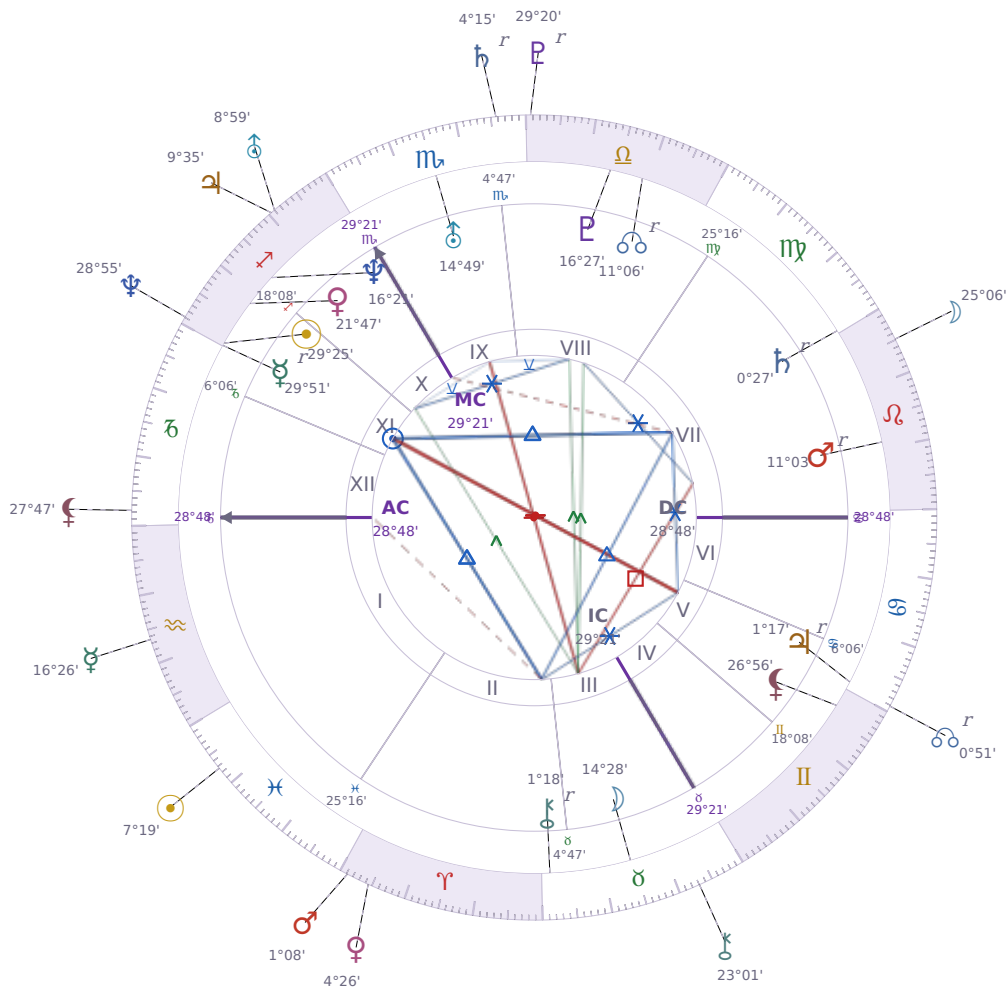

DAILY HOROSCOPE

## Emmanuel Macron

President of France since 2017

♊ Sagittarius December 21, 1977 10:40 Amiens

**Saturday, 26 February 1983**