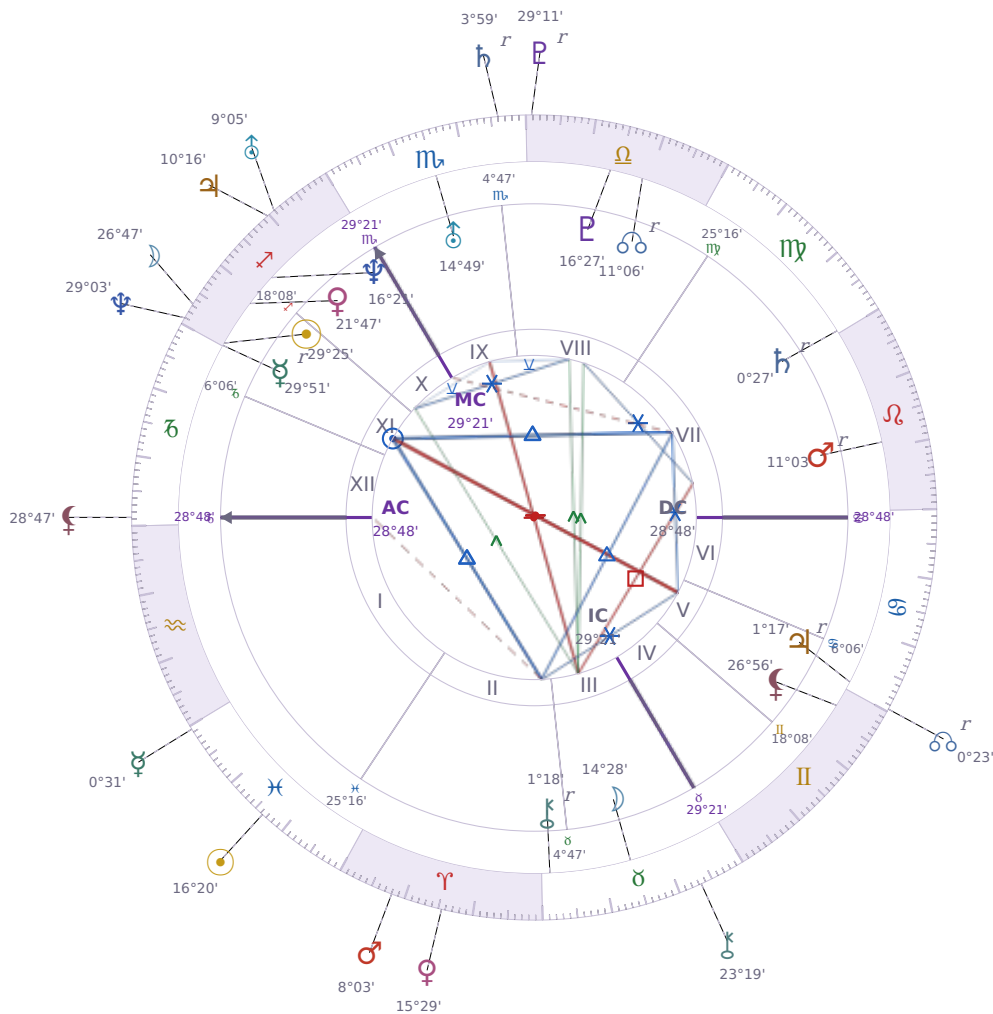

DAILY HOROSCOPE

Emmanuel Macron

President of France since 2017

♏ Sagittarius December 21, 1977 10:40 Amiens

Monday, 7 March 1983

TRANSITS FOR TODAY

☉ Sun	in ♋ Pisces	16°20'37"
☽ Moon	in ♏ Sagittarius	26°47'02"
☿ Mercury	in ♋ Pisces	0°31'16"
♀ Venus	in ♈ Aries	15°29'13"
♂ Mars	in ♈ Aries	8°03'21"
♃ Jupiter	in ♏ Sagittarius	10°16'30"
♁ Saturn	in ♏ Scorpio Rx	3°59'05"

♅ Uranus	in	♐ Sagittarius	9°05'16"
♆ Neptune	in	♐ Sagittarius	29°03'48"
♇ Pluto	in	♎ Libra Rx	29°11'52"
♄ Chiron	in	♉ Taurus	23°19'07"
♁ NNode	in	♋ Cancer Rx	0°23'17"
♁ Lilith	in	♑ Capricorn	28°47'18"